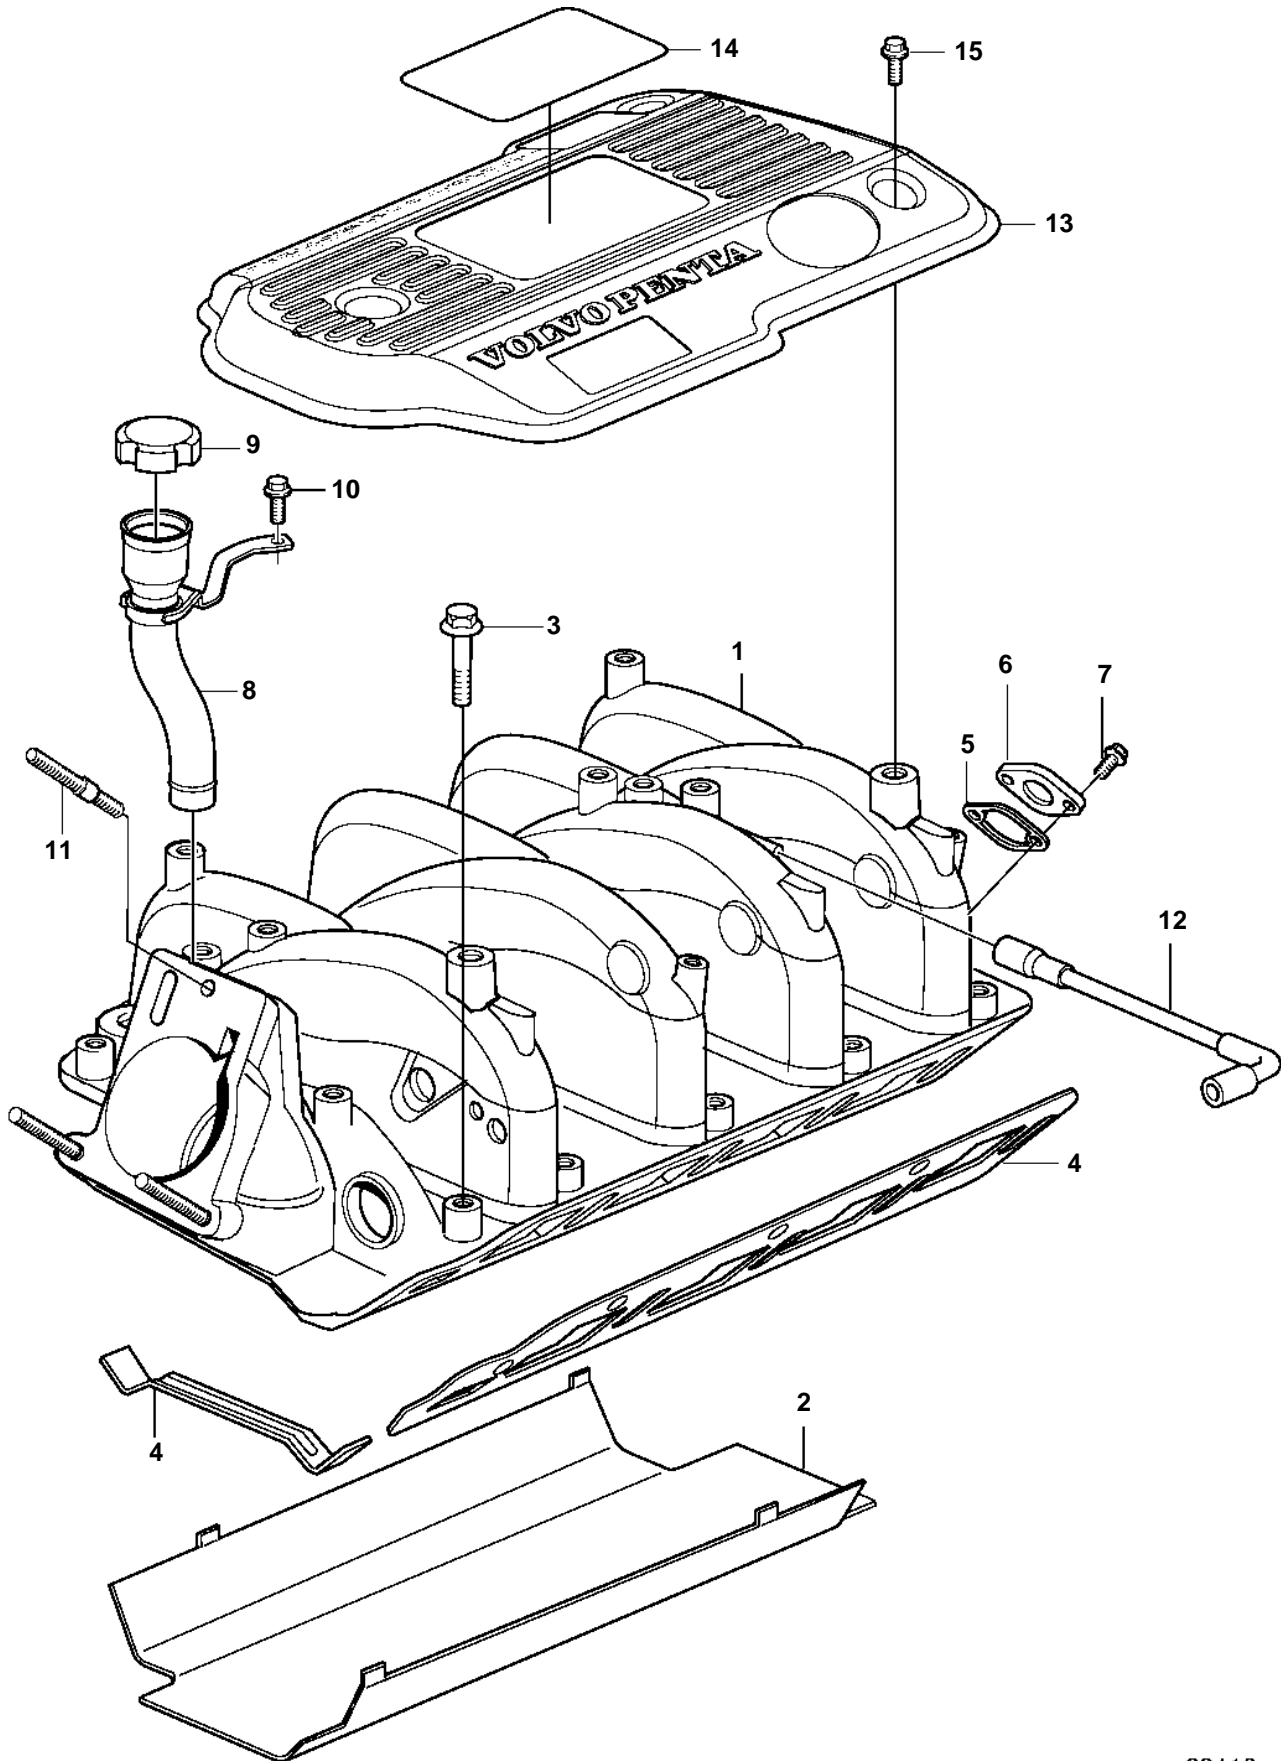

8.1GiI-G

8.1GiI-G

REF	PART NO.	QTY	DESCRIPTION	NOTES
1	3808519	1	Manifold	
2	3861324	1	Shield	
3	3808529	10	Screw	
4	3808528	1	Gasket	
5	3861023	1	Gasket	
6	3861001	1	Cover	
7	3861255	2	Screw	
8	3819138	1	Tube	
9	3863006	1	Cap	
10	947542	1	Screw	
11	3857486	3	Stud	
12	3589254	1	Hose	
13	3818428	1	Cover	
14	3861895	1	Decal	8.1Gi
15	946544	3	Flange screw	