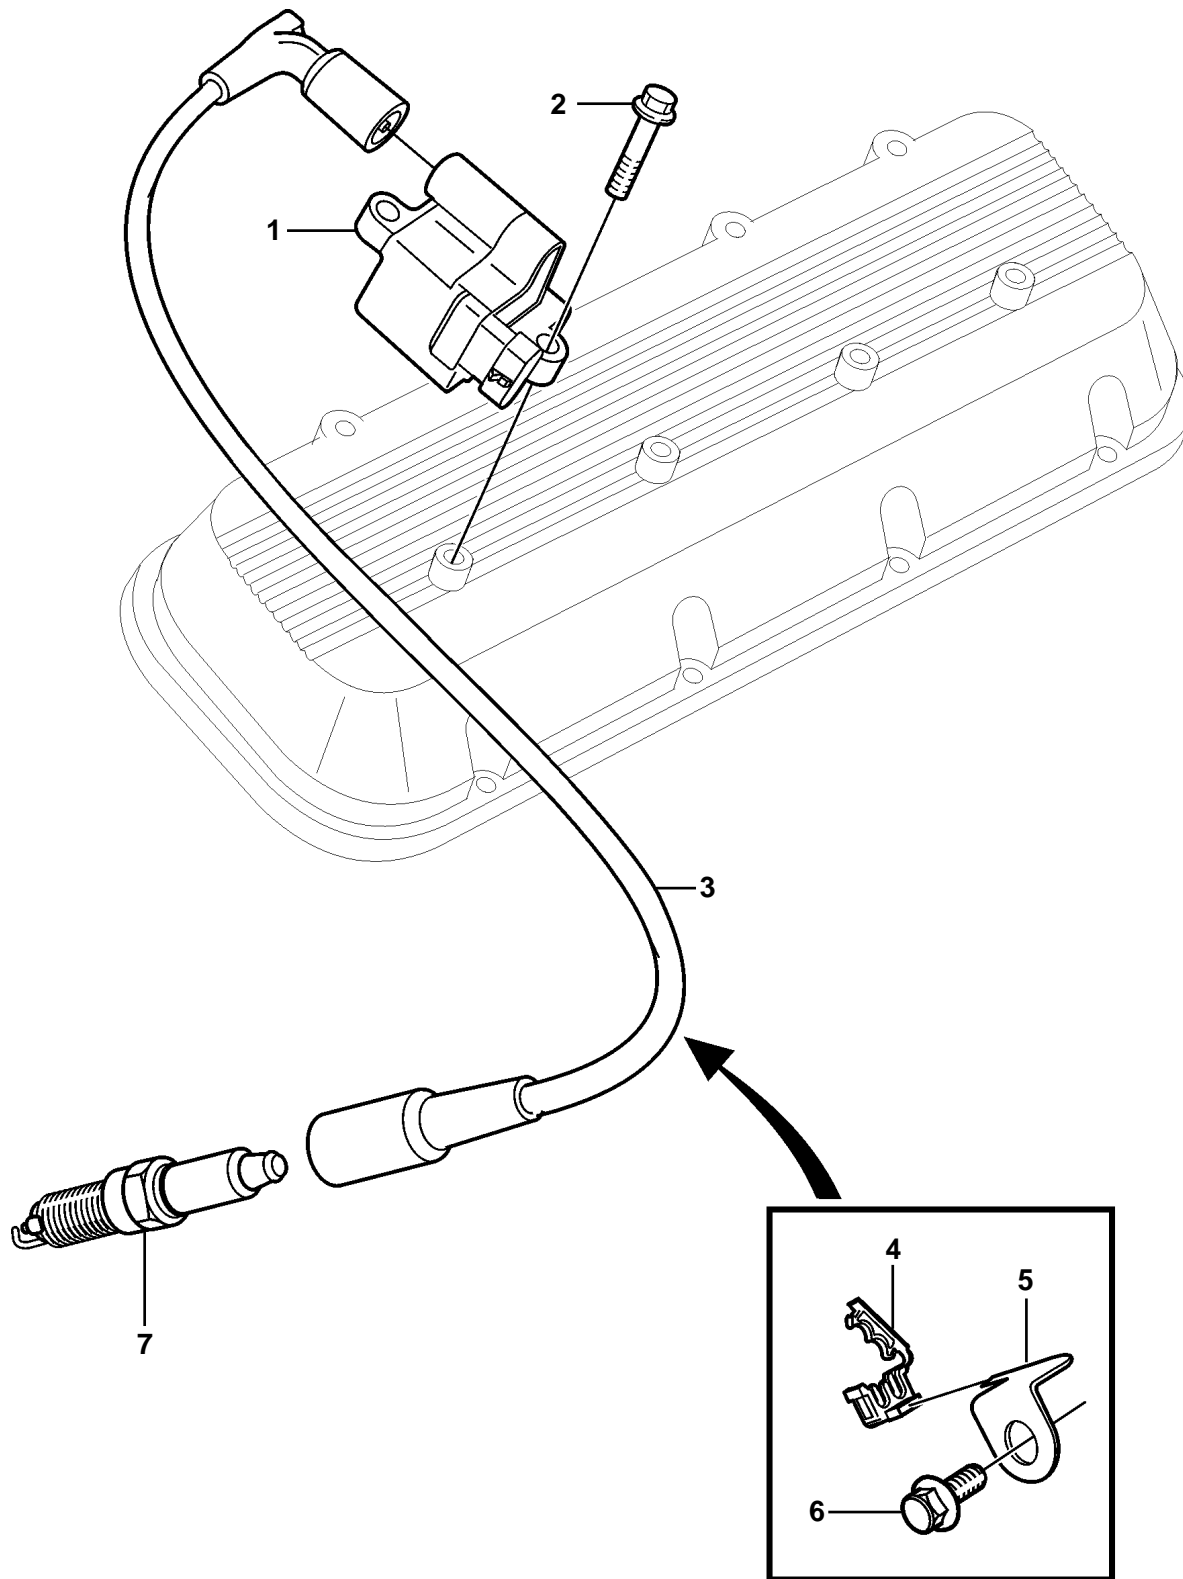

8.1GiI-G, 8.1GXil-F

8.1Gil-G, 8.1GXil-F

REF	PART NO.	QTY	DESCRIPTION	NOTES
1	3859078	8	Ignition coil	
2	3861258	16	Screw	
3	3861295	1	Ignition cable kit	
4	3861377	12	Retainer	
5	3861392	4	Bracket	
6	946441	2	Screw	
7	3861326	2	Spark plug kit	4 PACK
	3861327	X	Spark plug kit	24 PACK