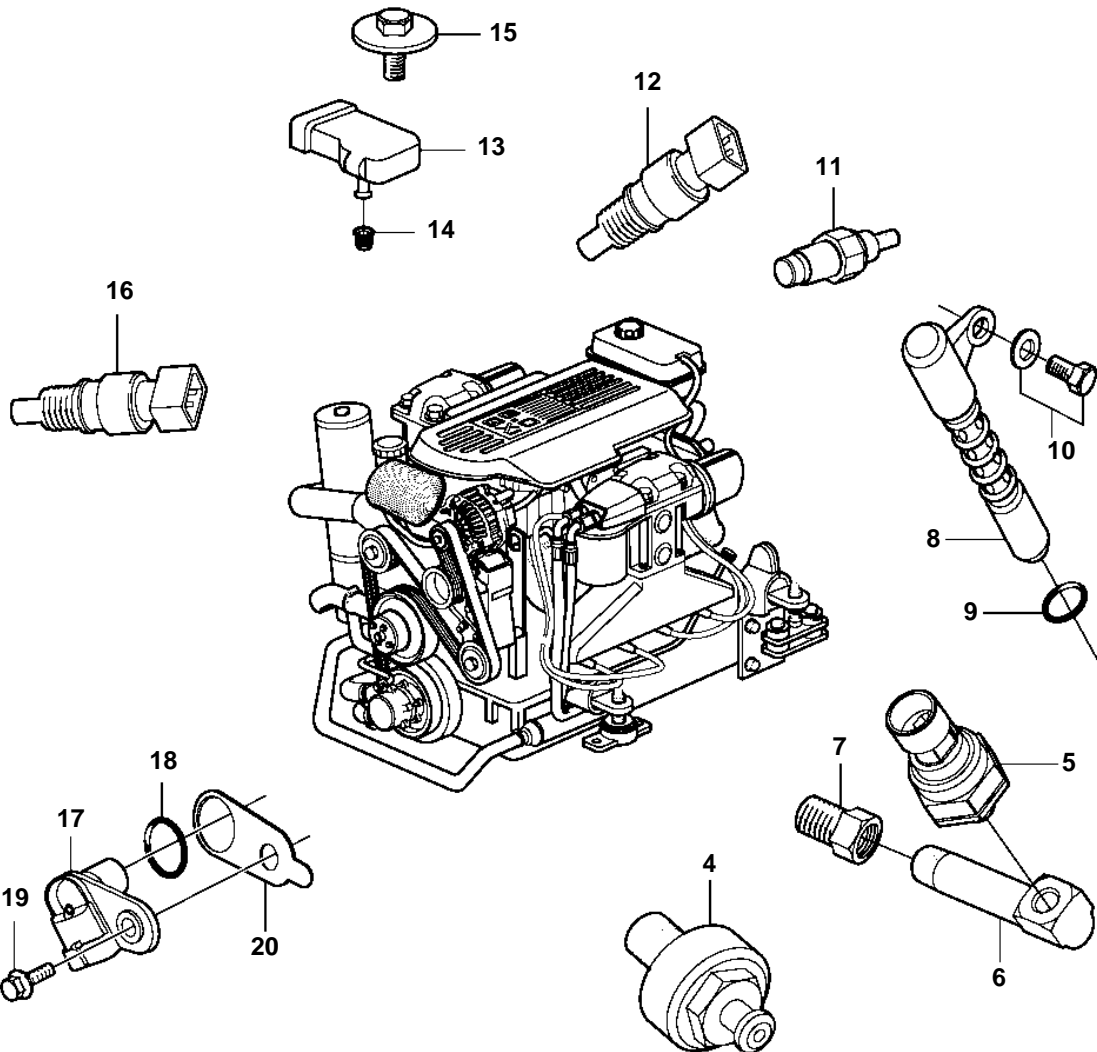

8.1GiI-G

22549

8.1GiI-G

REF	PART NO.	QTY	DESCRIPTION
1	3843557	1	Ecu
2	3843651	4	Screw
3	3817811	1	Bracket
4	3861301	2	Knock sensor
5	3842442	1	Oil pressure sensor
6	3842440	1	Fitting
7	3857816	1	Bushing
8	3808516	1	Sensor, crankshaft position
9		1	· O-ring
10	3861262	1	Screw
11	3862500	2	Temperature sensor
12	3854527	1	Sensor, MAT
13	3861321	1	Sensor, MAP
14	3858988	1	· Seal
15	3861240	1	Screw
16	3850397	1	Switch, coolant water temp.
17	3808513	1	Sensor, camshaft position
18			O-ring
19	3859072	1	Screw
20		1	Spacer