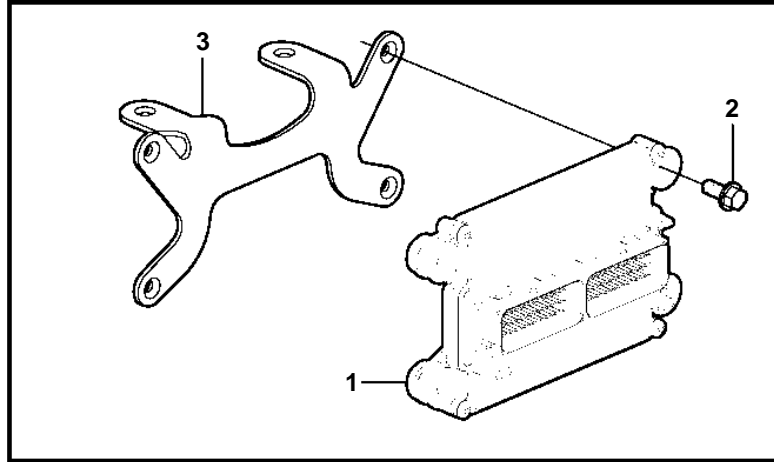

8.1GiI-G

22549

8.1GiI-G

REF	PART NO.	QTY	DESCRIPTION
1	3843557	1	Ecu
2	3843651	4	Screw
3	3817811	1	Bracket
4	3861301	2	Knock sensor
5	3842442	1	Oil pressure sensor
6	3842440	1	Fitting
7	3857816	1	Bushing
8	3808516	1	Sensor, crankshaft position
9		1	· O-ring
10	3861262	1	Screw
11	3862500	2	Temperature sensor
12	3854527	1	Sensor, MAT
13	3861321	1	Sensor, MAP
14	3858988	1	· Seal
15	3861240	1	Screw
16	3850397	1	Switch, coolant water temp.
17	3808513	1	Sensor, camshaft position
18			O-ring
19	3859072	1	Screw
20		1	Spacer