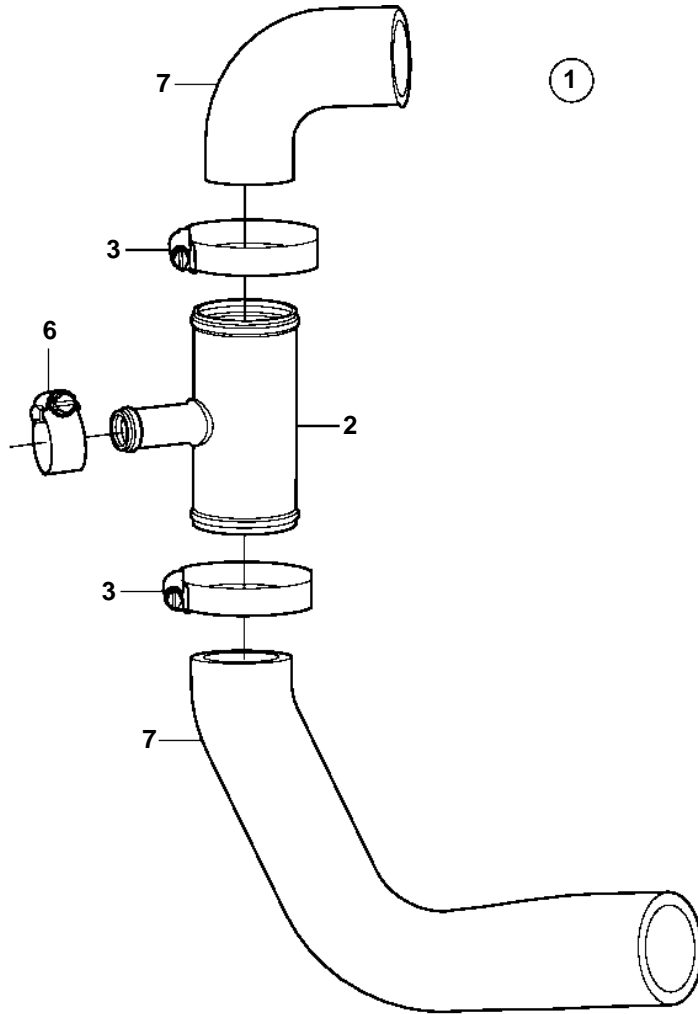

8.1GiI-G, 8.1GXil-F

8.1GiI-G, 8.1GXil-F

REF	PART NO.	QTY	DESCRIPTION	NOTES
1	3862102	1	Hot water outlet	
2	3863068	1	· T-pipe	
3	3863438	2	· Clamp	
4	3862126	1	· Fitting	
5	3861672	1	· Nipple	
6	3853813	2	· Clamp	
7		1	Hosecirculation pump	CUT
8		X	Hoseheater	Hose not supplied with kit.
9	3861669	1	Plug	