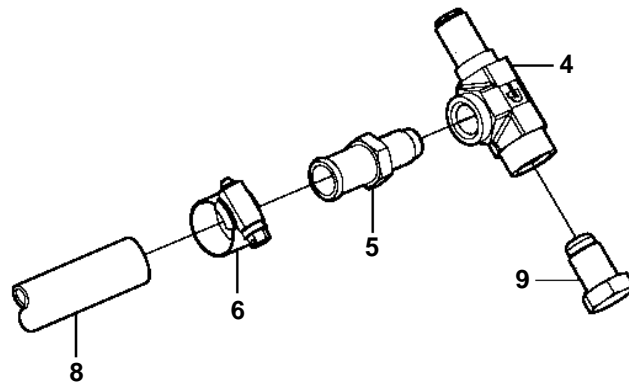

8.1GiI-G, 8.1GXil-F

8.1GiI-G, 8.1GXil-F

REF	PART NO.	QTY	DESCRIPTION	NOTES
1	3862102	1	Hot water outlet	
2	3863068	1	· T-pipe	
3	3863438	2	· Clamp	
4	3862126	1	· Fitting	
5	3861672	1	· Nipple	
6	3853813	2	· Clamp	
7		1	Hosecirculation pump	CUT
8		X	Hoseheater	Hose not supplied with kit.
9	3861669	1	Plug	