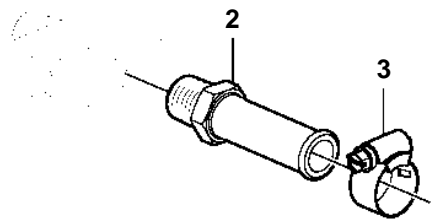

8.1GiI-G, 8.1GXil-F

8.1Gil-G, 8.1GXil-F

REF	PART NO.	QTY	DESCRIPTION	NOTES
1	3818029	1	Hot water outlet	
2	3861672	1	· Nipple	
3	3863439	6	· Clamp	
4	855844	1	· Thermostat	
5	3860613	1	· Fitting	
6		X	Hoseexpansion tank	CUT