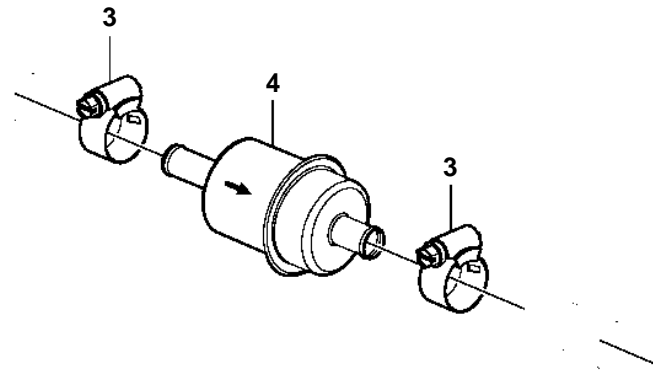

8.1GiI-G, 8.1GXil-F

8.1Gil-G, 8.1GXil-F

REF	PART NO.	QTY	DESCRIPTION	NOTES
1	3818029	1	Hot water outlet	
2	3861672	1	· Nipple	
3	3863439	6	· Clamp	
4	855844	1	· Thermostat	
5	3860613	1	· Fitting	
6		X	Hoseexpansion tank	CUT