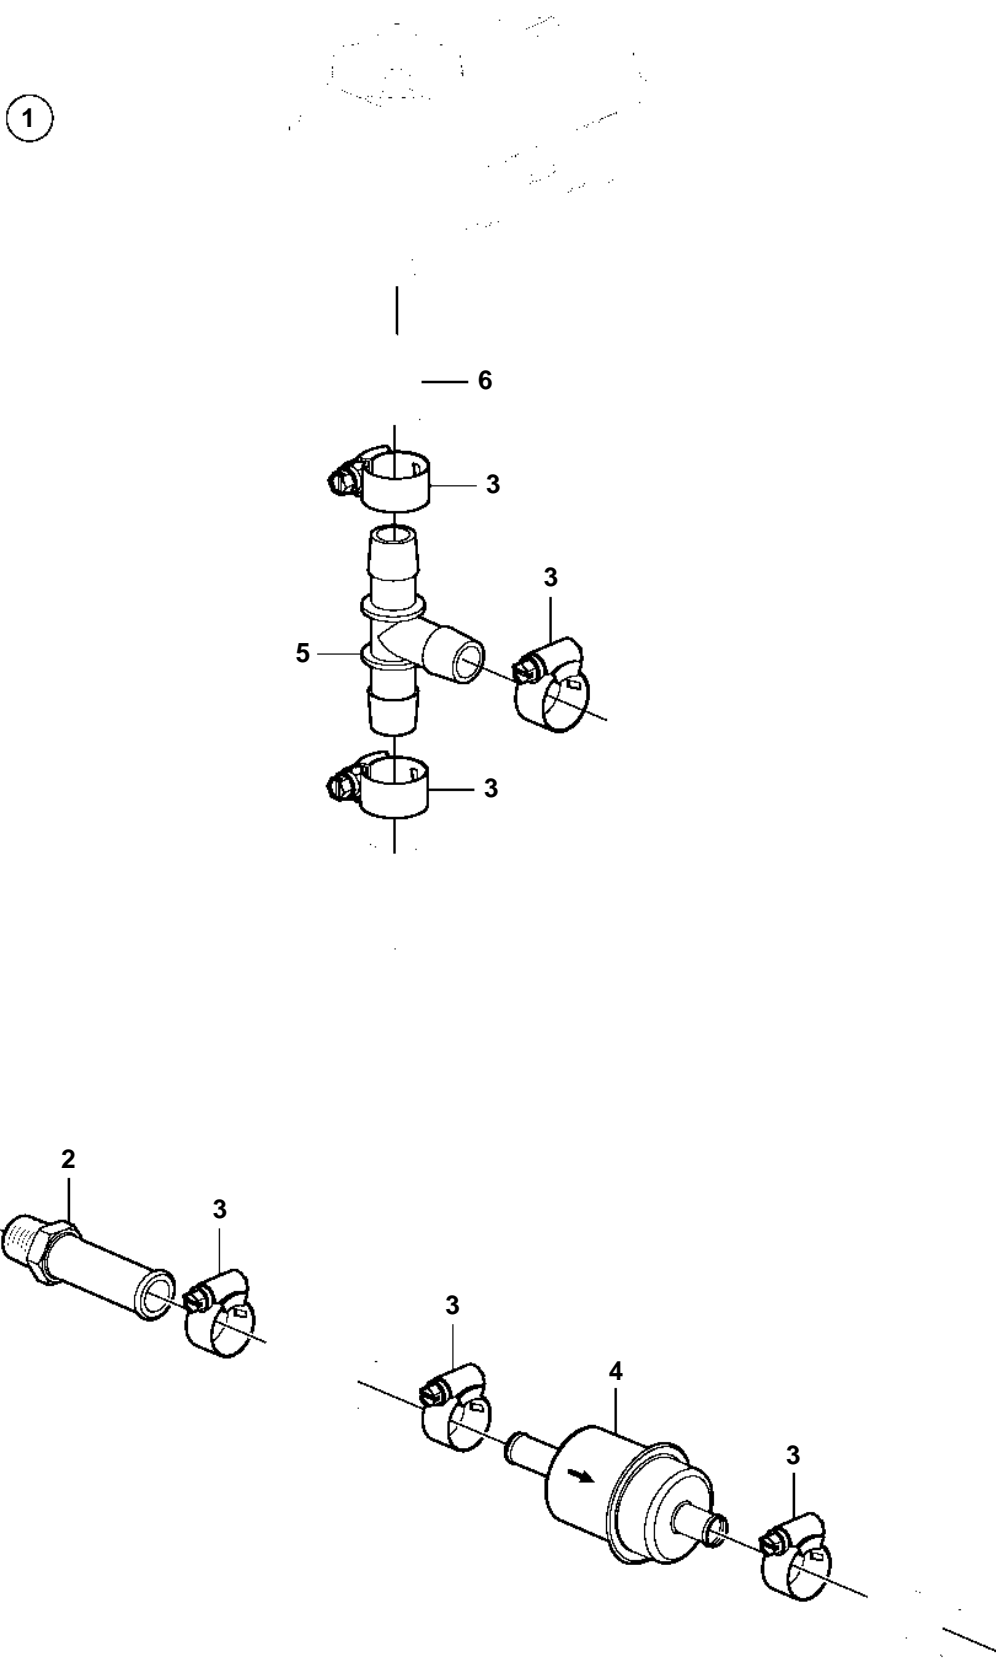

8.1GiI-G, 8.1GXil-F

8.1Gil-G, 8.1GXil-F

REF	PART NO.	QTY	DESCRIPTION	NOTES
1	3818029	1	Hot water outlet	
2	3861672	1	· Nipple	
3	3863439	6	· Clamp	
4	855844	1	· Thermostat	
5	3860613	1	· Fitting	
6		X	Hoseexpansion tank	CUT