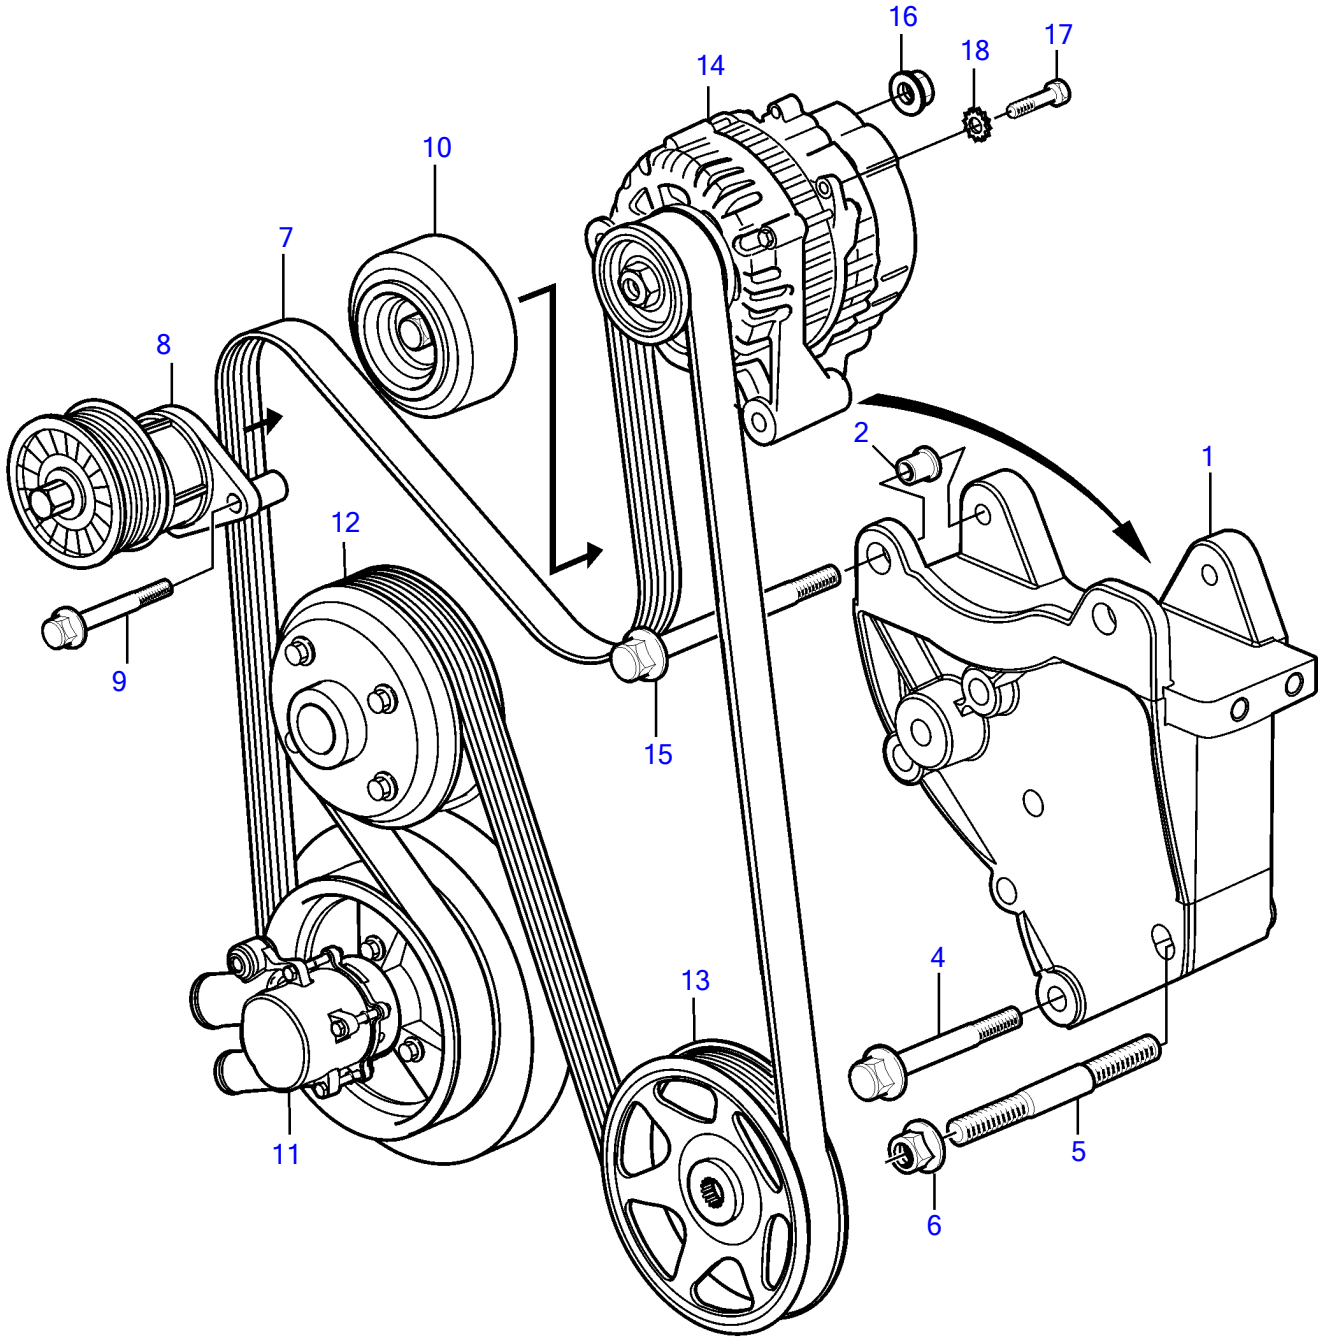

8.1Gi-J, 8.1Gi-JF, 8.1OSi-J, 8.1OSi-JF, 8.1GXi-J, 8.1GXi-JF

8.1Gi-J, 8.1Gi-JF, 8.1OSi-J, 8.1OSi-JF, 8.1GXi-J, 8.1GXi-JF

REF	PART NO.	QTY	DESCRIPTION
1	3847535	1	Bracket
2	3863175	2	• Bushing
3	3863274	1	Decal
4	3861016	3	Bolt
5	3843813	1	Stud
6	971098	1	Flange lock nut
7	21132385	1	Belt
8	3885250	1	Belt tensioner
9	965220	2	Flange screw
10	3861009	1	Pulley
11		1	Pump, sea water
12		1	Pulley, circulation pump
13		1	Pulley, power steering pump
14	3884950	1	Alternator
15	947790	2	Flange screw
16	945408	1	Flange nut
17	3852208	1	Screw
18	3852520	1	Washer