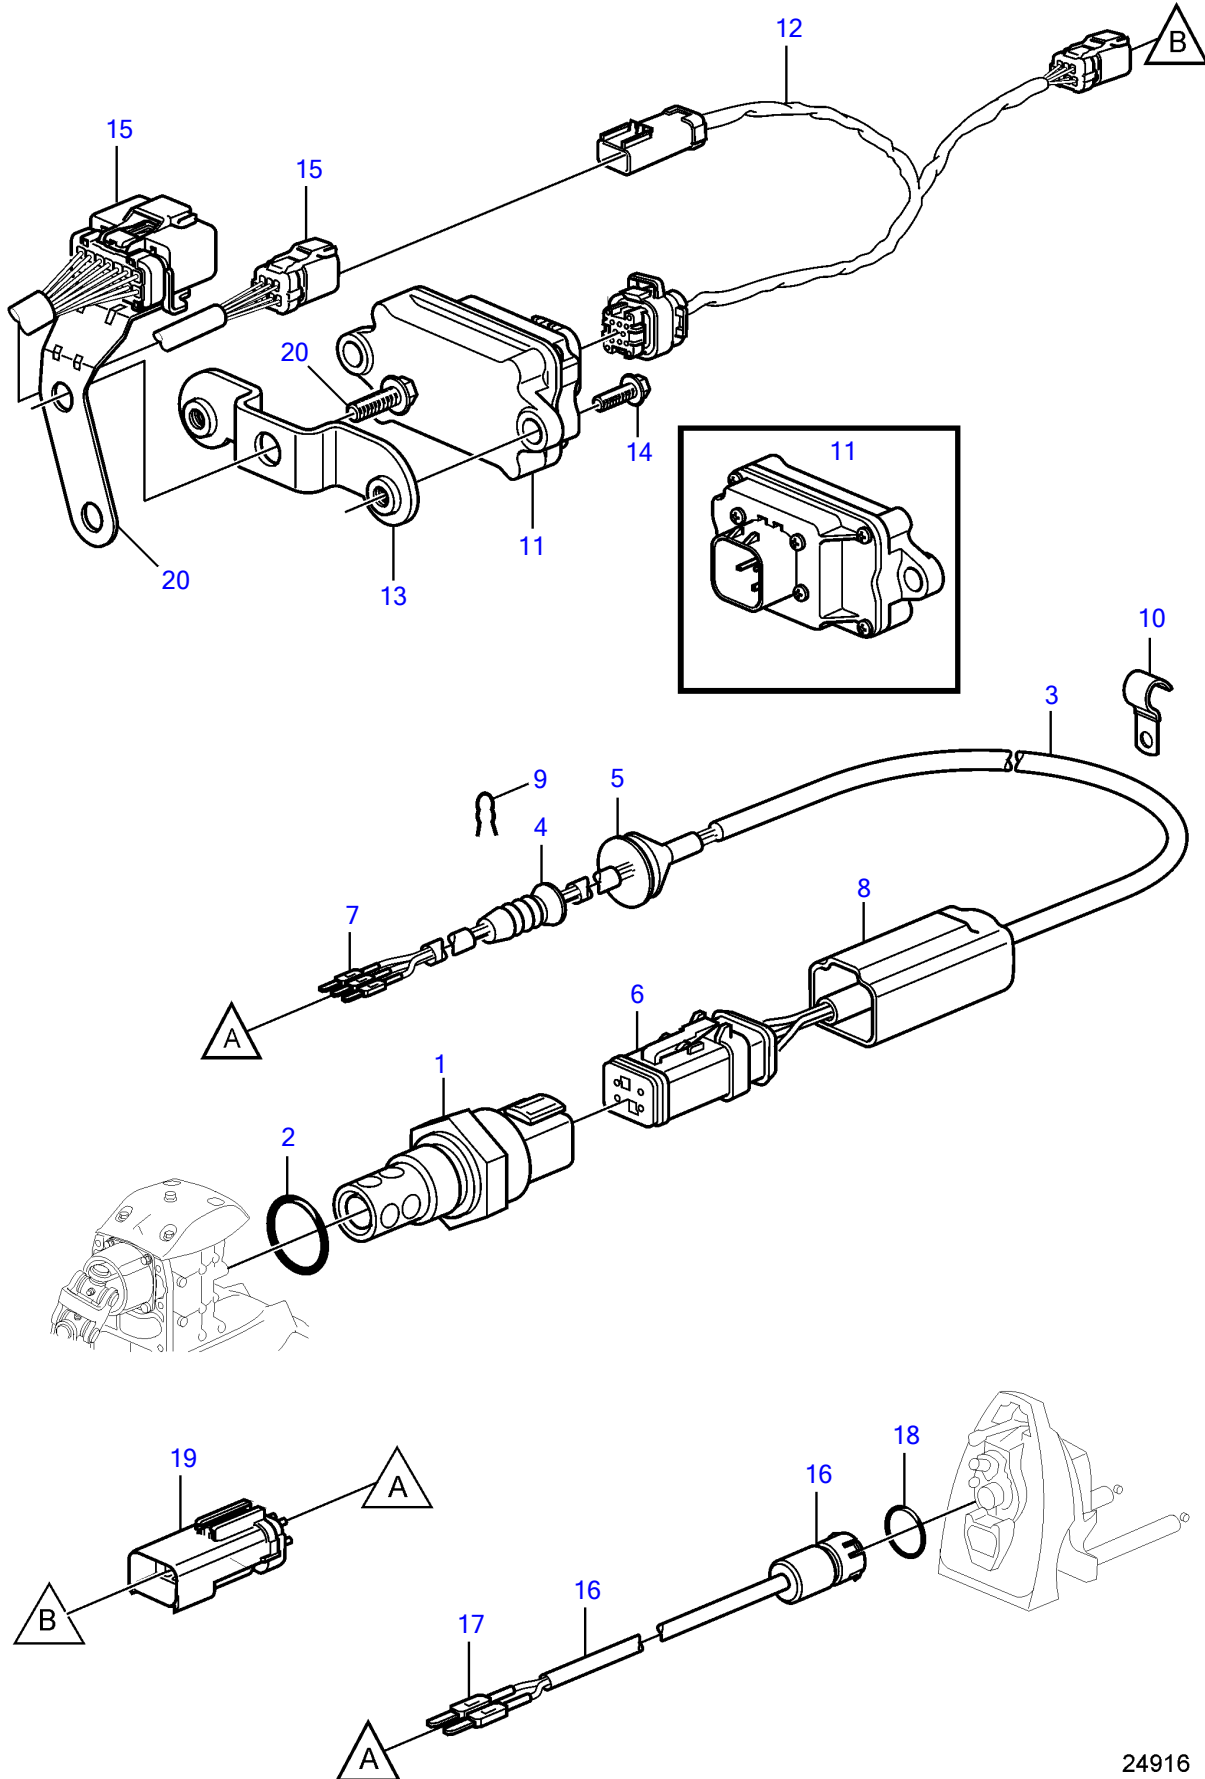

8.1Gi-JF, 8.1GXi-JF

8.1Gi-JF, 8.1GXi-JF

REF	PART NO.	QTY	DESCRIPTION	NOTES
1	21174634	1	Sensor	WID- water in drive oil
2		1	• O-ring	not sold separately
3	21124251	1	Wiring harness	
4		1	• Plug	not sold separately
5		1	• Grommet	not sold separately
6		1	• Connector housing	
		1	• • Seal	not sold separately
7		3	• Terminal	not sold separately
8		1	• Boot	not sold separately
9	3852555	1	Retainer	
10	21174636	6	Attaching clamp	
11	21206915	1	Module	
12	21206919	1	Wiring harness	
		3	• Connector housing	not sold separately
		X	• Terminal	not sold separately
13	21210873	1	Bracket	
14	946544	2	Flange screw	
15		X	Cable harness, engine	
16	21292836	1	Sensor	WIB - water in bellows
		1	• Housing	not sold separately
17		2	• Terminal	not sold separately
18	3852033	1	• O-ring	
19		1	Connector housing	
20		X		See engine catalog, "Engine Harness" section