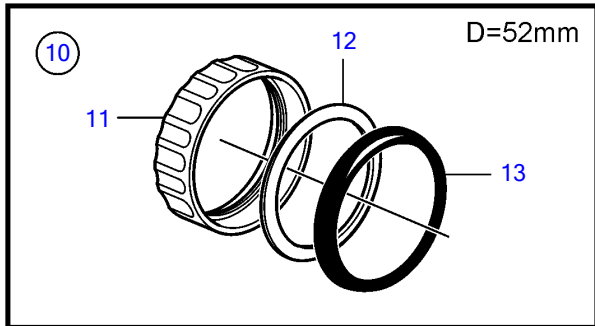

8.1Gi-J, 8.1Gi-JF, 8.1OSi-J, 8.1OSi-JF, 8.1GXi-J, 8.1GXi-JF

8.1Gi-J, 8.1Gi-JF, 8.1OSi-J, 8.1OSi-JF, 8.1GXi-J, 8.1GXi-JF

REF	PART NO.	QTY	DESCRIPTION	NOTES
1	874919	1	Oil pressure gauge	Black 0-100 psi
	874932	1	Oil pressure gauge	White, 0-100 psi
	874908	1	Oil pressure gauge	Black, 0-7 bar
	874923	1	Oil pressure gauge	White, 0-7 bar
2	3812881	1	Instrument	Black, Analog
	3812911	1	Instrument	White, Analog
3	881648	1	Trimmer	Black, Digital
	881654	1	Trimmer	White, Digital
4	874904	1	Thermometer, coolant water	Black, 0-120°C
	874921	1	Thermometer, coolant water	White, 0-120°C
	874918	1	Thermometer, coolant water	Black, 40-250° f
	874931	1	Thermometer, coolant water	White, 40-250° f
5	881649	1	Voltmeter	12V, Black
	881658	1	Voltmeter	12V, White
6	874915	1	Instrument, alarm	Black
	874927	1	Instrument, alarm	White
7	874914	1	Fuel gauge	Black
	874926	1	Fuel gauge	White
8	3809992	1	Water level gauge, water tank	Black
	3809993	1	Water level gauge, water tank	White
9	3812914	1	Rudder indicator	Black
	3812917	1	Rudder indicator	White
10	874709	1	Mounting kit	Black
11	874450	1	• Attaching ring	
12	874707	1	• Gasket	
13	874448	1	• Ring	
14	874733	1	Mounting kit	Chrome
15	874450	1	• Attaching ring	
16	874707	1	• Gasket	
17	874731	1	• Ring	
18	881611	1	Brace kit	Black
19	881610	2	• Nut	
20	881607	1	• Brace	
21	881609	2	• Stud	
22	874707	1	• Gasket	
23	874448	1	• Ring	
24	881613	1	Brace kit	Chrome
25	881610	2	• Nut	
26	881607	1	• Brace	
27	881609	2	• Stud	
28	874707	1	• Gasket	
29	874731	1	• Ring	
30	874843	1	X-ring	For flush mounting.
31	874759	1	Extension cable'verl	L=1000mm
	3807043	1	Extension cable'verl	L=3000mm
32	3817974	1	Alarm	