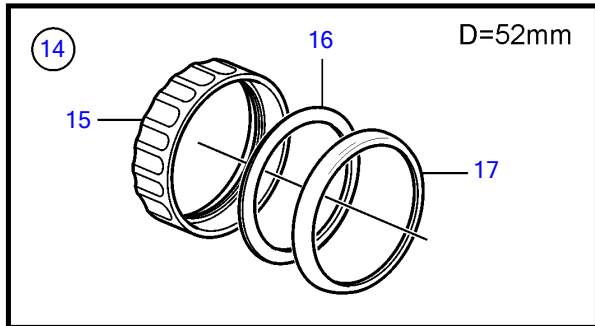

8.1Gi-J, 8.1Gi-JF, 8.1OSi-J, 8.1OSi-JF, 8.1GXi-J, 8.1GXi-JF

8.1Gi-J, 8.1Gi-JF, 8.1OSi-J, 8.1OSi-JF, 8.1GXi-J, 8.1GXi-JF

REF	PART NO.	QTY	DESCRIPTION	NOTES
1	874919	1	Oil pressure gauge	Black 0-100 psi
	874932	1	Oil pressure gauge	White, 0-100 psi
	874908	1	Oil pressure gauge	Black, 0-7 bar
	874923	1	Oil pressure gauge	White, 0-7 bar
2	3812881	1	Instrument	Black, Analog
	3812911	1	Instrument	White, Analog
3	881648	1	Trimmer	Black, Digital
	881654	1	Trimmer	White, Digital
4	874904	1	Thermometer, coolant water	Black, 0-120°C
	874921	1	Thermometer, coolant water	White, 0-120°C
	874918	1	Thermometer, coolant water	Black, 40-250° f
	874931	1	Thermometer, coolant water	White, 40-250° f
5	881649	1	Voltmeter	12V, Black
	881658	1	Voltmeter	12V, White
6	874915	1	Instrument, alarm	Black
	874927	1	Instrument, alarm	White
7	874914	1	Fuel gauge	Black
	874926	1	Fuel gauge	White
8	3809992	1	Water level gauge, water tank	Black
	3809993	1	Water level gauge, water tank	White
9	3812914	1	Rudder indicator	Black
	3812917	1	Rudder indicator	White
10	874709	1	Mounting kit	Black
11	874450	1	• Attaching ring	
12	874707	1	• Gasket	
13	874448	1	• Ring	
14	874733	1	Mounting kit	Chrome
15	874450	1	• Attaching ring	
16	874707	1	• Gasket	
17	874731	1	• Ring	
18	881611	1	Brace kit	Black
19	881610	2	• Nut	
20	881607	1	• Brace	
21	881609	2	• Stud	
22	874707	1	• Gasket	
23	874448	1	• Ring	
24	881613	1	Brace kit	Chrome
25	881610	2	• Nut	
26	881607	1	• Brace	
27	881609	2	• Stud	
28	874707	1	• Gasket	
29	874731	1	• Ring	
30	874843	1	X-ring	For flush mounting.
31	874759	1	Extension cable'verl	L=1000mm
	3807043	1	Extension cable'verl	L=3000mm
32	3817974	1	Alarm	