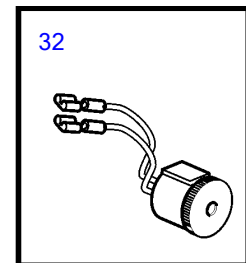

8.1Gi-J, 8.1Gi-JF, 8.1OSi-J, 8.1OSi-JF, 8.1GXi-J, 8.1GXi-JF

8.1Gi-J, 8.1Gi-JF, 8.1OSi-J, 8.1OSi-JF, 8.1GXi-J, 8.1GXi-JF

REF	PART NO.	QTY	DESCRIPTION	NOTES
1	874919	1	Oil pressure gauge	Black 0-100 psi
	874932	1	Oil pressure gauge	White, 0-100 psi
	874908	1	Oil pressure gauge	Black, 0-7 bar
	874923	1	Oil pressure gauge	White, 0-7 bar
2	3812881	1	Instrument	Black, Analog
	3812911	1	Instrument	White, Analog
3	881648	1	Trimmer	Black, Digital
	881654	1	Trimmer	White, Digital
4	874904	1	Thermometer, coolant water	Black, 0-120°C
	874921	1	Thermometer, coolant water	White, 0-120°C
	874918	1	Thermometer, coolant water	Black, 40-250° f
	874931	1	Thermometer, coolant water	White, 40-250° f
5	881649	1	Voltmeter	12V, Black
	881658	1	Voltmeter	12V, White
6	874915	1	Instrument, alarm	Black
	874927	1	Instrument, alarm	White
7	874914	1	Fuel gauge	Black
	874926	1	Fuel gauge	White
8	3809992	1	Water level gauge, water tank	Black
	3809993	1	Water level gauge, water tank	White
9	3812914	1	Rudder indicator	Black
	3812917	1	Rudder indicator	White
10	874709	1	Mounting kit	Black
11	874450	1	• Attaching ring	
12	874707	1	• Gasket	
13	874448	1	• Ring	
14	874733	1	Mounting kit	Chrome
15	874450	1	• Attaching ring	
16	874707	1	• Gasket	
17	874731	1	• Ring	
18	881611	1	Brace kit	Black
19	881610	2	• Nut	
20	881607	1	• Brace	
21	881609	2	• Stud	
22	874707	1	• Gasket	
23	874448	1	• Ring	
24	881613	1	Brace kit	Chrome
25	881610	2	• Nut	
26	881607	1	• Brace	
27	881609	2	• Stud	
28	874707	1	• Gasket	
29	874731	1	• Ring	
30	874843	1	X-ring	For flush mounting.
31	874759	1	Extension cable'verl	L=1000mm
	3807043	1	Extension cable'verl	L=3000mm
32	3817974	1	Alarm	