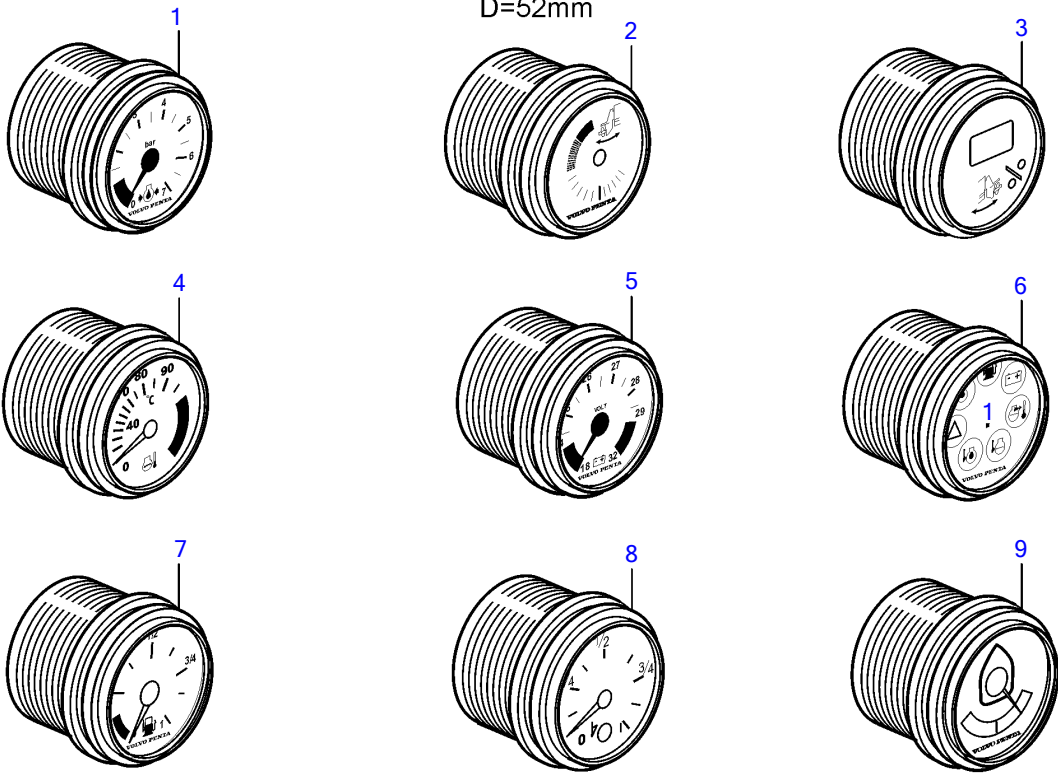

8.1Gi-J, 8.1Gi-JF, 8.1OSi-J, 8.1OSi-JF, 8.1GXi-J, 8.1GXi-JF

8.1Gi-J, 8.1Gi-JF, 8.1OSi-J, 8.1OSi-JF, 8.1GXi-J, 8.1GXi-JF

REF	PART NO.	QTY	DESCRIPTION	NOTES
1	874919	1	Oil pressure gauge	Black 0-100 psi
	874932	1	Oil pressure gauge	White, 0-100 psi
	874908	1	Oil pressure gauge	Black, 0-7 bar
	874923	1	Oil pressure gauge	White, 0-7 bar
2	3812881	1	Instrument	Black, Analog
	3812911	1	Instrument	White, Analog
3	881648	1	Trimmer	Black, Digital
	881654	1	Trimmer	White, Digital
4	874904	1	Thermometer, coolant water	Black, 0-120°C
	874921	1	Thermometer, coolant water	White, 0-120°C
	874918	1	Thermometer, coolant water	Black, 40-250° f
	874931	1	Thermometer, coolant water	White, 40-250° f
5	881649	1	Voltmeter	12V, Black
	881658	1	Voltmeter	12V, White
6	874915	1	Instrument, alarm	Black
	874927	1	Instrument, alarm	White
7	874914	1	Fuel gauge	Black
	874926	1	Fuel gauge	White
8	3809992	1	Water level gauge, water tank	Black
	3809993	1	Water level gauge, water tank	White
9	3812914	1	Rudder indicator	Black
	3812917	1	Rudder indicator	White
10	874709	1	Mounting kit	Black
11	874450	1	• Attaching ring	
12	874707	1	• Gasket	
13	874448	1	• Ring	
14	874733	1	Mounting kit	Chrome
15	874450	1	• Attaching ring	
16	874707	1	• Gasket	
17	874731	1	• Ring	
18	881611	1	Brace kit	Black
19	881610	2	• Nut	
20	881607	1	• Brace	
21	881609	2	• Stud	
22	874707	1	• Gasket	
23	874448	1	• Ring	
24	881613	1	Brace kit	Chrome
25	881610	2	• Nut	
26	881607	1	• Brace	
27	881609	2	• Stud	
28	874707	1	• Gasket	
29	874731	1	• Ring	
30	874843	1	X-ring	For flush mounting.
31	874759	1	Extension cable'verl	L=1000mm
	3807043	1	Extension cable'verl	L=3000mm
32	3817974	1	Alarm	