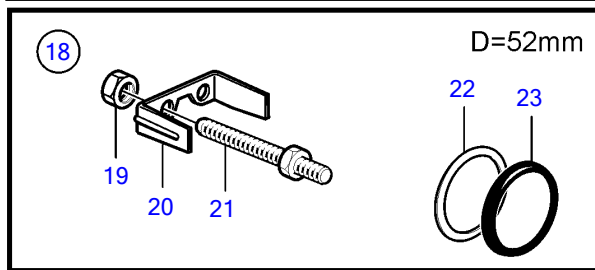

8.1Gi-J, 8.1Gi-JF, 8.1OSi-J, 8.1OSi-JF, 8.1GXi-J, 8.1GXi-JF

8.1Gi-J, 8.1Gi-JF, 8.1OSi-J, 8.1OSi-JF, 8.1GXi-J, 8.1GXi-JF

REF	PART NO.	QTY	DESCRIPTION	NOTES
1	874919	1	Oil pressure gauge	Black 0-100 psi
	874932	1	Oil pressure gauge	White, 0-100 psi
	874908	1	Oil pressure gauge	Black, 0-7 bar
	874923	1	Oil pressure gauge	White, 0-7 bar
2	3812881	1	Instrument	Black, Analog
	3812911	1	Instrument	White, Analog
3	881648	1	Trimmer	Black, Digital
	881654	1	Trimmer	White, Digital
4	874904	1	Thermometer, coolant water	Black, 0-120°C
	874921	1	Thermometer, coolant water	White, 0-120°C
	874918	1	Thermometer, coolant water	Black, 40-250° f
	874931	1	Thermometer, coolant water	White, 40-250° f
5	881649	1	Voltmeter	12V, Black
	881658	1	Voltmeter	12V, White
6	874915	1	Instrument, alarm	Black
	874927	1	Instrument, alarm	White
7	874914	1	Fuel gauge	Black
	874926	1	Fuel gauge	White
8	3809992	1	Water level gauge, water tank	Black
	3809993	1	Water level gauge, water tank	White
9	3812914	1	Rudder indicator	Black
	3812917	1	Rudder indicator	White
10	874709	1	Mounting kit	Black
11	874450	1	• Attaching ring	
12	874707	1	• Gasket	
13	874448	1	• Ring	
14	874733	1	Mounting kit	Chrome
15	874450	1	• Attaching ring	
16	874707	1	• Gasket	
17	874731	1	• Ring	
18	881611	1	Brace kit	Black
19	881610	2	• Nut	
20	881607	1	• Brace	
21	881609	2	• Stud	
22	874707	1	• Gasket	
23	874448	1	• Ring	
24	881613	1	Brace kit	Chrome
25	881610	2	• Nut	
26	881607	1	• Brace	
27	881609	2	• Stud	
28	874707	1	• Gasket	
29	874731	1	• Ring	
30	874843	1	X-ring	For flush mounting.
31	874759	1	Extension cable'verl	L=1000mm
	3807043	1	Extension cable'verl	L=3000mm
32	3817974	1	Alarm	