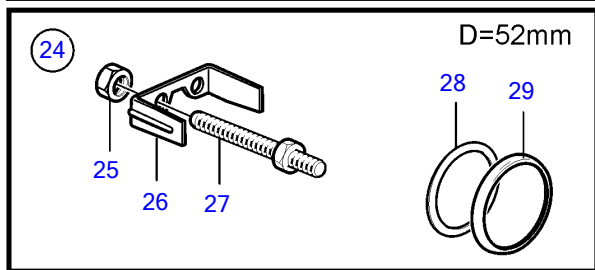

8.1Gi-J, 8.1Gi-JF, 8.1OSi-J, 8.1OSi-JF, 8.1GXi-J, 8.1GXi-JF

8.1Gi-J, 8.1Gi-JF, 8.1OSi-J, 8.1OSi-JF, 8.1GXi-J, 8.1GXi-JF

REF	PART NO.	QTY	DESCRIPTION	NOTES
1	874919	1	Oil pressure gauge	Black 0-100 psi
	874932	1	Oil pressure gauge	White, 0-100 psi
	874908	1	Oil pressure gauge	Black, 0-7 bar
	874923	1	Oil pressure gauge	White, 0-7 bar
2	3812881	1	Instrument	Black, Analog
	3812911	1	Instrument	White, Analog
3	881648	1	Trimmer	Black, Digital
	881654	1	Trimmer	White, Digital
4	874904	1	Thermometer, coolant water	Black, 0-120°C
	874921	1	Thermometer, coolant water	White, 0-120°C
	874918	1	Thermometer, coolant water	Black, 40-250° f
	874931	1	Thermometer, coolant water	White, 40-250° f
5	881649	1	Voltmeter	12V, Black
	881658	1	Voltmeter	12V, White
6	874915	1	Instrument, alarm	Black
	874927	1	Instrument, alarm	White
7	874914	1	Fuel gauge	Black
	874926	1	Fuel gauge	White
8	3809992	1	Water level gauge, water tank	Black
	3809993	1	Water level gauge, water tank	White
9	3812914	1	Rudder indicator	Black
	3812917	1	Rudder indicator	White
10	874709	1	Mounting kit	Black
11	874450	1	• Attaching ring	
12	874707	1	• Gasket	
13	874448	1	• Ring	
14	874733	1	Mounting kit	Chrome
15	874450	1	• Attaching ring	
16	874707	1	• Gasket	
17	874731	1	• Ring	
18	881611	1	Brace kit	Black
19	881610	2	• Nut	
20	881607	1	• Brace	
21	881609	2	• Stud	
22	874707	1	• Gasket	
23	874448	1	• Ring	
24	881613	1	Brace kit	Chrome
25	881610	2	• Nut	
26	881607	1	• Brace	
27	881609	2	• Stud	
28	874707	1	• Gasket	
29	874731	1	• Ring	
30	874843	1	X-ring	For flush mounting.
31	874759	1	Extension cable'verl	L=1000mm
	3807043	1	Extension cable'verl	L=3000mm
32	3817974	1	Alarm	