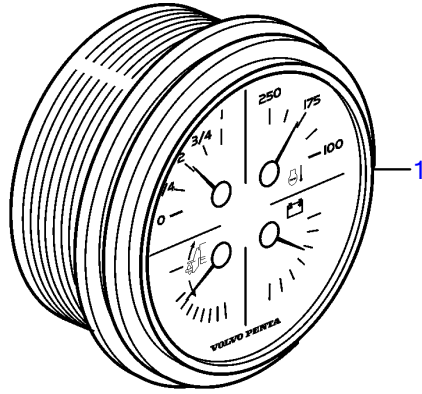

8.1Gi-J, 8.1Gi-JF, 8.1OSi-J, 8.1OSi-JF, 8.1GXi-J, 8.1GXi-JF

D=110mm

## 8.1Gi-J, 8.1Gi-JF, 8.1OSi-J, 8.1OSi-JF, 8.1GXi-J, 8.1GXi-JF

REF	PART NO.	QTY	DESCRIPTION	SEE SEC.	NOTES
1	3885214	1	Instrument • Bulletin P-36-9-3	P-36-9-3-EN	Oil pressure, coolant temp, fuel level, volt meter, White New products in the EVC family
1	3885215	1	Instrument • Bulletin P-36-9-3	P-36-9-3-EN	Trim (analog), coolant temp, fuel level, volt meter, White New products in the EVC family
1	3847876	1	Instrument • Bulletin P-36-9-3	P-36-9-3-EN	Oil pressure, coolant temp, fuel level, volt meter, Black New products in the EVC family
1	3847879	1	Instrument • Bulletin P-36-9-3	P-36-9-3-EN	Trim (analog), coolant temp, fuel level, volt meter, Black New products in the EVC family
2	3847888	1	Mounting kit • Bulletin P-36-9-3	P-36-9-3-EN	Black New products in the EVC family
3	(3884098)	1	• Attaching ring		Obsolete part
4	3884103	1	• Gasket		
5	3847887	1	• Ring		
6	3885216	1	Mounting kit • Bulletin P-36-9-3	P-36-9-3-EN	Chrome New products in the EVC family
7	(3884098)	1	• Attaching ring		Obsolete part
8	3884103	1	• Gasket		
9	3884096	1	• Ring		
10	3886791	1	X-ring • Bulletin P-36-9-3	P-36-9-3-EN	For flush mounting. New products in the EVC family
11	874759	1	Extension cable\verl		L=1000mm
	3807043	1	Extension cable\verl		L=3000mm