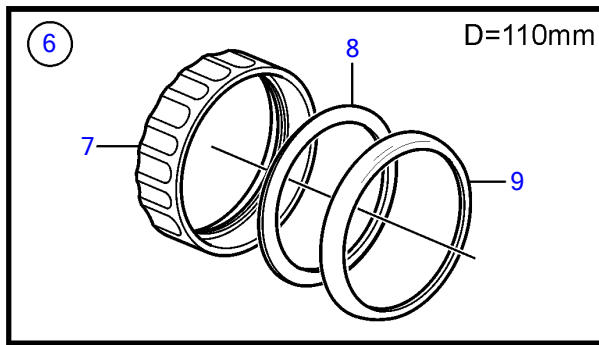

8.1Gi-J, 8.1Gi-JF, 8.1OSi-J, 8.1OSi-JF, 8.1GXi-J, 8.1GXi-JF

D=110mm

## 8.1Gi-J, 8.1Gi-JF, 8.1OSi-J, 8.1OSi-JF, 8.1GXi-J, 8.1GXi-JF

REF	PART NO.	QTY	DESCRIPTION	SEE SEC.	NOTES
1	3885214	1	Instrument • Bulletin P-36-9-3	P-36-9-3-EN	Oil pressure, coolant temp, fuel level, volt meter, White New products in the EVC family
1	3885215	1	Instrument • Bulletin P-36-9-3	P-36-9-3-EN	Trim (analog), coolant temp, fuel level, volt meter, White New products in the EVC family
1	3847876	1	Instrument • Bulletin P-36-9-3	P-36-9-3-EN	Oil pressure, coolant temp, fuel level, volt meter, Black New products in the EVC family
1	3847879	1	Instrument • Bulletin P-36-9-3	P-36-9-3-EN	Trim (analog), coolant temp, fuel level, volt meter, Black New products in the EVC family
2	3847888	1	Mounting kit • Bulletin P-36-9-3	P-36-9-3-EN	Black New products in the EVC family
3	(3884098)	1	• Attaching ring		Obsolete part
4	3884103	1	• Gasket		
5	3847887	1	• Ring		
6	3885216	1	Mounting kit • Bulletin P-36-9-3	P-36-9-3-EN	Chrome New products in the EVC family
7	(3884098)	1	• Attaching ring		Obsolete part
8	3884103	1	• Gasket		
9	3884096	1	• Ring		
10	3886791	1	X-ring • Bulletin P-36-9-3	P-36-9-3-EN	For flush mounting. New products in the EVC family
11	874759	1	Extension cable\verl		L=1000mm
	3807043	1	Extension cable\verl		L=3000mm