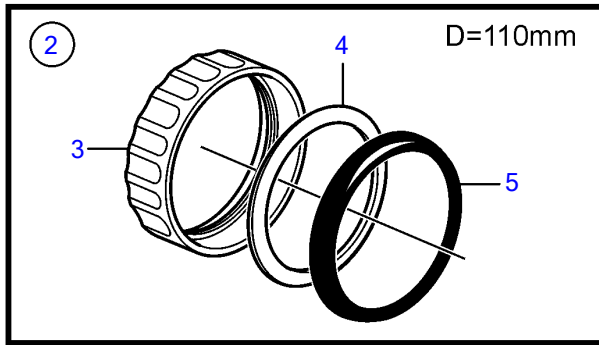

8.1Gi-J, 8.1Gi-JF, 8.1OSi-J, 8.1OSi-JF, 8.1GXi-J, 8.1GXi-JF

D=110mm

## 8.1Gi-J, 8.1Gi-JF, 8.1OSi-J, 8.1OSi-JF, 8.1GXi-J, 8.1GXi-JF

REF	PART NO.	QTY	DESCRIPTION	SEE SEC.	NOTES
1	3885214	1	Instrument • Bulletin P-36-9-3	P-36-9-3-EN	Oil pressure, coolant temp, fuel level, volt meter, White New products in the EVC family
1	3885215	1	Instrument • Bulletin P-36-9-3	P-36-9-3-EN	Trim (analog), coolant temp, fuel level, volt meter, White New products in the EVC family
1	3847876	1	Instrument • Bulletin P-36-9-3	P-36-9-3-EN	Oil pressure, coolant temp, fuel level, volt meter, Black New products in the EVC family
1	3847879	1	Instrument • Bulletin P-36-9-3	P-36-9-3-EN	Trim (analog), coolant temp, fuel level, volt meter, Black New products in the EVC family
2	3847888	1	Mounting kit • Bulletin P-36-9-3	P-36-9-3-EN	Black New products in the EVC family
3	(3884098)	1	• Attaching ring		Obsolete part
4	3884103	1	• Gasket		
5	3847887	1	• Ring		
6	3885216	1	Mounting kit • Bulletin P-36-9-3	P-36-9-3-EN	Chrome New products in the EVC family
7	(3884098)	1	• Attaching ring		Obsolete part
8	3884103	1	• Gasket		
9	3884096	1	• Ring		
10	3886791	1	X-ring • Bulletin P-36-9-3	P-36-9-3-EN	For flush mounting. New products in the EVC family
11	874759	1	Extension cable\verl		L=1000mm
	3807043	1	Extension cable\verl		L=3000mm