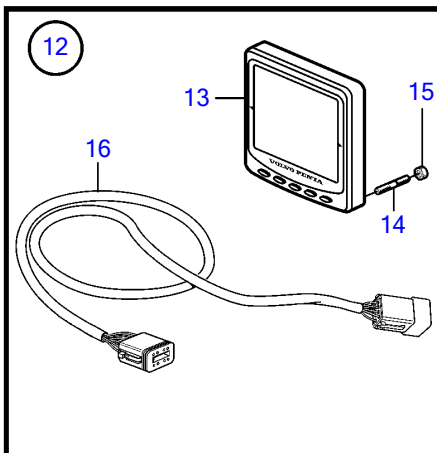

8.1Gi-J, 8.1Gi-JF, 8.10Si-J, 8.10Si-JF, 8.1GXi-J, 8.1GXi-JF

8.1Gi-J, 8.1Gi-JF, 8.1OSi-J, 8.1OSi-JF, 8.1GXi-J, 8.1GXi-JF

REF	PART NO.	QTY	DESCRIPTION	SEE SEC.	NOTES
1	881801	1	Wiring harness		Included in EVC cable kit 3587052., L=2,0m
2	3587071	1	Starter switch		
3	859953	1	• Key		State key code when ordering
			• Bulletin 49-30	49-30-EN	Key P/N 859953
4	21339317	1	Control unit		
	3589927	1	Software		Warehouse programming. This p/n can not be ordered, but will be used for invoicing.
	3589926	1	Software		Vodia-programming. This p/n can not be ordered, but will be used for invoicing.
5	21207240	1	Wiring harness		HIU to engine.
6	3807228	1	Wiring harness		For trim instrument and instrument light, L=0.5m
7	3807229	1	Wiring harness		for connecting fuel, rudder and water level senders, L=5.0m
	874960	1	Housing		
	874961	1	Wedge		
	874035	6	Cable terminal		
8	3885806	1	Wiring harness		For trim pump and trim sender, Included in EVC cable kit 3587052., L=5.0m
9	3842733	1	Extension cable'verl		L=3.0m, 6-Way
	3842734	1	Extension cable'verl		L=5.0m, 6-Way
	3842735	1	Extension cable'verl		L=7.0m, 6-Way
	3842736	1	Extension cable'verl		L=9.0m, 6-Way
	3842737	1	Extension cable'verl		L=11.0m, 6-Way
10	888248	1	Extension cable'verl		Multilink., L=10.0' (3.0m), 8-way.
	888249	1	Extension cable'verl		L=5.0m, 8-way.
	888250	1	Extension cable'verl		L=23.0' (7.0m), 8-way.
	888251	1	Extension cable'verl		L=9.0m, 8-way.
	888253	1	Extension cable'verl		L=11,00m, 8-way.
11	3840433	1	Sealing plug		Plug for connection in HIU when reverse gear is used.
12	3884818	1	Display, kit		Replaced by 3849972
	3849972	1	Display		Replaced by 3595108
	3595108	1	Display		Replaced by 21173162
	21173162	1	Display		
13		1	• Display		
14	830928	4	• Stud		
15	830930	4	• Wing nut		
16	3588207	1	• Cable kit		
17	3848966	1	Control unit		
			• Bulletin P-38-1-1	P-38-1-1-EN	ADU - Automatic Dimmer Unit
18	873112	1	Position sensor		SOLAS
19	3594603	1	Wiring harness		SOLAS