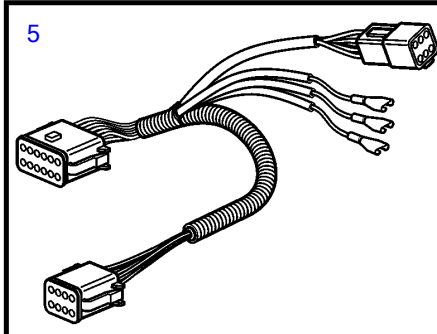

8.1Gi-J, 8.1Gi-JF, 8.10Si-J, 8.10Si-JF, 8.1GXi-J, 8.1GXi-JF

8.1Gi-J, 8.1Gi-JF, 8.1OSi-J, 8.1OSi-JF, 8.1GXi-J, 8.1GXi-JF

REF	PART NO.	QTY	DESCRIPTION	SEE SEC.	NOTES
1	881801	1	Wiring harness		Included in EVC cable kit 3587052., L=2,0m
2	3587071	1	Starter switch		
3	859953	1	• Key		State key code when ordering
			• Bulletin 49-30	49-30-EN	Key P/N 859953
4	21339317	1	Control unit		
	3589927	1	Software		Warehouse programming. This p/n can not be ordered, but will be used for invoicing.
	3589926	1	Software		Vodia-programming. This p/n can not be ordered, but will be used for invoicing.
5	21207240	1	Wiring harness		HIU to engine.
6	3807228	1	Wiring harness		For trim instrument and instrument light, L=0.5m
7	3807229	1	Wiring harness		for connecting fuel, rudder and water level senders, L=5.0m
	874960	1	Housing		
	874961	1	Wedge		
	874035	6	Cable terminal		
8	3885806	1	Wiring harness		For trim pump and trim sender, Included in EVC cable kit 3587052., L=5.0m
9	3842733	1	Extension cable'verl		L=3.0m, 6-Way
	3842734	1	Extension cable'verl		L=5.0m, 6-Way
	3842735	1	Extension cable'verl		L=7.0m, 6-Way
	3842736	1	Extension cable'verl		L=9.0m, 6-Way
	3842737	1	Extension cable'verl		L=11.0m, 6-Way
10	888248	1	Extension cable'verl		Multilink., L=10.0' (3.0m), 8-way.
	888249	1	Extension cable'verl		L=5.0m, 8-way.
	888250	1	Extension cable'verl		L=23.0' (7.0m), 8-way.
	888251	1	Extension cable'verl		L=9.0m, 8-way.
	888253	1	Extension cable'verl		L=11,00m, 8-way.
11	3840433	1	Sealing plug		Plug for connection in HIU when reverse gear is used.
12	3884818	1	Display, kit		Replaced by 3849972
	3849972	1	Display		Replaced by 3595108
	3595108	1	Display		Replaced by 21173162
	21173162	1	Display		
13		1	• Display		
14	830928	4	• Stud		
15	830930	4	• Wing nut		
16	3588207	1	• Cable kit		
17	3848966	1	Control unit		
			• Bulletin P-38-1-1	P-38-1-1-EN	ADU - Automatic Dimmer Unit
18	873112	1	Position sensor		SOLAS
19	3594603	1	Wiring harness		SOLAS