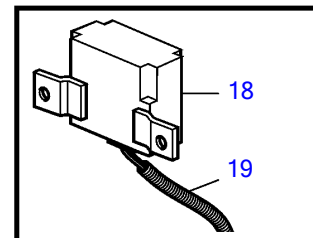

8.1Gi-J, 8.1Gi-JF, 8.10Si-J, 8.10Si-JF, 8.1GXi-J, 8.1GXi-JF

8.1Gi-J, 8.1Gi-JF, 8.1OSi-J, 8.1OSi-JF, 8.1GXi-J, 8.1GXi-JF

REF	PART NO.	QTY	DESCRIPTION	SEE SEC.	NOTES
1	881801	1	Wiring harness		Included in EVC cable kit 3587052., L=2,0m
2	3587071	1	Starter switch		
3	859953	1	• Key		State key code when ordering
			• Bulletin 49-30	49-30-EN	Key P/N 859953
4	21339317	1	Control unit		
	3589927	1	Software		Warehouse programming. This p/n can not be ordered, but will be used for invoicing.
	3589926	1	Software		Vodia-programming. This p/n can not be ordered, but will be used for invoicing.
5	21207240	1	Wiring harness		HIU to engine.
6	3807228	1	Wiring harness		For trim instrument and instrument light, L=0.5m
7	3807229	1	Wiring harness		for connecting fuel, rudder and water level senders, L=5.0m
	874960	1	Housing		
	874961	1	Wedge		
	874035	6	Cable terminal		
8	3885806	1	Wiring harness		For trim pump and trim sender, Included in EVC cable kit 3587052., L=5.0m
9	3842733	1	Extension cable'verl		L=3.0m, 6-Way
	3842734	1	Extension cable'verl		L=5.0m, 6-Way
	3842735	1	Extension cable'verl		L=7.0m, 6-Way
	3842736	1	Extension cable'verl		L=9.0m, 6-Way
	3842737	1	Extension cable'verl		L=11.0m, 6-Way
10	888248	1	Extension cable'verl		Multilink., L=10.0' (3.0m), 8-way.
	888249	1	Extension cable'verl		L=5.0m, 8-way.
	888250	1	Extension cable'verl		L=23.0' (7.0m), 8-way.
	888251	1	Extension cable'verl		L=9.0m, 8-way.
	888253	1	Extension cable'verl		L=11,00m, 8-way.
11	3840433	1	Sealing plug		Plug for connection in HIU when reverse gear is used.
12	3884818	1	Display, kit		Replaced by 3849972
	3849972	1	Display		Replaced by 3595108
	3595108	1	Display		Replaced by 21173162
	21173162	1	Display		
13		1	• Display		
14	830928	4	• Stud		
15	830930	4	• Wing nut		
16	3588207	1	• Cable kit		
17	3848966	1	Control unit		
			• Bulletin P-38-1-1	P-38-1-1-EN	ADU - Automatic Dimmer Unit
18	873112	1	Position sensor		SOLAS
19	3594603	1	Wiring harness		SOLAS