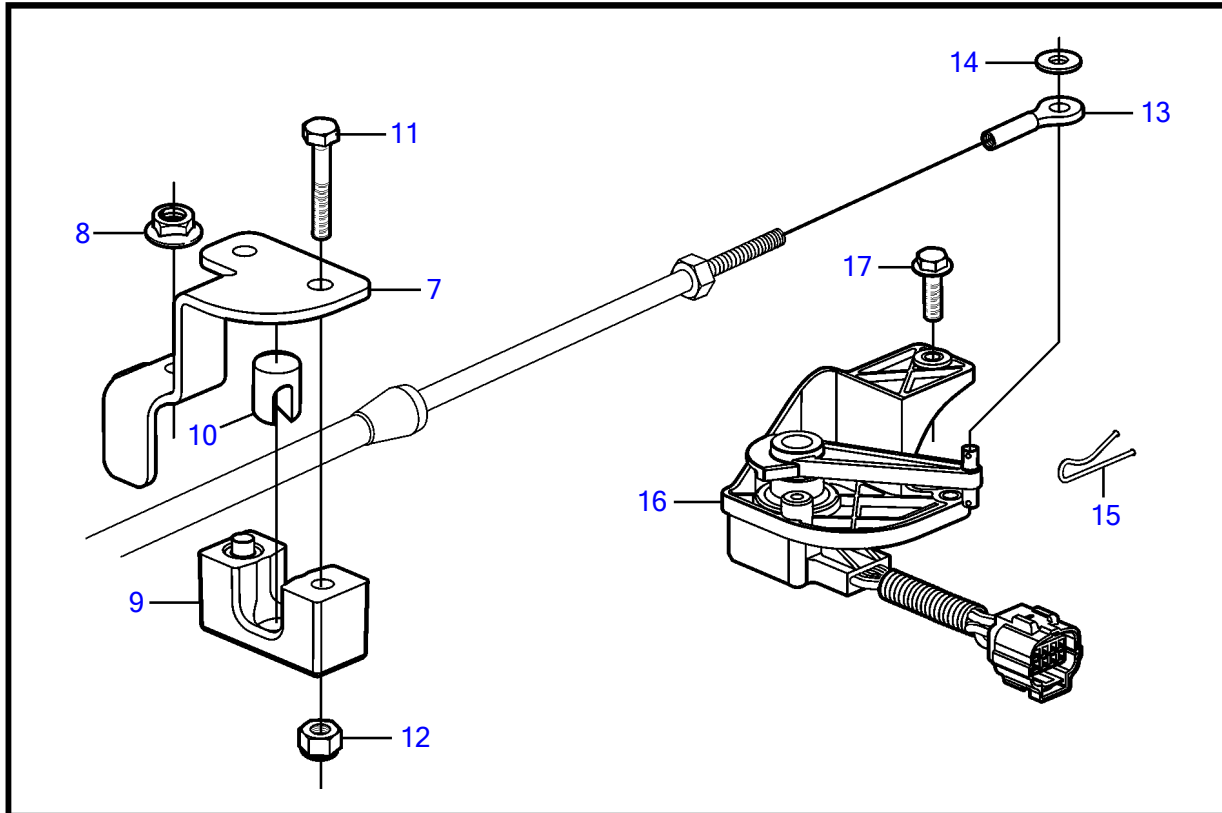

8.1Gi-H, 8.1Gi-HF, 8.1GXi-G, 8.1GXi-GF, 8.1OSi-D, 8.1OSi-DF

8.1Gi-H, 8.1Gi-HF, 8.1GXi-G, 8.1GXi-GF, 8.1OSi-D, 8.1OSi-DF

REF	PART NO.	QTY	DESCRIPTION	SEE SEC.	NOTES
1	3817844	1	Throttle body		
		1	• Valve, idle air control		not sold separately
		1	• Sensor, throttle position		not sold separately
		1	• Control, throttle position		not sold separately
2	3857476	1	Gasket		
3	981124	3	Flange nut		
4	3857486	3	Stud		
5	3818427	1	Flame shield		
6	3847663	1	Hose clamp		
7	3819670	1	Bracket		
8	981124	1	Flange nut		
9	3850266	1	Anchor		
10	3852019	1	Retainer		
11	(3852048)	1	Screw		Obsolete part
12	3852118	1	Nut		
13	3850941	1	Adapter		
14	3852193	1	Washer		
15	3852052	1	Split pin		
16	3817845	1	Bracket		
			• Bulletin P-27-1-1	P-27-1-1-EN	Throttle Arm
17	947542	2	Flange screw		