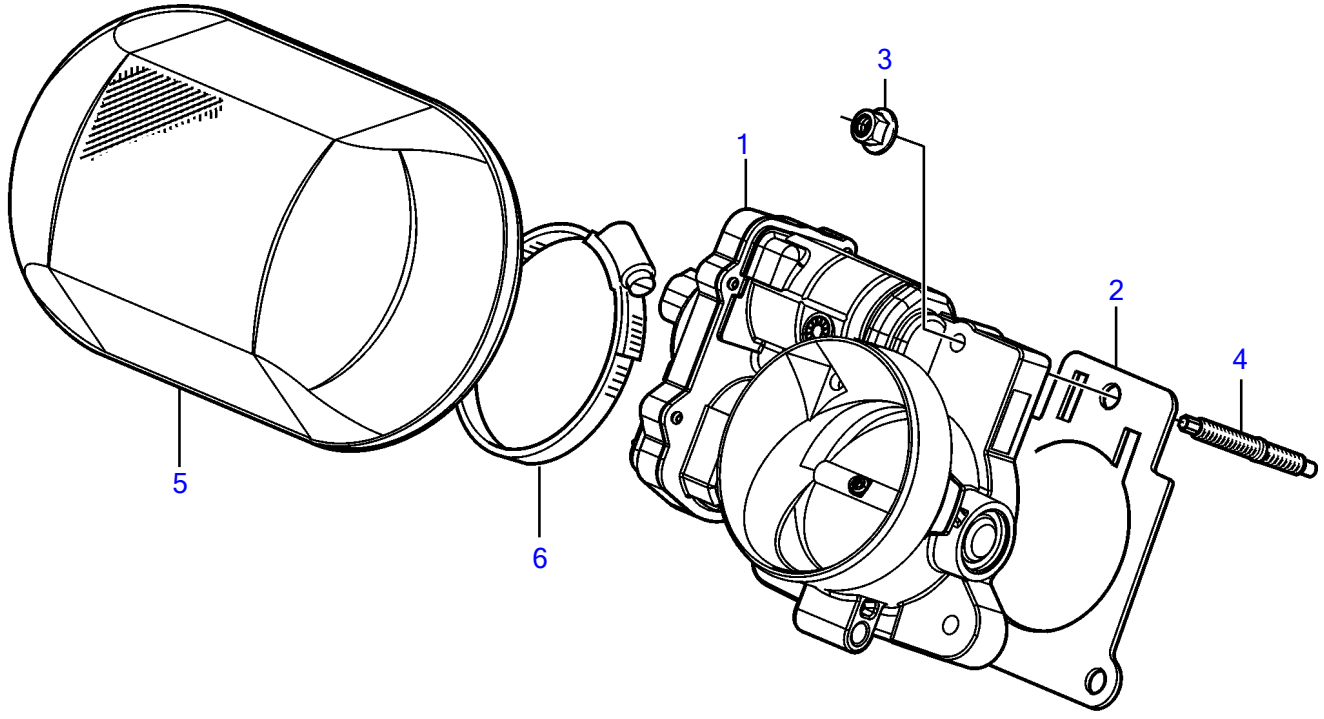

8.1Gi-H, 8.1Gi-HF, 8.1GXi-G, 8.1GXi-GF, 8.1OSi-D, 8.1OSi-DF

8.1Gi-H, 8.1Gi-HF, 8.1GXi-G, 8.1GXi-GF, 8.1OSi-D, 8.1OSi-DF

REF	PART NO.	QTY	DESCRIPTION	SEE SEC.	NOTES
1	3817844	1	Throttle body		
		1	• Valve, idle air control		not sold separately
		1	• Sensor, throttle position		not sold separately
		1	• Control, throttle position		not sold separately
2	3857476	1	Gasket		
3	981124	3	Flange nut		
4	3857486	3	Stud		
5	3818427	1	Flame shield		
6	3847663	1	Hose clamp		
7	3819670	1	Bracket		
8	981124	1	Flange nut		
9	3850266	1	Anchor		
10	3852019	1	Retainer		
11	(3852048)	1	Screw		Obsolete part
12	3852118	1	Nut		
13	3850941	1	Adapter		
14	3852193	1	Washer		
15	3852052	1	Split pin		
16	3817845	1	Bracket		
			• Bulletin P-27-1-1	P-27-1-1-EN	Throttle Arm
17	947542	2	Flange screw		