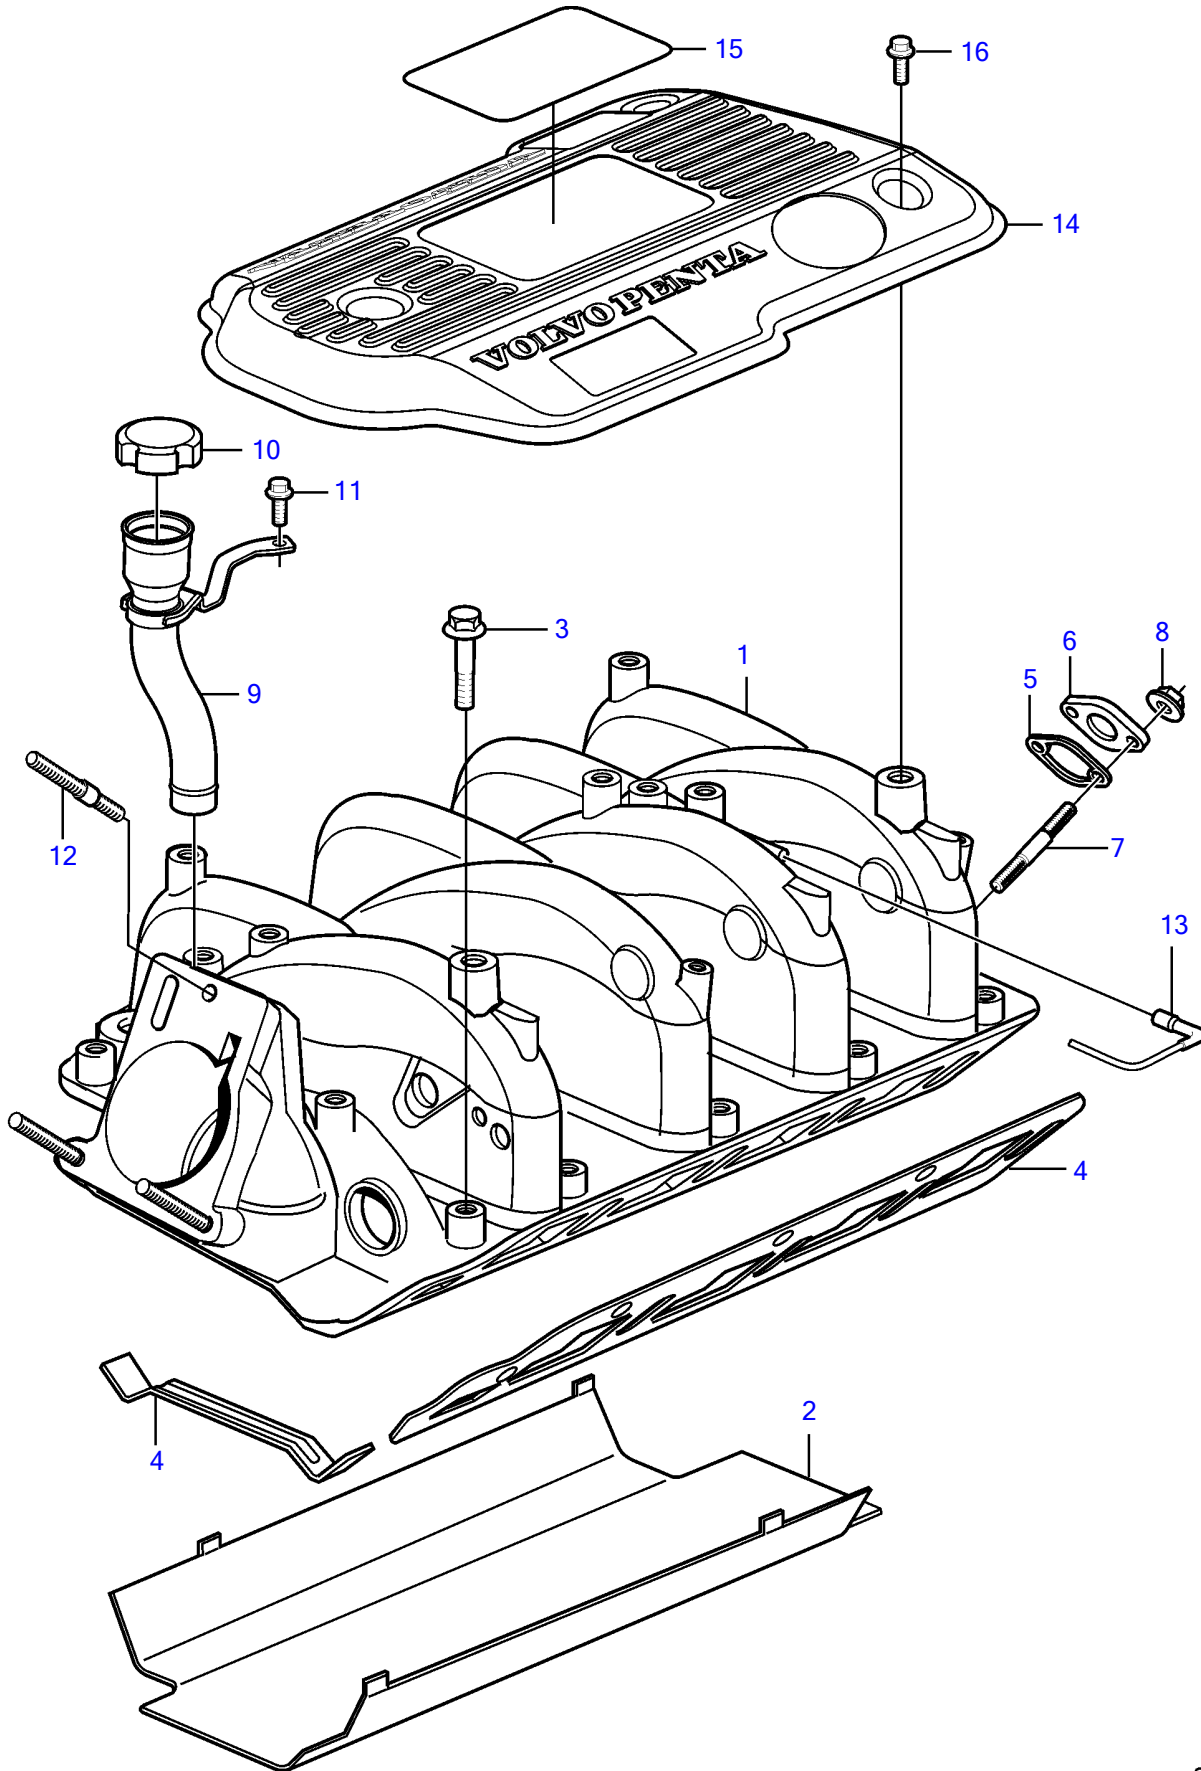

8.1Gi-H, 8.1Gi-HF

8.1Gi-H, 8.1Gi-HF

REF	PART NO.	QTY	DESCRIPTION	NOTES
1	3808519	1	Inlet pipe	
2		1	Shield	part not sold
3	3808529	10	Bolt	
4	3808528	1	Intake gasket	
5	3861023	1	Gasket	
6	(3861001)	1	Cover	Obsolete part
7		2	Stud	part not sold
8		2	Nut	part not sold
9	3819138	1	Tube	
10	3863006	1	Cardboard tube	
11	947542	1	Flange screw	
12	3857486	3	Stud	
13	3589018	1	Hose	
14	3818428	1	Cover	
15	3861895	1	Decal	8.1Gi
16	946544	3	Flange screw	