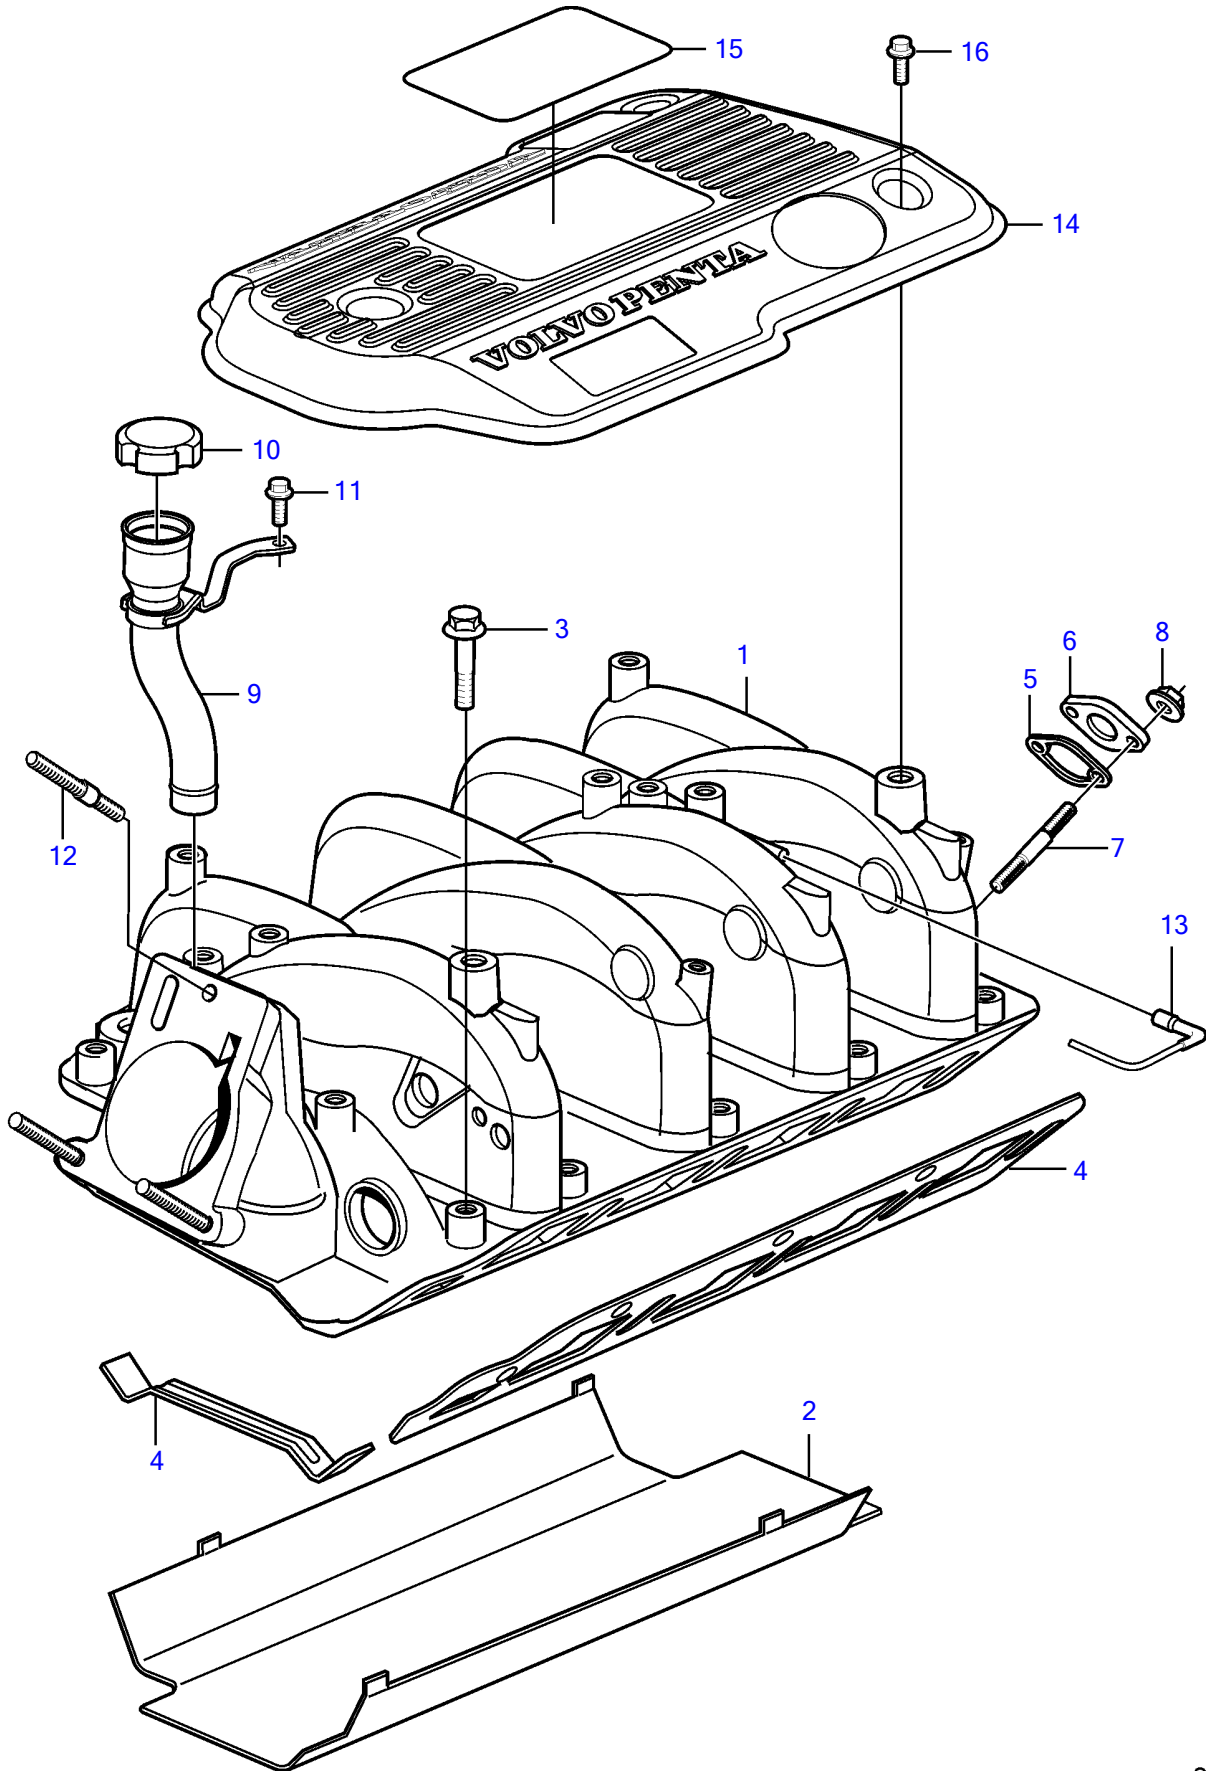

8.10Si-D, 8.10Si-DF

8.1OSi-D, 8.1OSi-DF

REF	PART NO.	QTY	DESCRIPTION	NOTES
1	3808519	1	Inlet pipe	
2		1	Shield	part not sold
3	3808529	10	Bolt	
4	3808528	1	Intake gasket	
5	3861023	1	Gasket	
6	(3861001)	1	Cover	Obsolete part
7		2	Stud	part not sold
8		2	Nut	part not sold
9	3819138	1	Tube	
10	3863006	1	Cardboard tube	
11	947542	1	Flange screw	
12	3857486	3	Stud	
13	3589018	1	Hose	
14	3818428	1	Cover	
15	3588368	1	Decal	8.1OSi
16	946544	3	Flange screw	