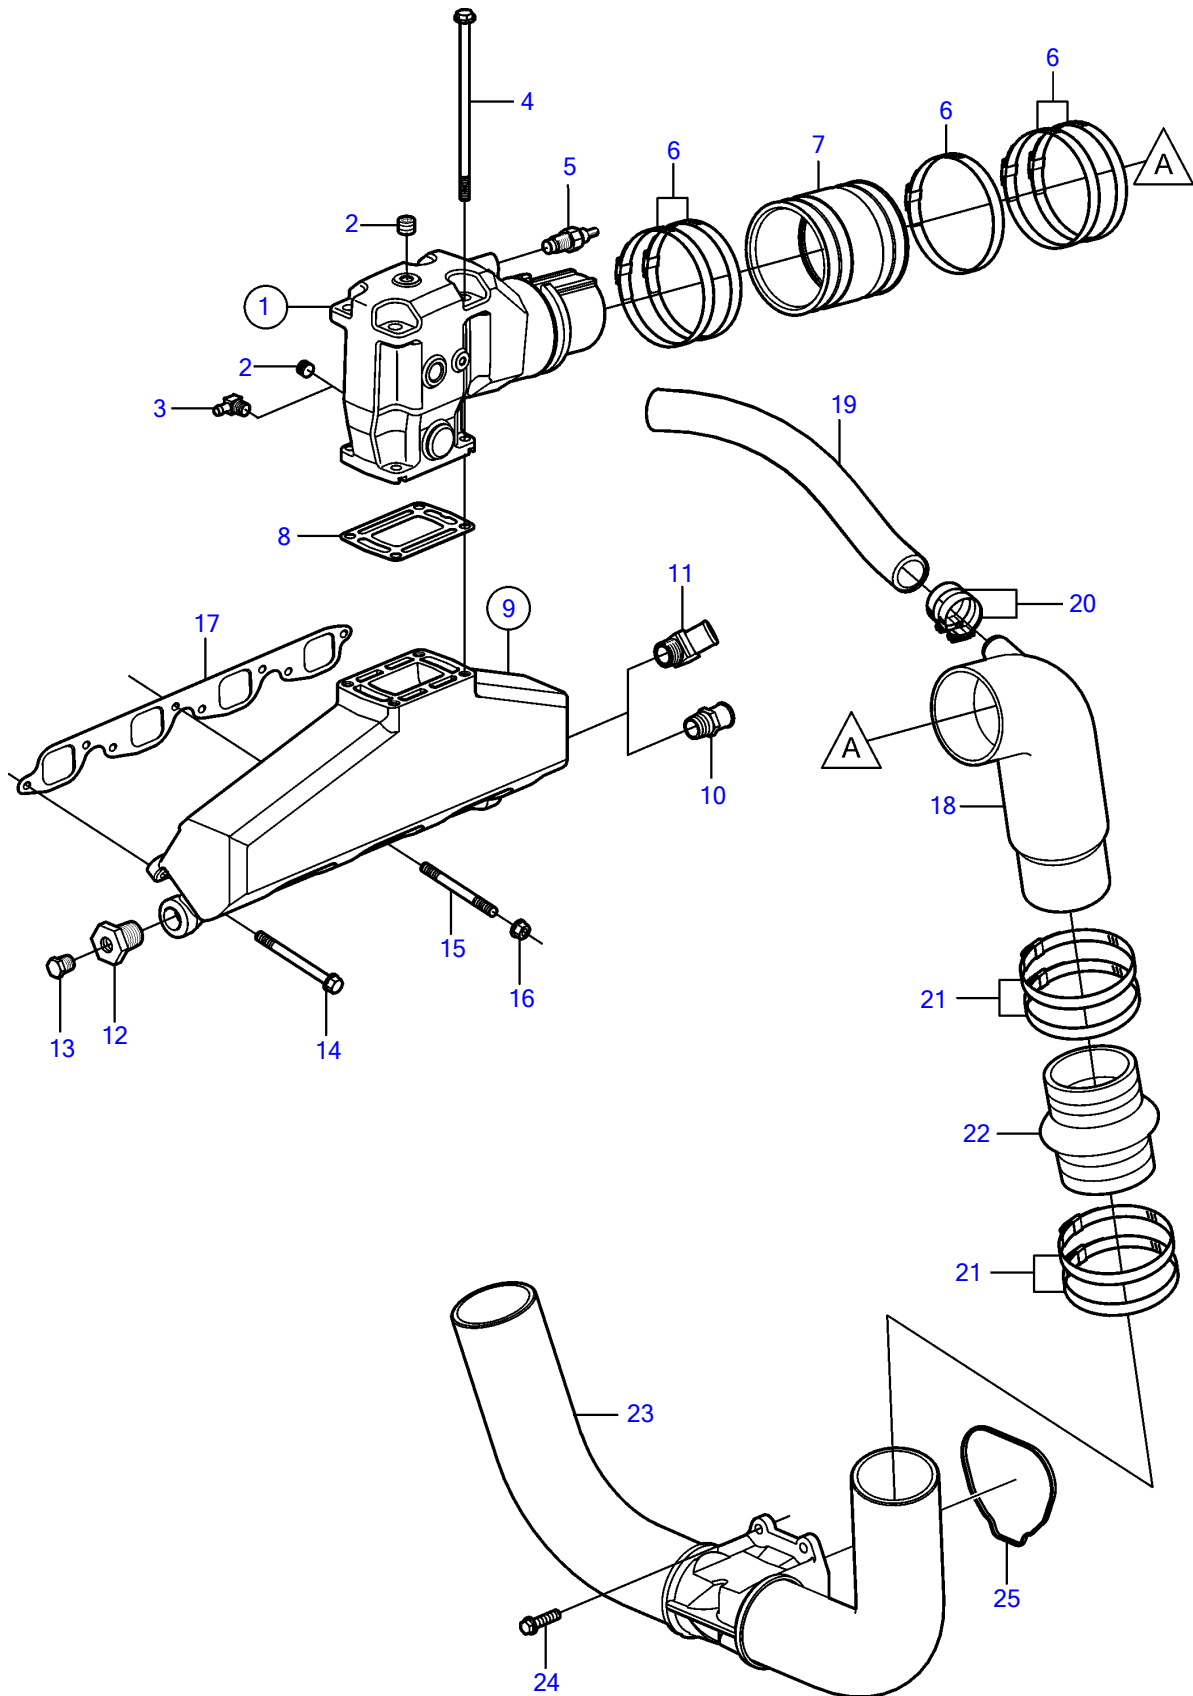

8.1Gi-H, 8.1Gi-HF, 8.1GXi-G, 8.1GXi-GF

23393

8.1Gi-H, 8.1Gi-HF, 8.1GXi-G, 8.1GXi-GF

REF	PART NO.	QTY	DESCRIPTION	SEE SEC.	NOTES
1	3863061	2	Elbow		
			• Bulletin P-25-1-5	P-25-1-5-EN	Riser Extension Kit
			• Bulletin P-25-1-4	P-25-1-4-EN	Tall Riser Options
2	3850740	3	• Plug		
3	3853597	1	Elbow		
4	3808361	8	Flange screw		
5	3862500	1	Temperature sensor		
6	3863443	10	Hose clamp		
7	3852696	2	Hose		
8	3863191	1	Kit		
		2	Gasket		not sold separately
9	3860855	2	Exhaust manifold		
10	3861159	X	Nipple		
11	3807044	X	Elbow nipple		
12	3861160	2	Fitting		
13	3850802	2	Plug		
14	945444	8	Flange screw		
15	982974	8	Stud		
16	945408	8	Flange nut		
17	3852472	2	Gasket		
18	3863461	1	Exhaust pipe		Starboard
	3863462	1	Exhaust pipe		Port
19	3862206	1	Hose		
20	3863440	4	Hose clamp		
21	3863442	8	Hose clamp		
22	3863450	2	Bellows		
23	3841847	1	Exhaust pipe		
24	3841928	4	Flange screw		
25	3841013	1	Gasket		