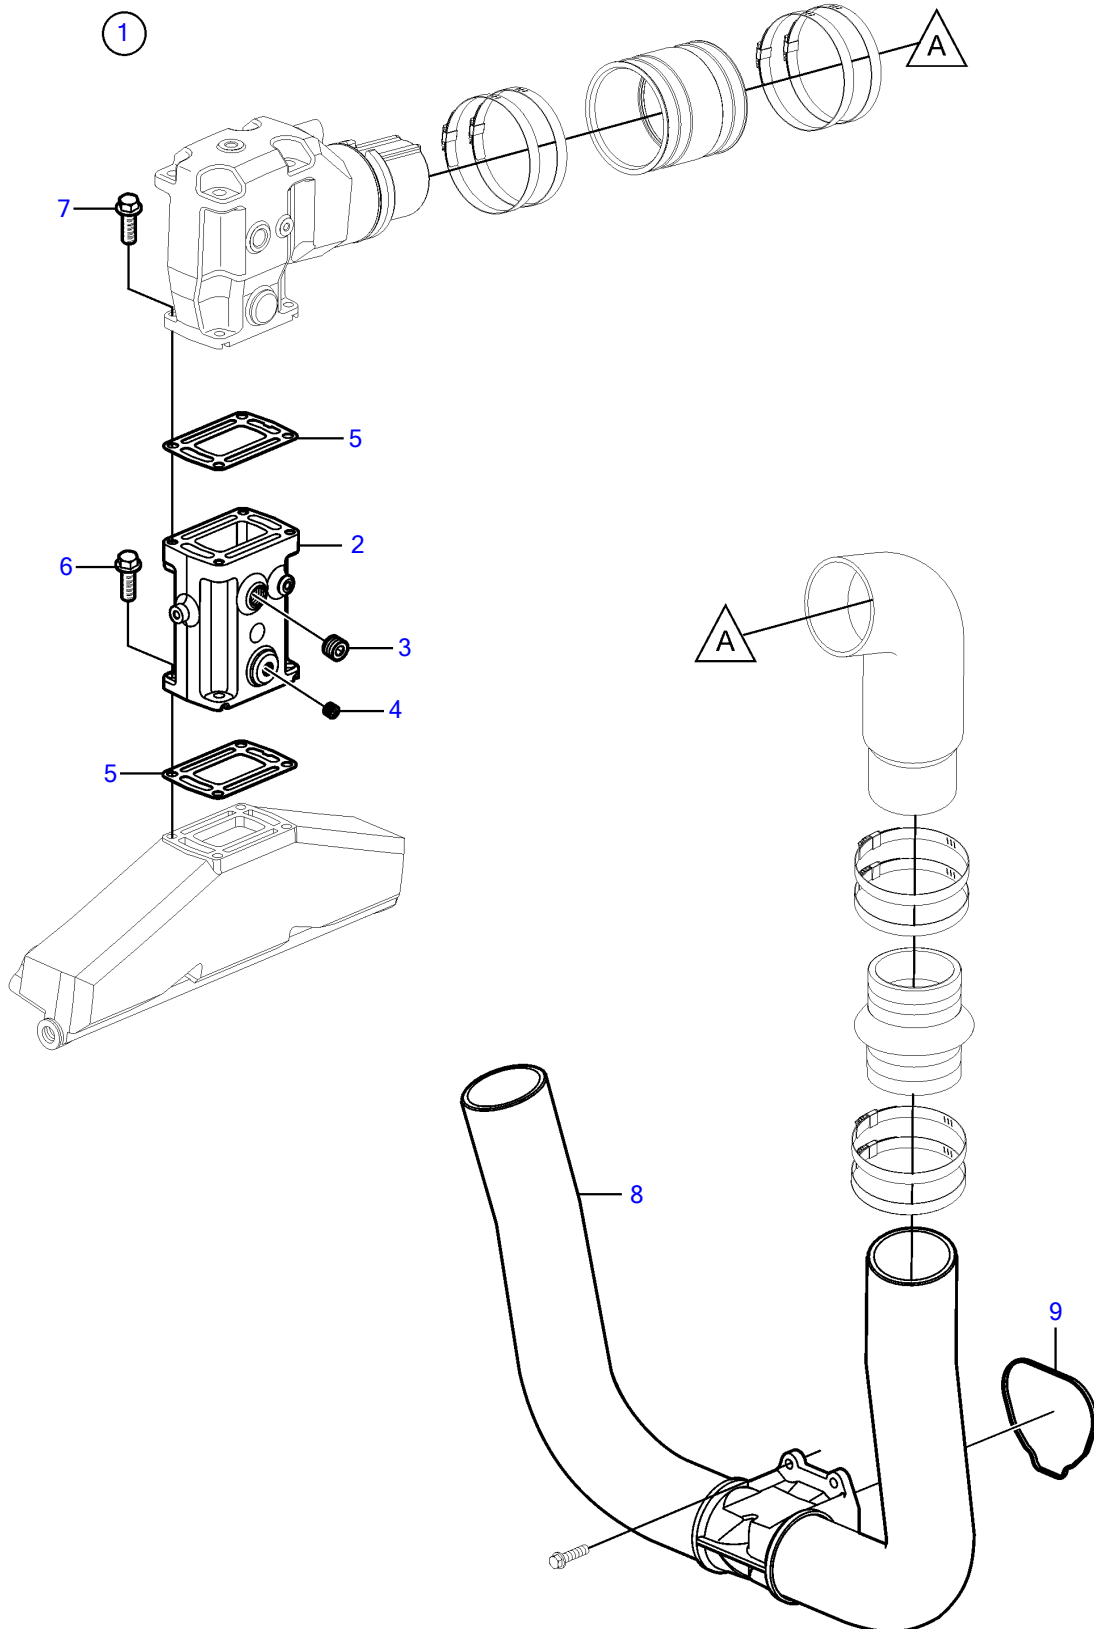

8.1Gi-H, 8.1Gi-HF, 8.1GXi-G, 8.1GXi-GF

8.1Gi-H, 8.1Gi-HF, 8.1GXi-G, 8.1GXi-GF

REF	PART NO.	QTY	DESCRIPTION	SEE SEC.	NOTES
1	3886143	1	Kit		
2	3842853	2	• Exhaust pipe extensi		
			• Bulletin P-25-1-4	P-25-1-4-EN	Tall Riser Options
3	3850999	4	• • Plug		
4	3850740	4	• • Plug		
5	3863191	2	• Kit		
		4	• • Gasket		
6	3887488	8	• Flange screw		
7	3887488	6	• Flange screw		L=32mm
	3853547	2	• Flange screw		L=51mm
8	3885349	1	• Exhaust pipe		
9	3841013	1	• Gasket		