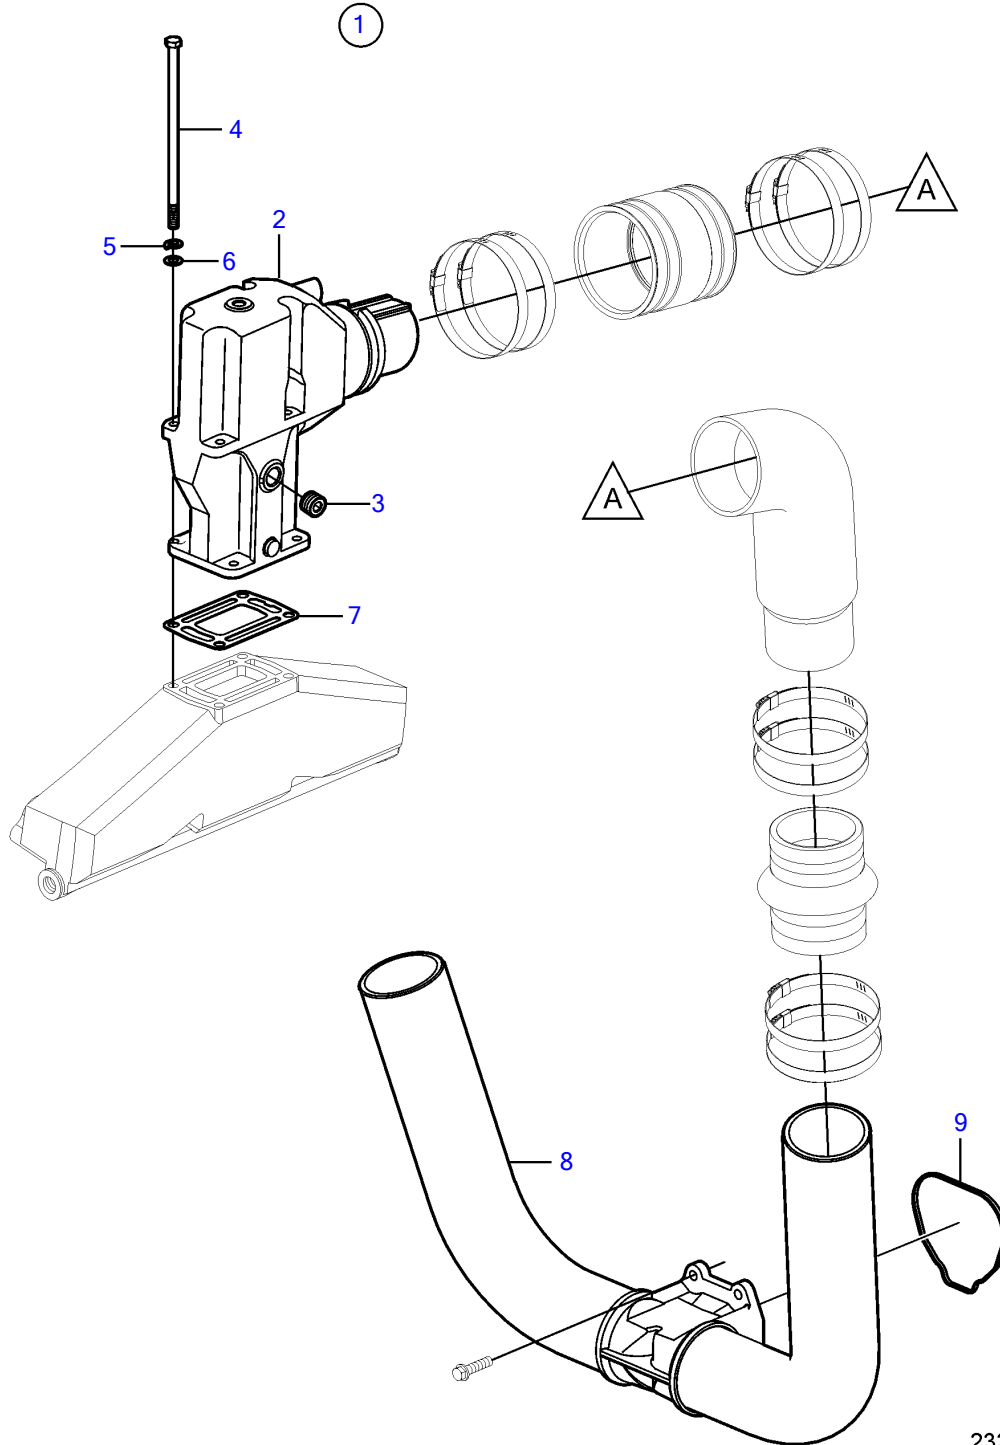

8.1Gi-H, 8.1Gi-HF, 8.1GXi-G, 8.1GXi-GF

8.1Gi-H, 8.1Gi-HF, 8.1GXi-G, 8.1GXi-GF

REF	PART NO.	QTY	DESCRIPTION	SEE SEC.	NOTES
1	3886142	1	Kit		
2	3862627	2	• Elbow		
			• Bulletin P-25-1-4	P-25-1-4-EN	Tall Riser Options
3	3850999	4	• Plug		
4	3852830	8	• Screw		
5	3852002	8	• Spring washer		
6	3852058	8	• Washer		
7	3863191	1	• Kit		
		2	• • Gasket		not sold separately
8	3885347	1	• Exhaust pipe		
9	3841013	1	• Gasket		