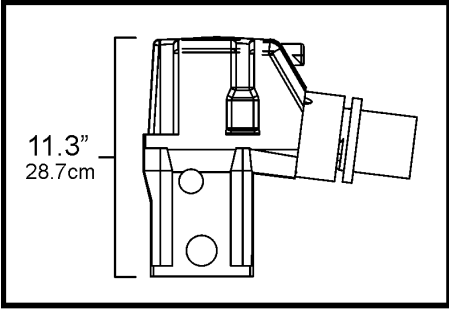

8.1Gi-H, 8.1Gi-HF, 8.1GXi-G, 8.1GXi-GF

8.1Gi-H, 8.1Gi-HF, 8.1GXi-G, 8.1GXi-GF

REF	PART NO.	QTY	DESCRIPTION	SEE SEC.	NOTES
1	3886142	1	Kit		
2	3862627	2	• Elbow		
			• Bulletin P-25-1-4	P-25-1-4-EN	Tall Riser Options
3	3850999	4	• Plug		
4	3852830	8	• Screw		
5	3852002	8	• Spring washer		
6	3852058	8	• Washer		
7	3863191	1	• Kit		
		2	• • Gasket		not sold separately
8	3885347	1	• Exhaust pipe		
9	3841013	1	• Gasket		