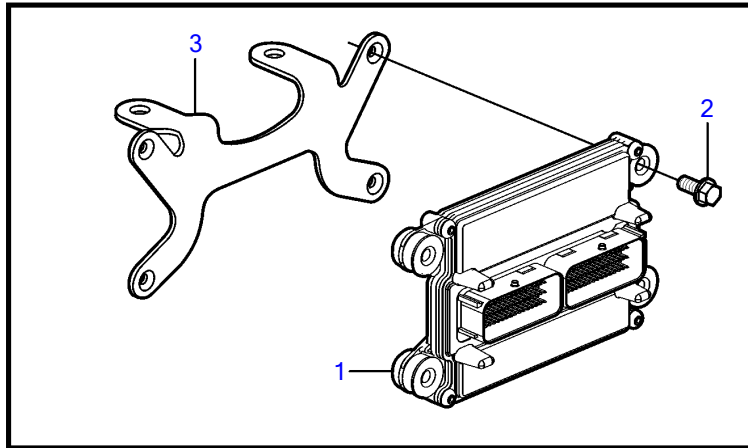

8.1Gi-H, 8.1Gi-HF, 8.1OSi-D, 8.1OSi-DF

23396

Upd:2014-06-20

23396

7746220-28-10085

8.1Gi-H, 8.1Gi-HF, 8.1OSi-D, 8.1OSi-DF

REF	PART NO.	QTY	DESCRIPTION
1	3885461	1	Module
2	3843651	4	Flange screw
3	3817811	1	Bracket
4	3861301	2	Knock sensor
5	3887328	1	Sensor
6	3887970	1	Fitting
7	3808516	1	Sensor, crankshaft position
8		1	• O-ring
9	3861262	1	Bolt
10	3862500	2	Temperature sensor
11	3854527	1	Sensor, mat
12	3861321	1	Sensor, map
13	3858988	1	• Sealing
14	3861240	1	Bolt
15	3850397	1	Switch, coolant water temp.
16	3808513	1	Sensor, camshaft position
17		1	• O-ring
18		1	Screw
19		1	Spacer