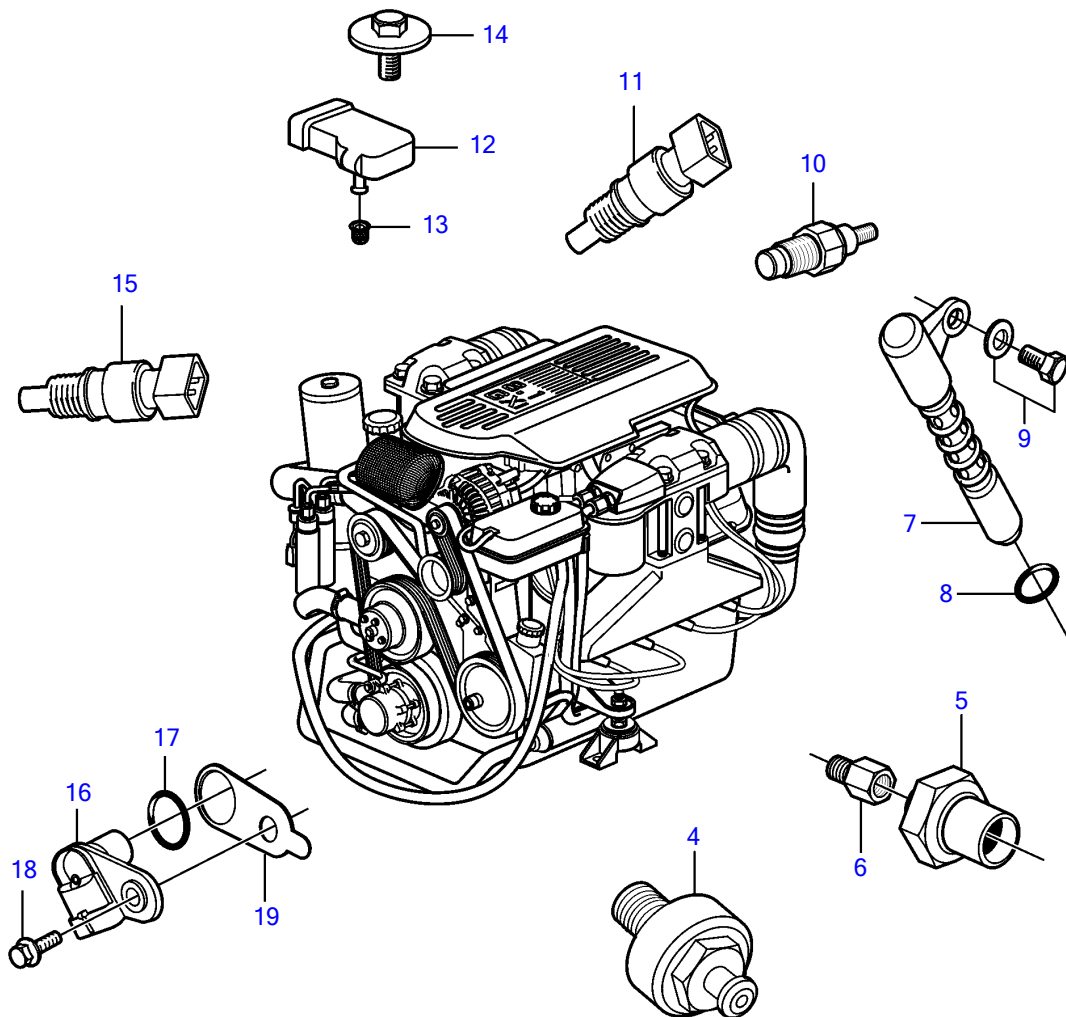

8.1Gi-H, 8.1Gi-HF, 8.1OSi-D, 8.1OSi-DF

23396

Upd:2014-06-20

23396

7746220-28-10085

8.1Gi-H, 8.1Gi-HF, 8.1OSi-D, 8.1OSi-DF

REF	PART NO.	QTY	DESCRIPTION
1	3885461	1	Module
2	3843651	4	Flange screw
3	3817811	1	Bracket
4	3861301	2	Knock sensor
5	3887328	1	Sensor
6	3887970	1	Fitting
7	3808516	1	Sensor, crankshaft position
8		1	• O-ring
9	3861262	1	Bolt
10	3862500	2	Temperature sensor
11	3854527	1	Sensor, mat
12	3861321	1	Sensor, map
13	3858988	1	• Sealing
14	3861240	1	Bolt
15	3850397	1	Switch, coolant water temp.
16	3808513	1	Sensor, camshaft position
17		1	• O-ring
18		1	Screw
19		1	Spacer