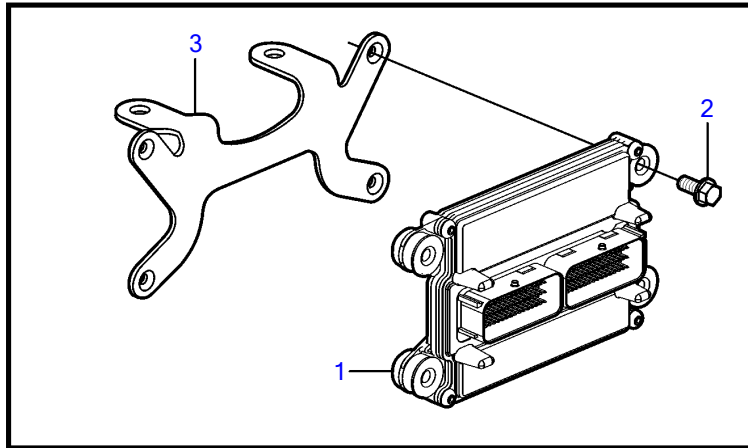

8.1GXi-G, 8.1GXi-GF

23396

Upd:2014-06-20

23396

7746220-28-10086

8.1GXi-G, 8.1GXi-GF

REF	PART NO.	QTY	DESCRIPTION	NOTES
1	3885465	1	Module	Replaced by 3889007
	3889007	1	Module	
2	3843651	4	Flange screw	
3	3817811	1	Bracket	
4	3861301	2	Knock sensor	
5	3887328	1	Sensor	
6	3887970	1	Fitting	
7	3808516	1	Sensor, crankshaft position	
8		1	• O-ring	not sold separately
9	3861262	1	Bolt	
10	3862500	2	Temperature sensor	
11	3854527	1	Sensor, mat	
12	3861321	1	Sensor, map	
13	3858988	1	• Sealing	
14	3861240	1	Bolt	
15	3850397	1	Switch, coolant water temp.	
16	3808513	1	Sensor, camshaft position	
17		1	• O-ring	
18		1	Screw	part not sold
19		1	Spacer	part not sold