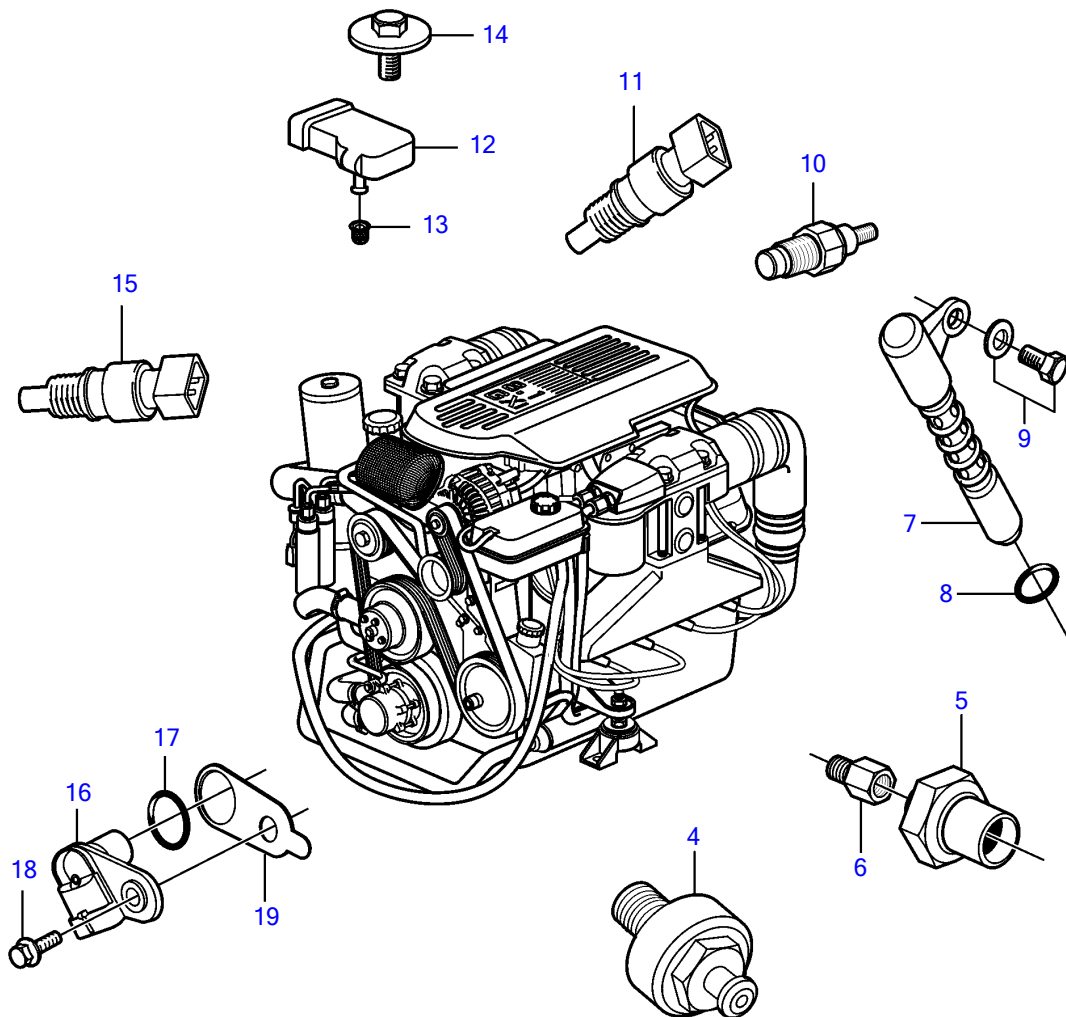

8.1GXi-G, 8.1GXi-GF

23396

Upd:2014-06-20

23396

7746220-28-10086

8.1GXi-G, 8.1GXi-GF

REF	PART NO.	QTY	DESCRIPTION	NOTES
1	3885465	1	Module	Replaced by 3889007
	3889007	1	Module	
2	3843651	4	Flange screw	
3	3817811	1	Bracket	
4	3861301	2	Knock sensor	
5	3887328	1	Sensor	
6	3887970	1	Fitting	
7	3808516	1	Sensor, crankshaft position	
8		1	• O-ring	not sold separately
9	3861262	1	Bolt	
10	3862500	2	Temperature sensor	
11	3854527	1	Sensor, mat	
12	3861321	1	Sensor, map	
13	3858988	1	• Sealing	
14	3861240	1	Bolt	
15	3850397	1	Switch, coolant water temp.	
16	3808513	1	Sensor, camshaft position	
17		1	• O-ring	
18		1	Screw	part not sold
19		1	Spacer	part not sold