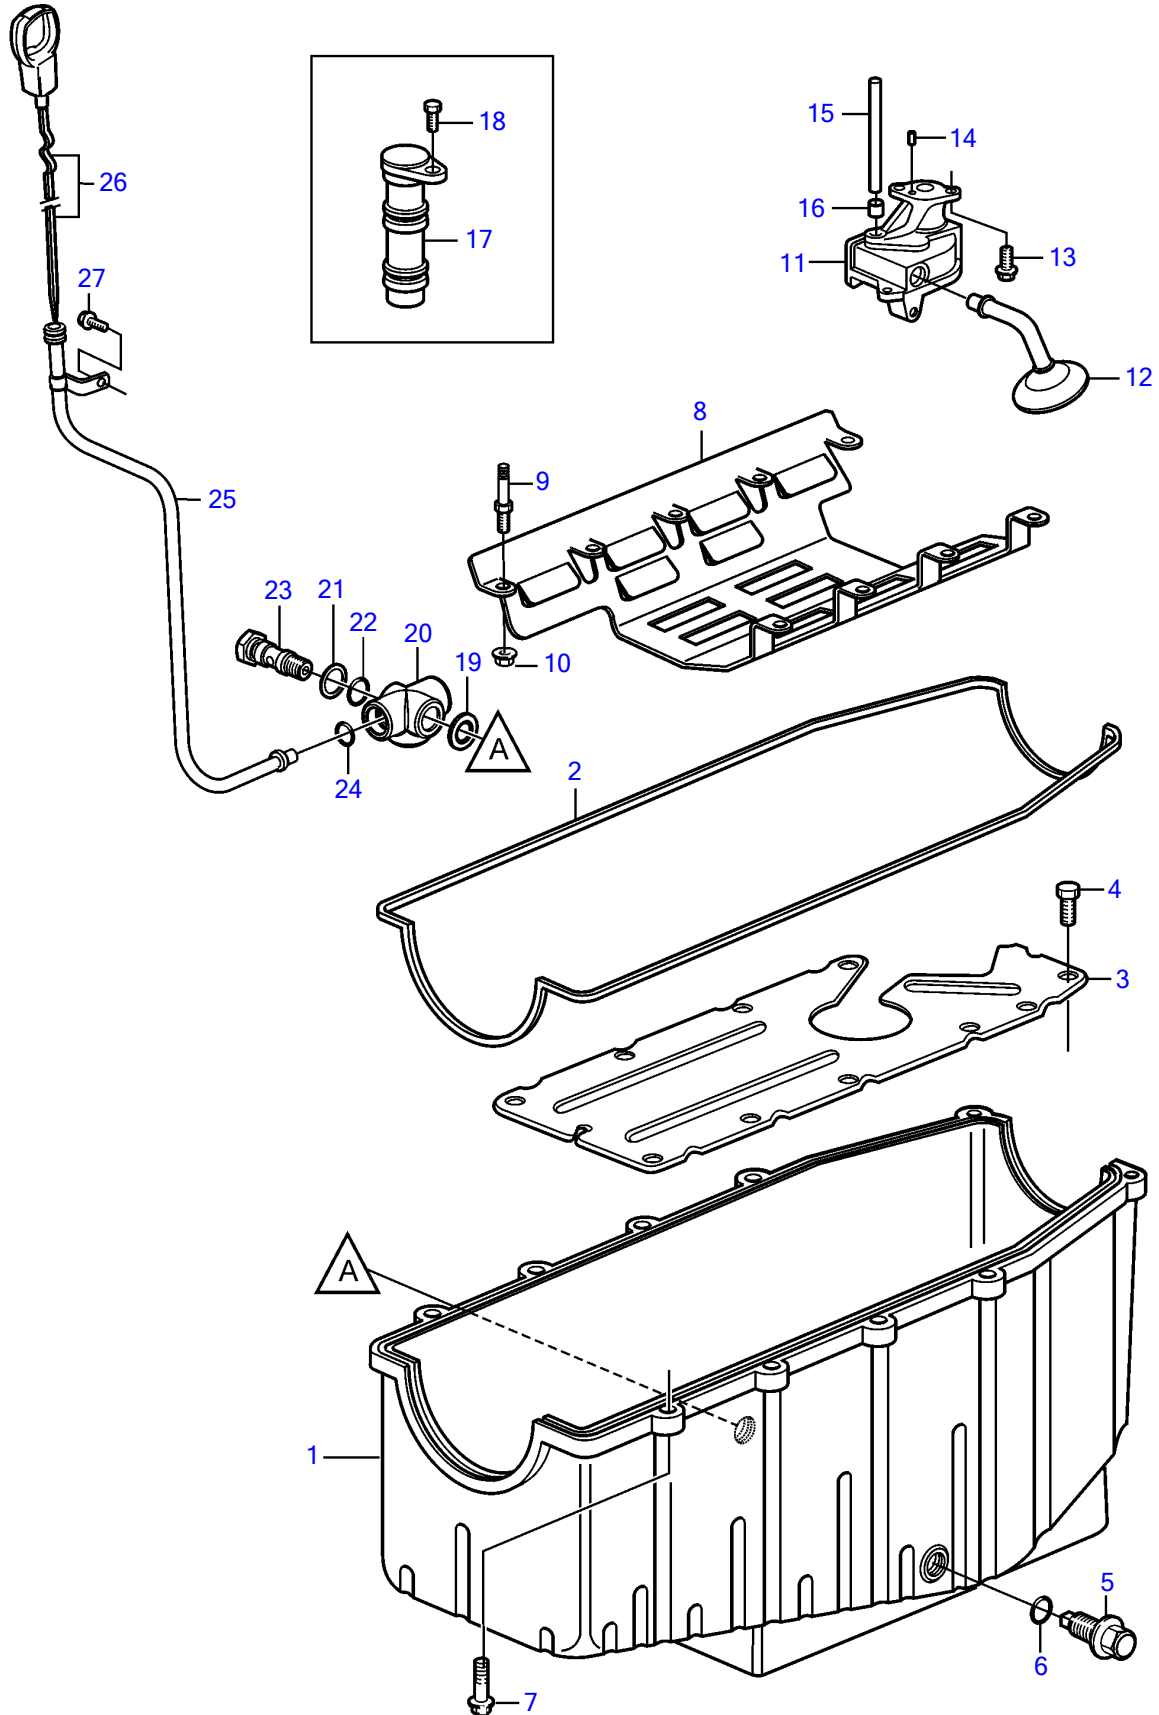

8.1Gi-H, 8.1Gi-HF, 8.1GXi-G, 8.1GXi-GF, 8.1OSi-D, 8.1OSi-DF

8.1Gi-H, 8.1Gi-HF, 8.1GXi-G, 8.1GXi-GF, 8.1OSi-D, 8.1OSi-DF

REF	PART NO.	QTY	DESCRIPTION	NOTES
1	3808521	1	Oil pan	
2	3861288	1	• Gasket	
3		1	• Baffle	not sold separately
4		10	• Screw	not sold separately
5	(3861380)	1	• Plug	Obsolete part
6	3861379	1	• • O-ring	
7	3861255	12	Bolt	
8	3808520	1	Oil deflector	
9	3861331	10	Stud	
10	3861302	9	Nut	
11	3861305	1	Oil pump	
12		1	Oil pump screen	part not sold
13	3861259	1	Bolt	
14	3855972	1	Pin	
15	(3855976)	1	Shaft	Obsolete part
16	3853199	1	Retainer	
17	3861276	1	Drive	
18	3861254	1	Bolt	
19	3851981	1	Washer	
20	3587783	1	Fitting	
21	3852007	1	Washer	
22	3853674	1	O-ring	
23	888958	1	Retainer	
24	3852033	1	O-ring	
25	3860963	1	Tube	
26	3862843	1	Gauge	
27	967949	1	Flange screw	