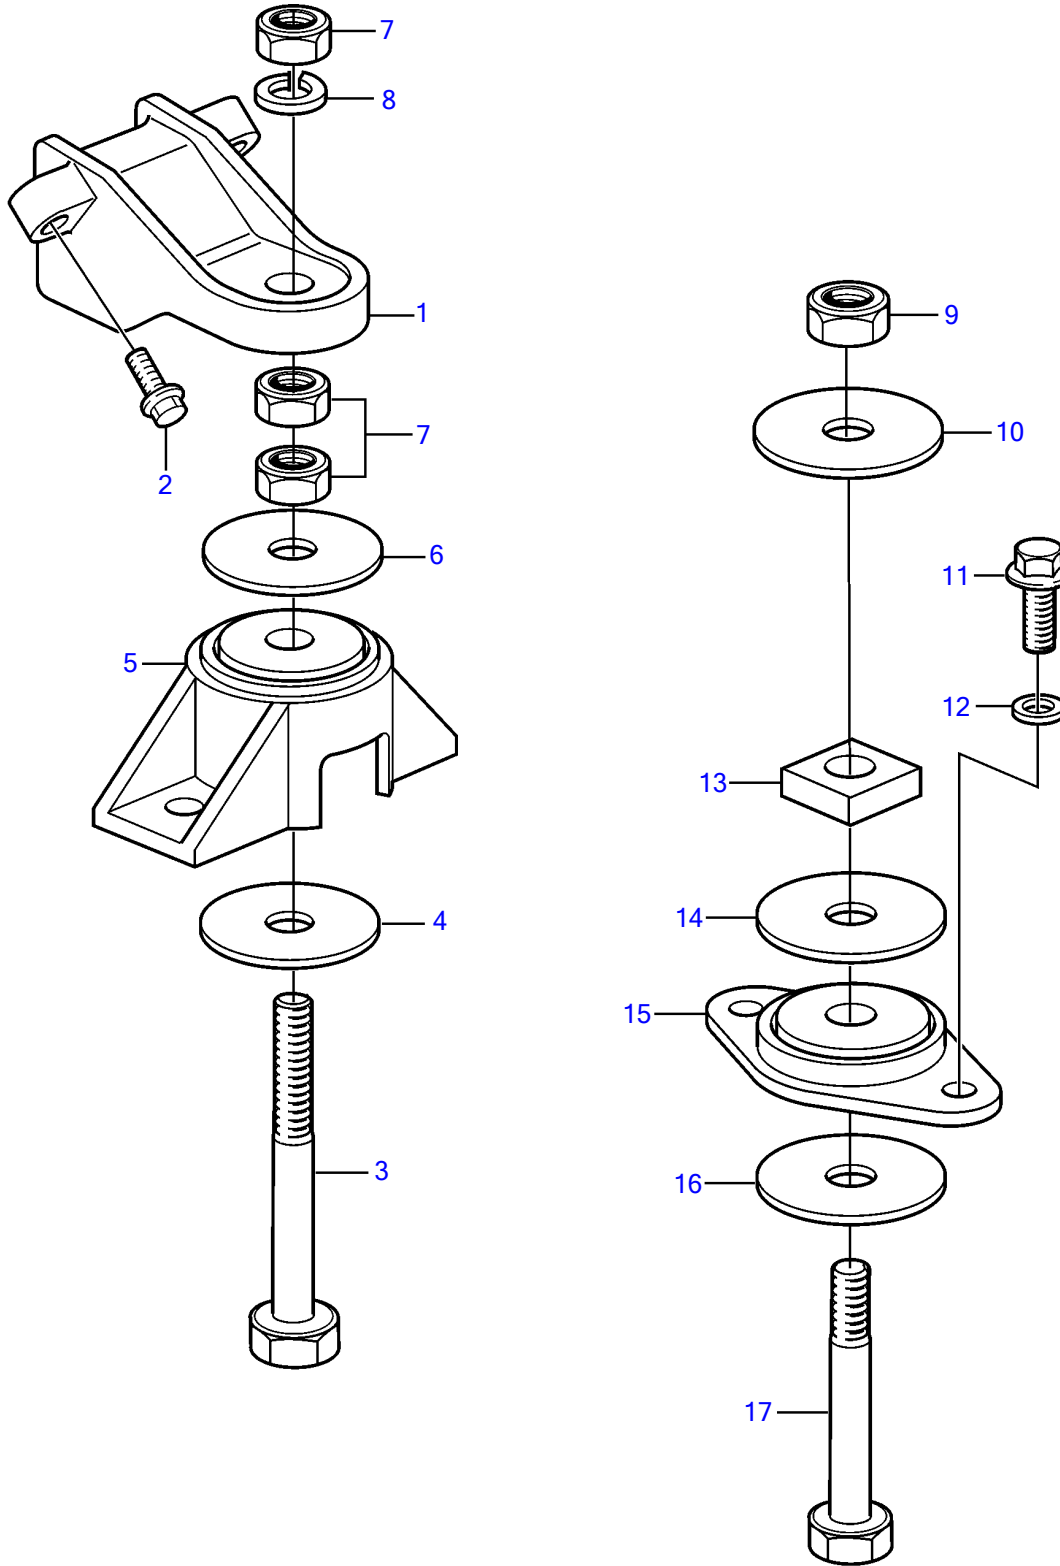

8.1Gi-H, 8.1Gi-HF, 8.1GXi-G, 8.1GXi-GF, 8.1OSi-D, 8.1OSi-DF

8.1Gi-H, 8.1Gi-HF, 8.1GXi-G, 8.1GXi-GF, 8.1OSi-D, 8.1OSi-DF

REF	PART NO.	QTY	DESCRIPTION
1	3818718	2	Bracket
2	3863139	6	Screw
3	3852566	2	Bolt
4	3852428	2	Washer
5	3853805	2	Rubber cushion
6	3852433	2	Washer
7	3852021	6	Nut
8	3852090	2	Spring washer
9	3862657	2	Nut
10	3852540	2	Washer
11	959968	4	Hexagon screw
12	980933	4	Washer
13	3852539	2	Square nut
14	3852622	2	Washer
15	3853806	2	Rubber cushion
16	3852542	2	Washer
17	3587962	2	Hexagon screw