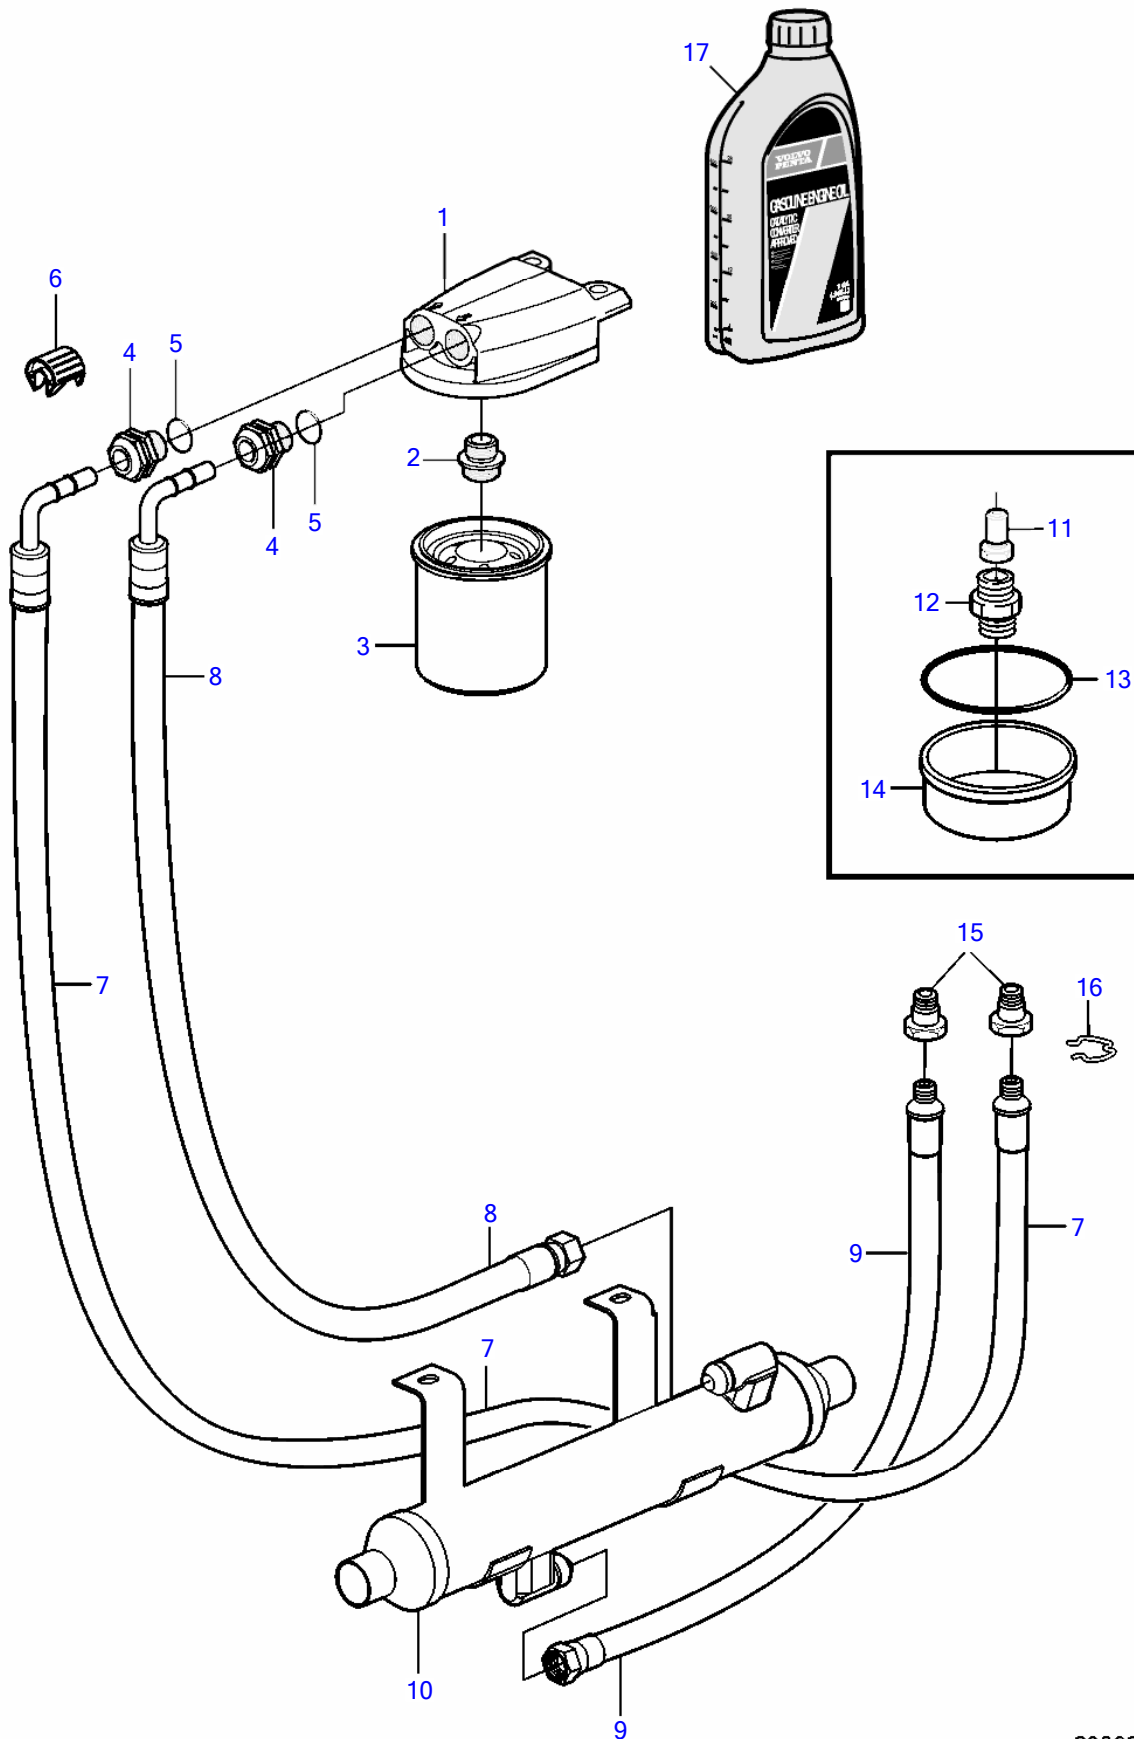

8.1Gi-H, 8.1Gi-HF, 8.1GXi-G, 8.1GXi-GF, 8.1OSi-D, 8.1OSi-DF

8.1Gi-H, 8.1Gi-HF, 8.1GXi-G, 8.1GXi-GF, 8.1OSi-D, 8.1OSi-DF

REF	PART NO.	QTY	DESCRIPTION	SEE SEC.	NOTES
1	3886045	1	Adapter		
2	3852015	1	• Connector		
3	835440	1	Oil filter		
			• Bulletin P-21-7-1	P-21-7-1-EN	Oil Filters, GM gas engines
4	3886181	2	Fitting screw		
5		2	• O-ring		
6		2	Clip		
7	3886068	1	Oil line		
8	3886070	1	Oil line		
9	3886071	1	Oil line		
10	3808572	1	Oil cooler		
11	857518	1	Valve		
12	3852097	1	Connector		
13	3852470	1	O-ring		
14	3860951	1	Housing		
15	3859083	2	Retainer		
16		2	• Clip		
17		X	Oil	36053	For current oil part numbers, follow link to "Maintenance Parts" page.