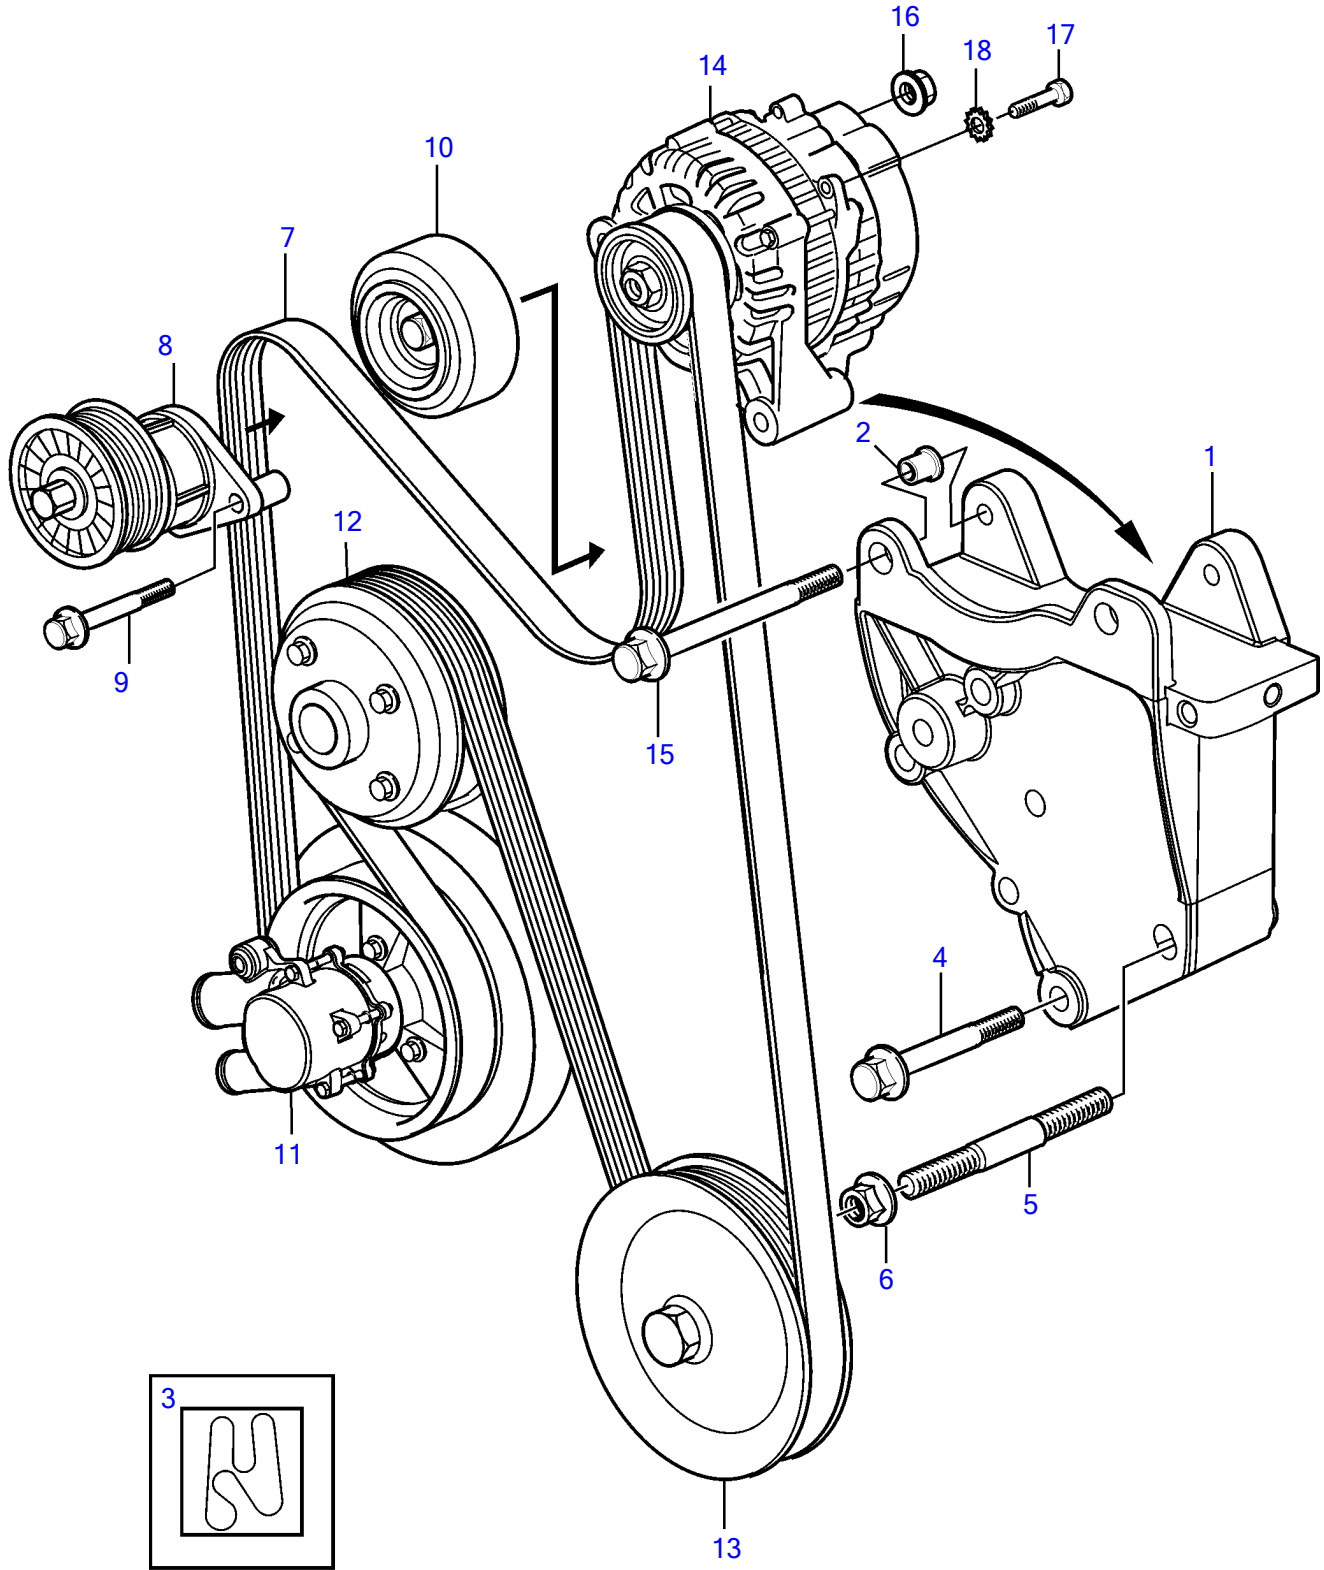

8.1Gi-H, 8.1Gi-HF, 8.1GXi-G, 8.1GXi-GF, 8.1OSi-D, 8.1OSi-DF

8.1Gi-H, 8.1Gi-HF, 8.1GXi-G, 8.1GXi-GF, 8.1OSi-D, 8.1OSi-DF

REF	PART NO.	QTY	DESCRIPTION
1	3819032	1	Bracket
2	3863175	2	• Bushing
3	3863274	1	Decal
4	3861016	3	Bolt
5	3843813	1	Stud
6	971098	1	Flange lock nut
7	3889126	1	Belt
8	3885250	1	Belt tensioner
9	965220	2	Flange screw
10	3861009	1	Pulley
11		1	Pump, sea water
12		1	Pulley, circulation pump
13		1	Pulley, power steering pump
14	3884950	1	Alternator
15	947790	2	Flange screw
16	945408	1	Flange nut
17	3852208	1	Screw
18	3852520	1	Washer