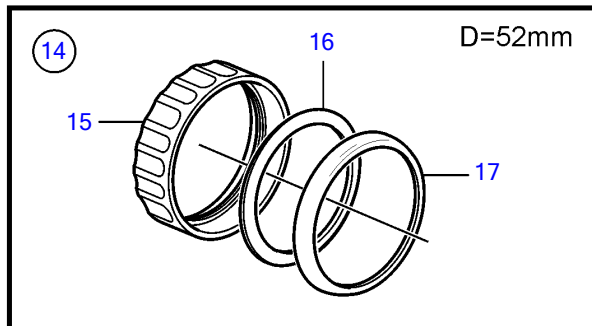

## 8.1Gi-H, 8.1Gi-HF, 8.1GXi-G, 8.1GXi-GF, 8.1OSi-D, 8.1OSi-DF

REF	PART NO.	QTY	DESCRIPTION	NOTES
1	874919	1	Oil pressure gauge	Black 0-100 psi
	874932	1	Oil pressure gauge	White, 0-100 psi
	874908	1	Oil pressure gauge	Black, 0-7 bar
	874923	1	Oil pressure gauge	White, 0-7 bar
2	3812881	1	Instrument	Black, Analog
	3812911	1	Instrument	White, Analog
3	881648	1	Trimmer	Black, Digital
	881654	1	Trimmer	White, Digital
4	874904	1	Thermometer, coolant water	Black, 0-120°C
	874921	1	Thermometer, coolant water	White, 0-120°C
	874918	1	Thermometer, coolant water	Black, 40-250° f
	874931	1	Thermometer, coolant water	White, 40-250° f
5	881649	1	Voltmeter	12V, Black
	881658	1	Voltmeter	12V, White
6	874915	1	Instrument, alarm	Black
	874927	1	Instrument, alarm	White
7	874914	1	Fuel gauge	Black
	874926	1	Fuel gauge	White
8	3809992	1	Water level gauge, water tank	Black
	3809993	1	Water level gauge, water tank	White
9	3812914	1	Rudder indicator	Black
	3812917	1	Rudder indicator	White
10	874709	1	Mounting kit	Black
11	874450	1	• Attaching ring	
12	874707	1	• Gasket	
13	874448	1	• Ring	
14	874733	1	Mounting kit	Chrome
15	874450	1	• Attaching ring	
16	874707	1	• Gasket	
17	874731	1	• Ring	
18	881611	1	Brace kit	Black
19	881610	2	• Nut	
20	881607	1	• Brace	
21	881609	2	• Stud	
22	874707	1	• Gasket	
23	874448	1	• Ring	
24	881613	1	Brace kit	Chrome
25	881610	2	• Nut	
26	881607	1	• Brace	
27	881609	2	• Stud	
28	874707	1	• Gasket	
29	874731	1	• Ring	
30	874843	1	X-ring	For flush mounting.
31	874759	1	Extension cable\verl	L=1000mm
	3807043	1	Extension cable\verl	L=3000mm
32	3817974	1	Alarm	