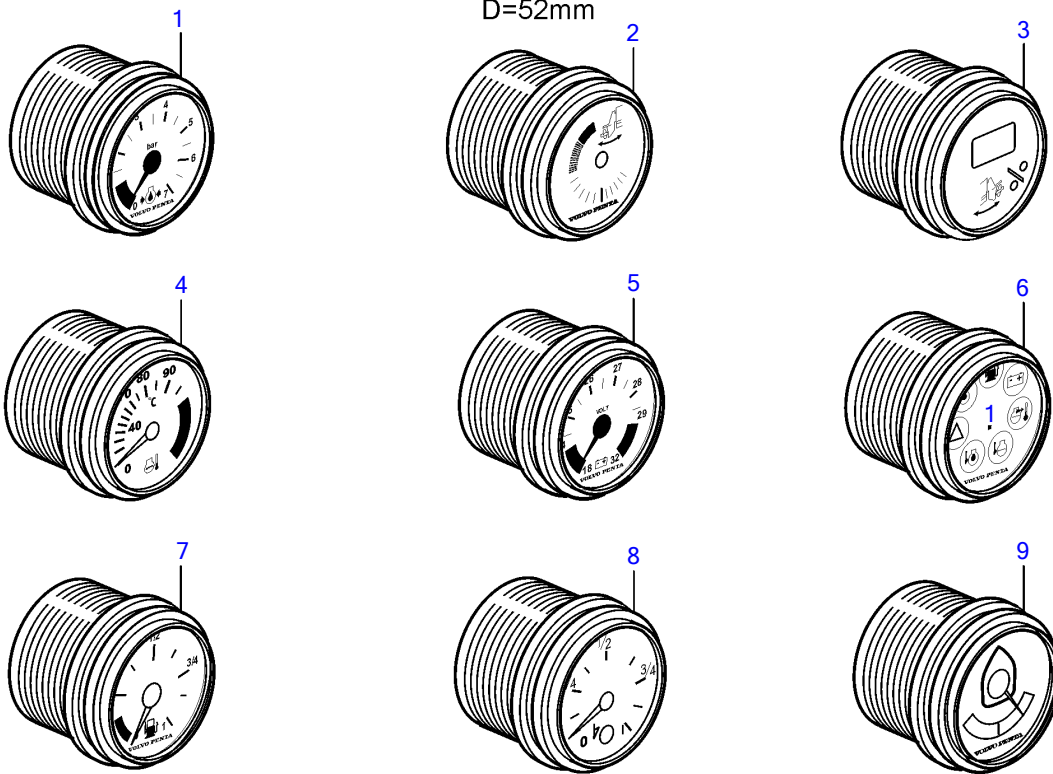

## 8.1Gi-H, 8.1Gi-HF, 8.1GXi-G, 8.1GXi-GF, 8.1OSi-D, 8.1OSi-DF

REF	PART NO.	QTY	DESCRIPTION	NOTES
1	874919	1	Oil pressure gauge	Black 0-100 psi
	874932	1	Oil pressure gauge	White, 0-100 psi
	874908	1	Oil pressure gauge	Black, 0-7 bar
	874923	1	Oil pressure gauge	White, 0-7 bar
2	3812881	1	Instrument	Black, Analog
	3812911	1	Instrument	White, Analog
3	881648	1	Trimmer	Black, Digital
	881654	1	Trimmer	White, Digital
4	874904	1	Thermometer, coolant water	Black, 0-120°C
	874921	1	Thermometer, coolant water	White, 0-120°C
	874918	1	Thermometer, coolant water	Black, 40-250° f
	874931	1	Thermometer, coolant water	White, 40-250° f
5	881649	1	Voltmeter	12V, Black
	881658	1	Voltmeter	12V, White
6	874915	1	Instrument, alarm	Black
	874927	1	Instrument, alarm	White
7	874914	1	Fuel gauge	Black
	874926	1	Fuel gauge	White
8	3809992	1	Water level gauge, water tank	Black
	3809993	1	Water level gauge, water tank	White
9	3812914	1	Rudder indicator	Black
	3812917	1	Rudder indicator	White
10	874709	1	Mounting kit	Black
11	874450	1	• Attaching ring	
12	874707	1	• Gasket	
13	874448	1	• Ring	
14	874733	1	Mounting kit	Chrome
15	874450	1	• Attaching ring	
16	874707	1	• Gasket	
17	874731	1	• Ring	
18	881611	1	Brace kit	Black
19	881610	2	• Nut	
20	881607	1	• Brace	
21	881609	2	• Stud	
22	874707	1	• Gasket	
23	874448	1	• Ring	
24	881613	1	Brace kit	Chrome
25	881610	2	• Nut	
26	881607	1	• Brace	
27	881609	2	• Stud	
28	874707	1	• Gasket	
29	874731	1	• Ring	
30	874843	1	X-ring	For flush mounting.
31	874759	1	Extension cable\verl	L=1000mm
	3807043	1	Extension cable\verl	L=3000mm
32	3817974	1	Alarm	