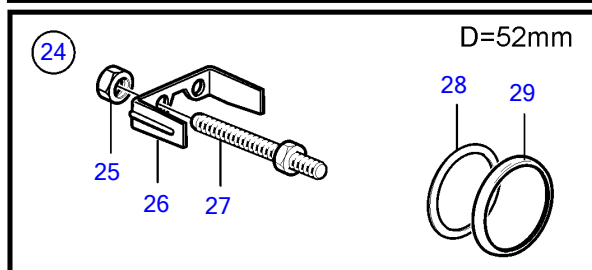

## 8.1Gi-H, 8.1Gi-HF, 8.1GXi-G, 8.1GXi-GF, 8.1OSi-D, 8.1OSi-DF

REF	PART NO.	QTY	DESCRIPTION	NOTES
1	874919	1	Oil pressure gauge	Black 0-100 psi
	874932	1	Oil pressure gauge	White, 0-100 psi
	874908	1	Oil pressure gauge	Black, 0-7 bar
	874923	1	Oil pressure gauge	White, 0-7 bar
2	3812881	1	Instrument	Black, Analog
	3812911	1	Instrument	White, Analog
3	881648	1	Trimmer	Black, Digital
	881654	1	Trimmer	White, Digital
4	874904	1	Thermometer, coolant water	Black, 0-120°C
	874921	1	Thermometer, coolant water	White, 0-120°C
	874918	1	Thermometer, coolant water	Black, 40-250° f
	874931	1	Thermometer, coolant water	White, 40-250° f
5	881649	1	Voltmeter	12V, Black
	881658	1	Voltmeter	12V, White
6	874915	1	Instrument, alarm	Black
	874927	1	Instrument, alarm	White
7	874914	1	Fuel gauge	Black
	874926	1	Fuel gauge	White
8	3809992	1	Water level gauge, water tank	Black
	3809993	1	Water level gauge, water tank	White
9	3812914	1	Rudder indicator	Black
	3812917	1	Rudder indicator	White
10	874709	1	Mounting kit	Black
11	874450	1	• Attaching ring	
12	874707	1	• Gasket	
13	874448	1	• Ring	
14	874733	1	Mounting kit	Chrome
15	874450	1	• Attaching ring	
16	874707	1	• Gasket	
17	874731	1	• Ring	
18	881611	1	Brace kit	Black
19	881610	2	• Nut	
20	881607	1	• Brace	
21	881609	2	• Stud	
22	874707	1	• Gasket	
23	874448	1	• Ring	
24	881613	1	Brace kit	Chrome
25	881610	2	• Nut	
26	881607	1	• Brace	
27	881609	2	• Stud	
28	874707	1	• Gasket	
29	874731	1	• Ring	
30	874843	1	X-ring	For flush mounting.
31	874759	1	Extension cable\verl	L=1000mm
	3807043	1	Extension cable\verl	L=3000mm
32	3817974	1	Alarm	