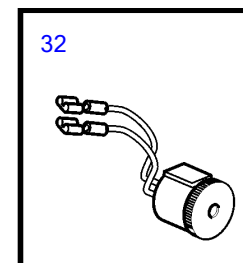

## 8.1Gi-H, 8.1Gi-HF, 8.1GXi-G, 8.1GXi-GF, 8.1OSi-D, 8.1OSi-DF

REF	PART NO.	QTY	DESCRIPTION	NOTES
1	874919	1	Oil pressure gauge	Black 0-100 psi
	874932	1	Oil pressure gauge	White, 0-100 psi
	874908	1	Oil pressure gauge	Black, 0-7 bar
	874923	1	Oil pressure gauge	White, 0-7 bar
2	3812881	1	Instrument	Black, Analog
	3812911	1	Instrument	White, Analog
3	881648	1	Trimmer	Black, Digital
	881654	1	Trimmer	White, Digital
4	874904	1	Thermometer, coolant water	Black, 0-120°C
	874921	1	Thermometer, coolant water	White, 0-120°C
	874918	1	Thermometer, coolant water	Black, 40-250° f
	874931	1	Thermometer, coolant water	White, 40-250° f
5	881649	1	Voltmeter	12V, Black
	881658	1	Voltmeter	12V, White
6	874915	1	Instrument, alarm	Black
	874927	1	Instrument, alarm	White
7	874914	1	Fuel gauge	Black
	874926	1	Fuel gauge	White
8	3809992	1	Water level gauge, water tank	Black
	3809993	1	Water level gauge, water tank	White
9	3812914	1	Rudder indicator	Black
	3812917	1	Rudder indicator	White
10	874709	1	Mounting kit	Black
11	874450	1	• Attaching ring	
12	874707	1	• Gasket	
13	874448	1	• Ring	
14	874733	1	Mounting kit	Chrome
15	874450	1	• Attaching ring	
16	874707	1	• Gasket	
17	874731	1	• Ring	
18	881611	1	Brace kit	Black
19	881610	2	• Nut	
20	881607	1	• Brace	
21	881609	2	• Stud	
22	874707	1	• Gasket	
23	874448	1	• Ring	
24	881613	1	Brace kit	Chrome
25	881610	2	• Nut	
26	881607	1	• Brace	
27	881609	2	• Stud	
28	874707	1	• Gasket	
29	874731	1	• Ring	
30	874843	1	X-ring	For flush mounting.
31	874759	1	Extension cable\verl	L=1000mm
	3807043	1	Extension cable\verl	L=3000mm
32	3817974	1	Alarm	