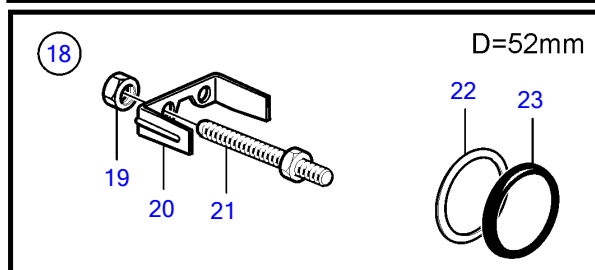

## 8.1Gi-H, 8.1Gi-HF, 8.1GXi-G, 8.1GXi-GF, 8.1OSi-D, 8.1OSi-DF

REF	PART NO.	QTY	DESCRIPTION	NOTES
1	874919	1	Oil pressure gauge	Black 0-100 psi
	874932	1	Oil pressure gauge	White, 0-100 psi
	874908	1	Oil pressure gauge	Black, 0-7 bar
	874923	1	Oil pressure gauge	White, 0-7 bar
2	3812881	1	Instrument	Black, Analog
	3812911	1	Instrument	White, Analog
3	881648	1	Trimmer	Black, Digital
	881654	1	Trimmer	White, Digital
4	874904	1	Thermometer, coolant water	Black, 0-120°C
	874921	1	Thermometer, coolant water	White, 0-120°C
	874918	1	Thermometer, coolant water	Black, 40-250° f
	874931	1	Thermometer, coolant water	White, 40-250° f
5	881649	1	Voltmeter	12V, Black
	881658	1	Voltmeter	12V, White
6	874915	1	Instrument, alarm	Black
	874927	1	Instrument, alarm	White
7	874914	1	Fuel gauge	Black
	874926	1	Fuel gauge	White
8	3809992	1	Water level gauge, water tank	Black
	3809993	1	Water level gauge, water tank	White
9	3812914	1	Rudder indicator	Black
	3812917	1	Rudder indicator	White
10	874709	1	Mounting kit	Black
11	874450	1	• Attaching ring	
12	874707	1	• Gasket	
13	874448	1	• Ring	
14	874733	1	Mounting kit	Chrome
15	874450	1	• Attaching ring	
16	874707	1	• Gasket	
17	874731	1	• Ring	
18	881611	1	Brace kit	Black
19	881610	2	• Nut	
20	881607	1	• Brace	
21	881609	2	• Stud	
22	874707	1	• Gasket	
23	874448	1	• Ring	
24	881613	1	Brace kit	Chrome
25	881610	2	• Nut	
26	881607	1	• Brace	
27	881609	2	• Stud	
28	874707	1	• Gasket	
29	874731	1	• Ring	
30	874843	1	X-ring	For flush mounting.
31	874759	1	Extension cable\verl	L=1000mm
	3807043	1	Extension cable\verl	L=3000mm
32	3817974	1	Alarm	