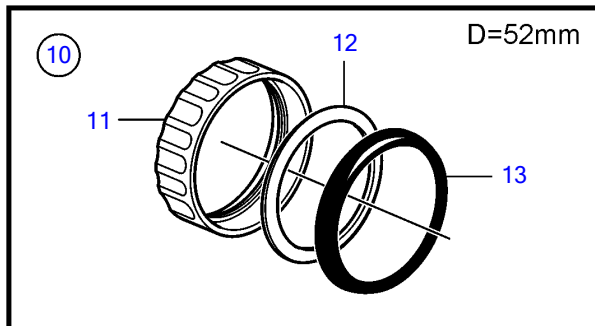

## 8.1Gi-H, 8.1Gi-HF, 8.1GXi-G, 8.1GXi-GF, 8.1OSi-D, 8.1OSi-DF

REF	PART NO.	QTY	DESCRIPTION	NOTES
1	874919	1	Oil pressure gauge	Black 0-100 psi
	874932	1	Oil pressure gauge	White, 0-100 psi
	874908	1	Oil pressure gauge	Black, 0-7 bar
	874923	1	Oil pressure gauge	White, 0-7 bar
2	3812881	1	Instrument	Black, Analog
	3812911	1	Instrument	White, Analog
3	881648	1	Trimmer	Black, Digital
	881654	1	Trimmer	White, Digital
4	874904	1	Thermometer, coolant water	Black, 0-120°C
	874921	1	Thermometer, coolant water	White, 0-120°C
	874918	1	Thermometer, coolant water	Black, 40-250° f
	874931	1	Thermometer, coolant water	White, 40-250° f
5	881649	1	Voltmeter	12V, Black
	881658	1	Voltmeter	12V, White
6	874915	1	Instrument, alarm	Black
	874927	1	Instrument, alarm	White
7	874914	1	Fuel gauge	Black
	874926	1	Fuel gauge	White
8	3809992	1	Water level gauge, water tank	Black
	3809993	1	Water level gauge, water tank	White
9	3812914	1	Rudder indicator	Black
	3812917	1	Rudder indicator	White
10	874709	1	Mounting kit	Black
11	874450	1	• Attaching ring	
12	874707	1	• Gasket	
13	874448	1	• Ring	
14	874733	1	Mounting kit	Chrome
15	874450	1	• Attaching ring	
16	874707	1	• Gasket	
17	874731	1	• Ring	
18	881611	1	Brace kit	Black
19	881610	2	• Nut	
20	881607	1	• Brace	
21	881609	2	• Stud	
22	874707	1	• Gasket	
23	874448	1	• Ring	
24	881613	1	Brace kit	Chrome
25	881610	2	• Nut	
26	881607	1	• Brace	
27	881609	2	• Stud	
28	874707	1	• Gasket	
29	874731	1	• Ring	
30	874843	1	X-ring	For flush mounting.
31	874759	1	Extension cable\verl	L=1000mm
	3807043	1	Extension cable\verl	L=3000mm
32	3817974	1	Alarm	