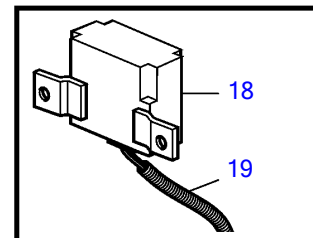

8.1Gi-H, 8.1Gi-HF, 8.1GXi-G, 8.1GXi-GF, 8.1OSi-D, 8.1OSi-DF

8.1Gi-H, 8.1Gi-HF, 8.1GXi-G, 8.1GXi-GF, 8.1OSi-D, 8.1OSi-DF

REF	PART NO.	QTY	DESCRIPTION	SEE SEC.	NOTES
1	881801	1	Wiring harness		Included in EVC cable kit 3587052., L=2,0m
2	3587071	1	Starter switch		
3	859953	1	• Key		State key code when ordering
			• Bulletin 49-30	49-30-EN	Key P/N 859953
4	21339317	1	Control unit		
	3589927	1	Software		Warehouse programming. This p/n can not be ordered, but will be used for invoicing.
	3589926	1	Software		Vodia-programming. This p/n can not be ordered, but will be used for invoicing.
5	21207240	1	Wiring harness		HIU to engine.
6	3807228	1	Wiring harness		For trim instrument and instrument light, L=0.5m
7	3807229	1	Wiring harness		for connecting fuel, rudder and water level senders, L=5.0m
	874960	1	Housing		
	874961	1	Wedge		
	874035	6	Cable terminal		
8	3885806	1	Wiring harness		For trim pump and trim sender, Included in EVC cable kit 3587052., L=5.0m
9	3842733	1	Extension cable'verl		L=3.0m, 6-Way
	3842734	1	Extension cable'verl		L=5.0m, 6-Way
	3842735	1	Extension cable'verl		L=7.0m, 6-Way
	3842736	1	Extension cable'verl		L=9.0m, 6-Way
	3842737	1	Extension cable'verl		L=11.0m, 6-Way
10	888248	1	Extension cable'verl		Multilink., L=10.0' (3.0m), 8-way.
	888249	1	Extension cable'verl		L=5.0m, 8-way.
	888250	1	Extension cable'verl		L=23.0' (7.0m), 8-way.
	888251	1	Extension cable'verl		L=9.0m, 8-way.
	888253	1	Extension cable'verl		L=11,00m, 8-way.
11	3840433	1	Sealing plug		Plug for connection in HIU when reverse gear is used.
12	3884818	1	Display, kit		Replaced by 3849972
	3849972	1	Display		Replaced by 3595108
	3595108	1	Display		Replaced by 21173162
	21173162	1	Display		
13		1	• Display		
14	830928	4	• Stud		
15	830930	4	• Wing nut		
16	3588207	1	• Cable kit		
17	3848966	1	Control unit		
			• Bulletin P-38-1-1	P-38-1-1-EN	ADU - Automatic Dimmer Unit
18	873112	1	Position sensor		SOLAS
19	3594603	1	Wiring harness		SOLAS