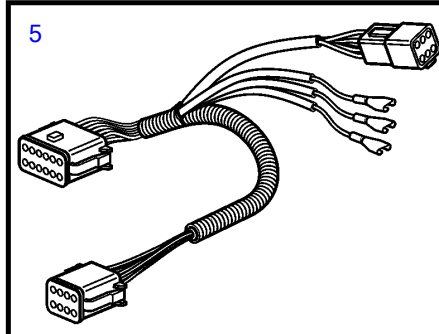

8.1Gi-H, 8.1Gi-HF, 8.1GXi-G, 8.1GXi-GF, 8.1OSi-D, 8.1OSi-DF

8.1Gi-H, 8.1Gi-HF, 8.1GXi-G, 8.1GXi-GF, 8.1OSi-D, 8.1OSi-DF

REF	PART NO.	QTY	DESCRIPTION	SEE SEC.	NOTES
1	881801	1	Wiring harness		Included in EVC cable kit 3587052., L=2,0m
2	3587071	1	Starter switch		
3	859953	1	• Key		State key code when ordering
			• Bulletin 49-30	49-30-EN	Key P/N 859953
4	21339317	1	Control unit		
	3589927	1	Software		Warehouse programming. This p/n can not be ordered, but will be used for invoicing.
	3589926	1	Software		Vodia-programming. This p/n can not be ordered, but will be used for invoicing.
5	21207240	1	Wiring harness		HIU to engine.
6	3807228	1	Wiring harness		For trim instrument and instrument light, L=0.5m
7	3807229	1	Wiring harness		for connecting fuel, rudder and water level senders, L=5.0m
	874960	1	Housing		
	874961	1	Wedge		
	874035	6	Cable terminal		
8	3885806	1	Wiring harness		For trim pump and trim sender, Included in EVC cable kit 3587052., L=5.0m
9	3842733	1	Extension cable'verl		L=3.0m, 6-Way
	3842734	1	Extension cable'verl		L=5.0m, 6-Way
	3842735	1	Extension cable'verl		L=7.0m, 6-Way
	3842736	1	Extension cable'verl		L=9.0m, 6-Way
	3842737	1	Extension cable'verl		L=11.0m, 6-Way
10	888248	1	Extension cable'verl		Multilink., L=10.0' (3.0m), 8-way.
	888249	1	Extension cable'verl		L=5.0m, 8-way.
	888250	1	Extension cable'verl		L=23.0' (7.0m), 8-way.
	888251	1	Extension cable'verl		L=9.0m, 8-way.
	888253	1	Extension cable'verl		L=11,00m, 8-way.
11	3840433	1	Sealing plug		Plug for connection in HIU when reverse gear is used.
12	3884818	1	Display, kit		Replaced by 3849972
	3849972	1	Display		Replaced by 3595108
	3595108	1	Display		Replaced by 21173162
	21173162	1	Display		
13		1	• Display		
14	830928	4	• Stud		
15	830930	4	• Wing nut		
16	3588207	1	• Cable kit		
17	3848966	1	Control unit		
			• Bulletin P-38-1-1	P-38-1-1-EN	ADU - Automatic Dimmer Unit
18	873112	1	Position sensor		SOLAS
19	3594603	1	Wiring harness		SOLAS