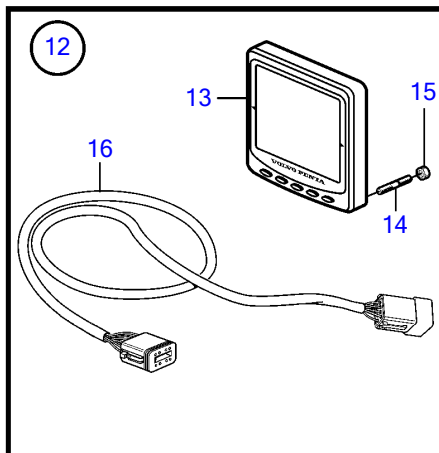

8.1Gi-H, 8.1Gi-HF, 8.1GXi-G, 8.1GXi-GF, 8.1OSi-D, 8.1OSi-DF

8.1Gi-H, 8.1Gi-HF, 8.1GXi-G, 8.1GXi-GF, 8.1OSi-D, 8.1OSi-DF

REF	PART NO.	QTY	DESCRIPTION	SEE SEC.	NOTES
1	881801	1	Wiring harness		Included in EVC cable kit 3587052., L=2,0m
2	3587071	1	Starter switch		
3	859953	1	• Key		State key code when ordering
			• Bulletin 49-30	49-30-EN	Key P/N 859953
4	21339317	1	Control unit		
	3589927	1	Software		Warehouse programming. This p/n can not be ordered, but will be used for invoicing.
	3589926	1	Software		Vodia-programming. This p/n can not be ordered, but will be used for invoicing.
5	21207240	1	Wiring harness		HIU to engine.
6	3807228	1	Wiring harness		For trim instrument and instrument light, L=0.5m
7	3807229	1	Wiring harness		for connecting fuel, rudder and water level senders, L=5.0m
	874960	1	Housing		
	874961	1	Wedge		
	874035	6	Cable terminal		
8	3885806	1	Wiring harness		For trim pump and trim sender, Included in EVC cable kit 3587052., L=5.0m
9	3842733	1	Extension cable'verl		L=3.0m, 6-Way
	3842734	1	Extension cable'verl		L=5.0m, 6-Way
	3842735	1	Extension cable'verl		L=7.0m, 6-Way
	3842736	1	Extension cable'verl		L=9.0m, 6-Way
	3842737	1	Extension cable'verl		L=11.0m, 6-Way
10	888248	1	Extension cable'verl		Multilink., L=10.0' (3.0m), 8-way.
	888249	1	Extension cable'verl		L=5.0m, 8-way.
	888250	1	Extension cable'verl		L=23.0' (7.0m), 8-way.
	888251	1	Extension cable'verl		L=9.0m, 8-way.
	888253	1	Extension cable'verl		L=11,00m, 8-way.
11	3840433	1	Sealing plug		Plug for connection in HIU when reverse gear is used.
12	3884818	1	Display, kit		Replaced by 3849972
	3849972	1	Display		Replaced by 3595108
	3595108	1	Display		Replaced by 21173162
	21173162	1	Display		
13		1	• Display		
14	830928	4	• Stud		
15	830930	4	• Wing nut		
16	3588207	1	• Cable kit		
17	3848966	1	Control unit		
			• Bulletin P-38-1-1	P-38-1-1-EN	ADU - Automatic Dimmer Unit
18	873112	1	Position sensor		SOLAS
19	3594603	1	Wiring harness		SOLAS