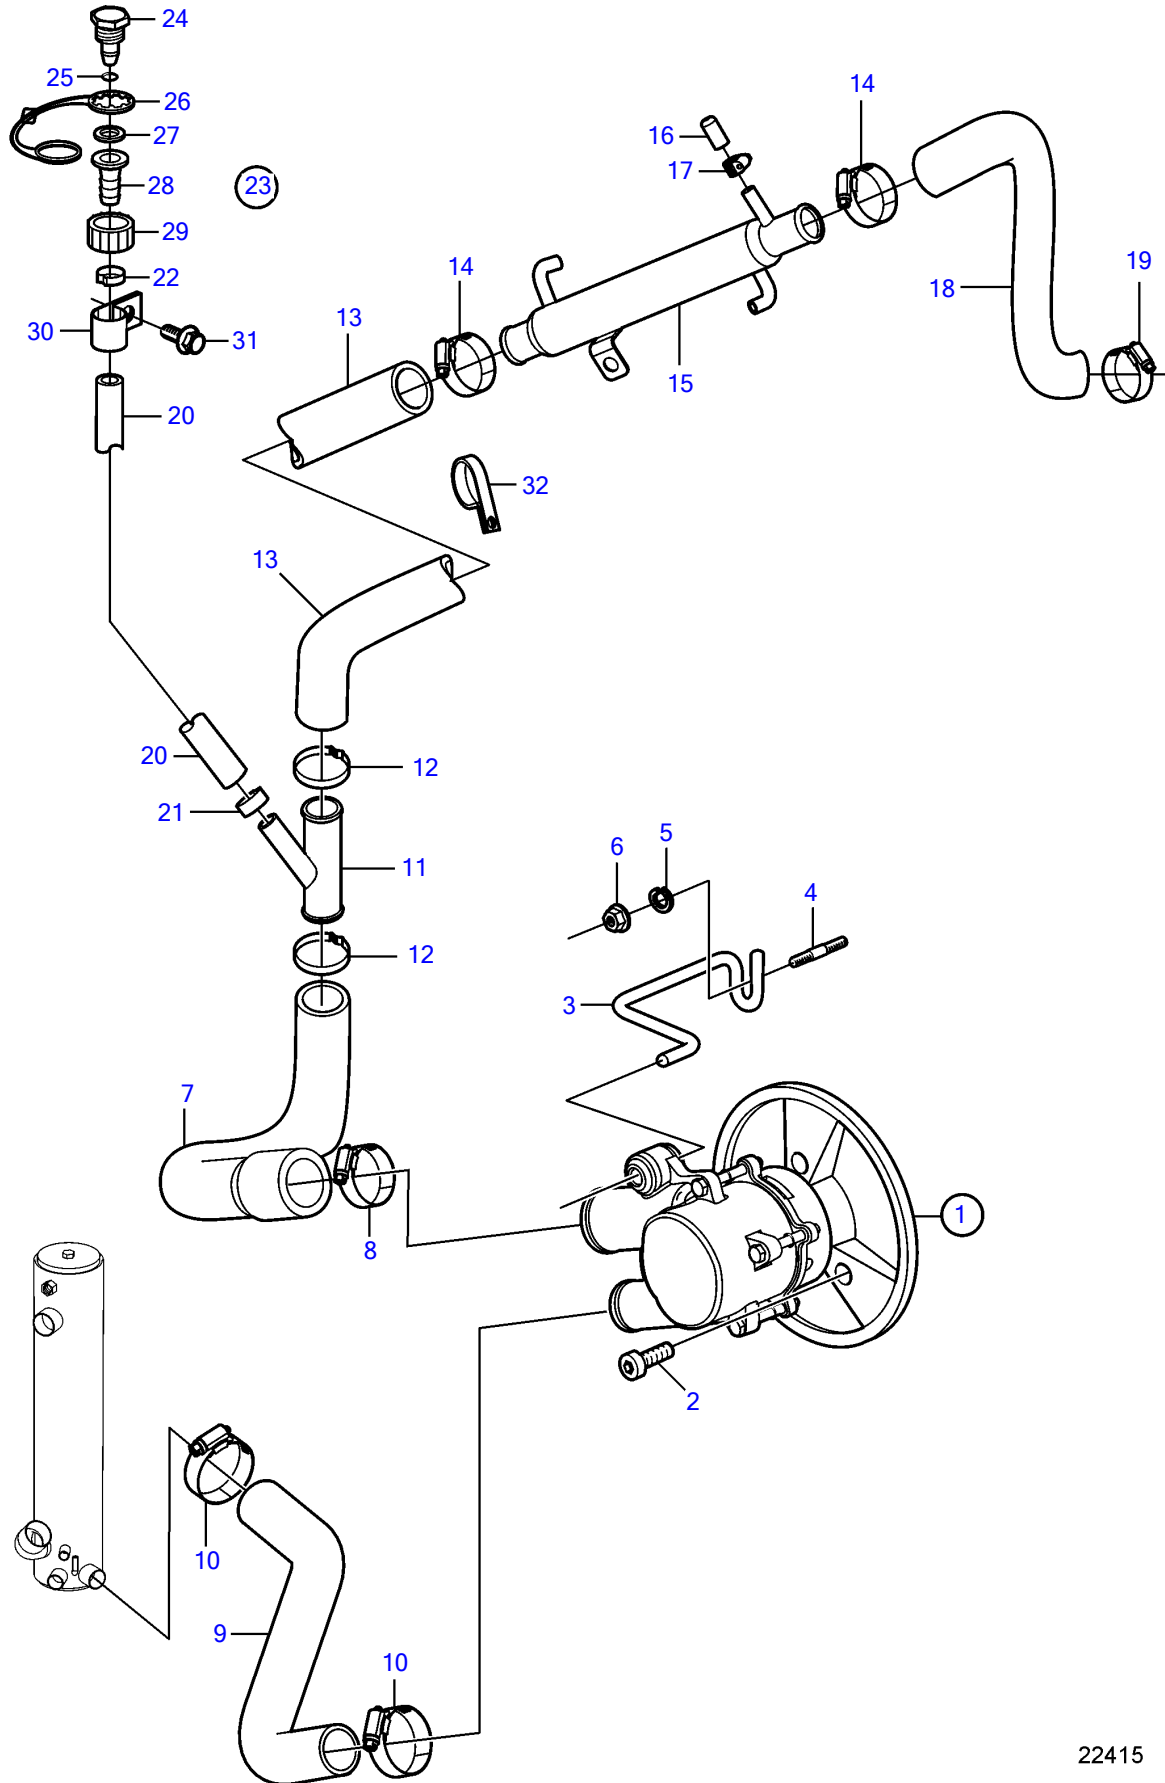

8.1Gi-HF, 8.1GXi-GF

22415

8.1Gi-HF, 8.1GXi-GF

REF	PART NO.	QTY	DESCRIPTION	NOTES
1	3812518	1	Pump	replaced by next part number
	21212800	1	Pump	
	3842786	1	• Impeller kit	Replaced by 21213664, See "Seawater Pump Parts"
2	959240	3	Hex. socket screw	
3	3817812	1	Bracket	
4	983613	1	Stud	
5	3852046	1	Spring washer	
6	971095	1	Flange nut	
7	3817824	1	Hose	
8	3863440	1	Hose clamp	
9	3817820	1	Hose	
10	3863440	2	Hose clamp	
11	3862699	1	T-pipe	
12	982645	2	Clamp	
13	3862692	1	Hose	
14	3863444	2	Hose clamp	
15	3862629	1	Oil cooler, steering	
16	3856766	1	Cardboard tube	
17	3860413	1	Hose clamp	
18	3817579	1	Hose	
19	3812302	1	Hose clamp	
20	3857823	1	Hose	
21	983168	1	Hose clamp	
22	983146	1	Clamp	
23	3807440	1	Connector	
24		1	• Cap	not sold separately
25	942978	1	• O-ring	
26	3862082	1	• Retainer	
27	3807664	1	• Washer	
28		1	• Connector	not sold separately
29		1	• Connector	not sold separately
30	3862891	1	Attaching clamp	
31	982702	1	Flange screw	
32	3853312	1	Clamp, loop	