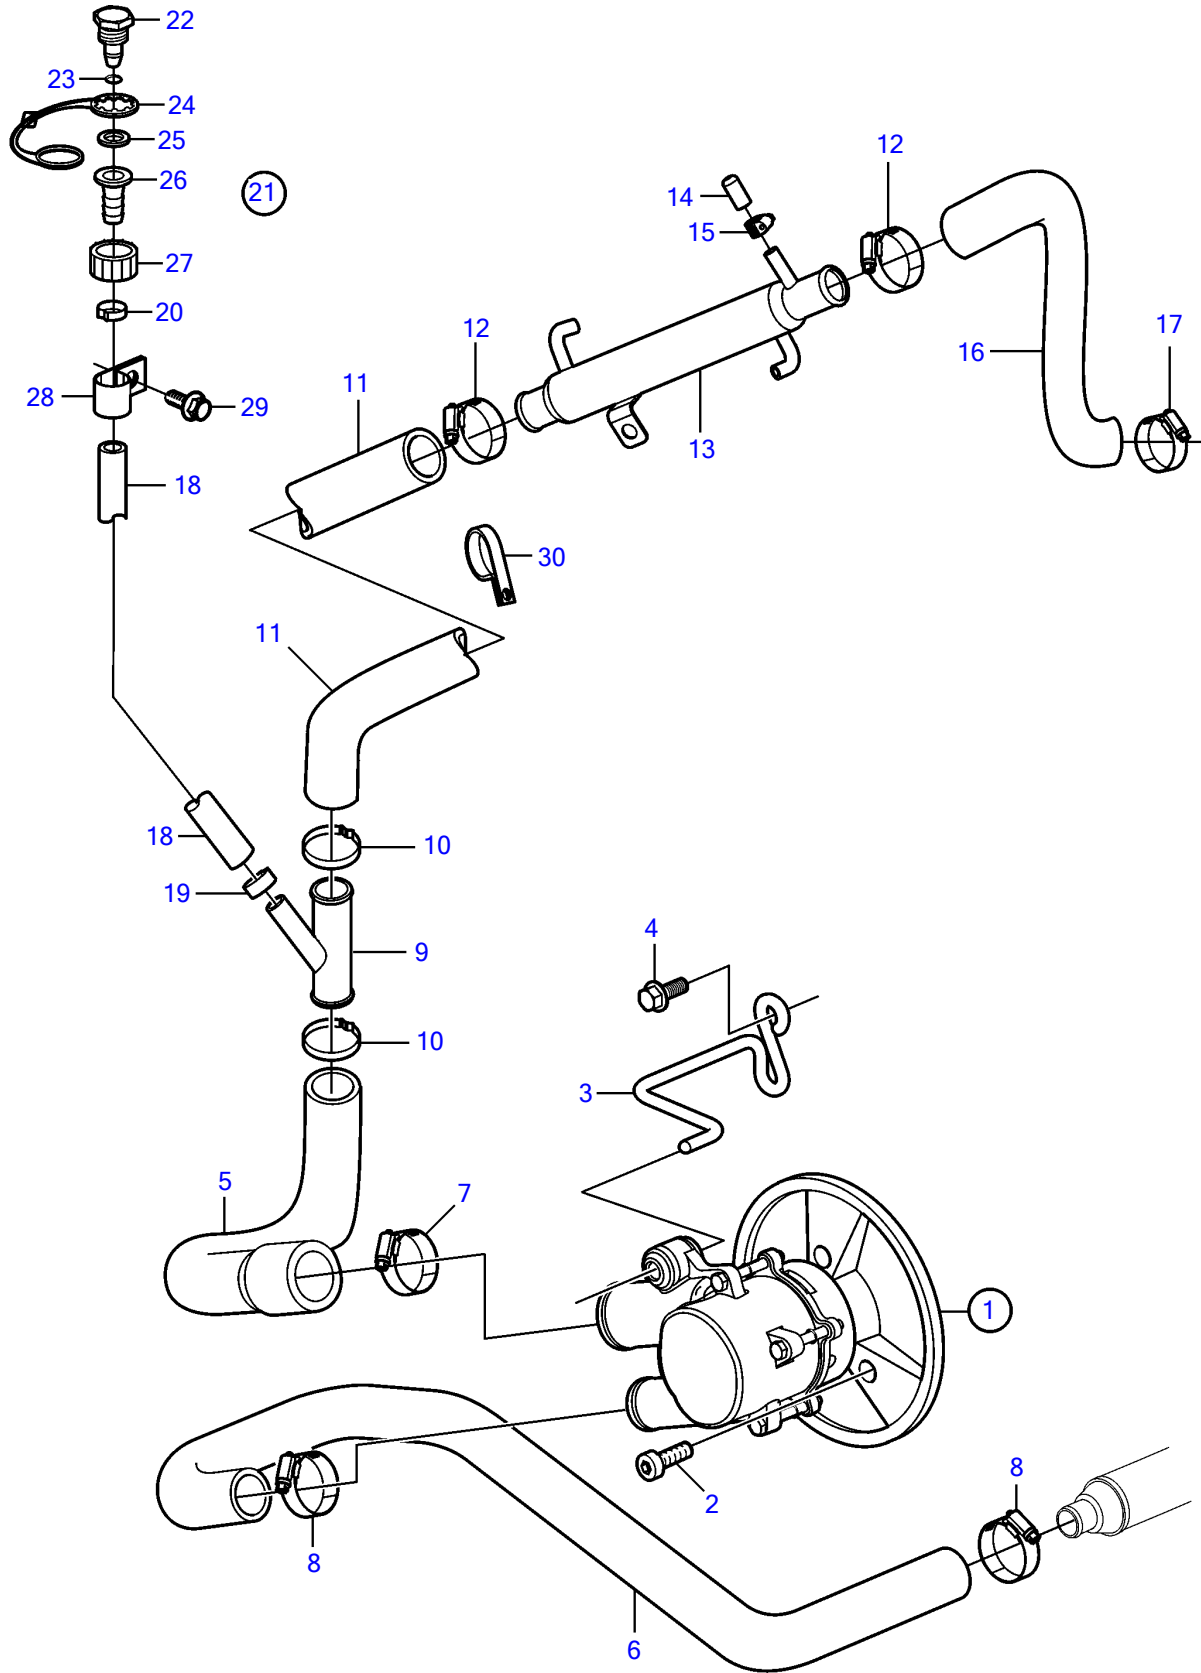

8.1Gi-H, 8.1GXi-G

8.1Gi-H, 8.1GXi-G

REF	PART NO.	QTY	DESCRIPTION	NOTES
1	3812518	1	Pump	replaced by next part number
	21212800	1	Pump	
	3842786	1	• Impeller kit	Replaced by 21213664, See "Seawater Pump Parts"
2	959240	3	Hex. socket screw	
3	3817686	1	Bracket	
4	946441	2	Flange screw	
5	3817824	1	Hose	
6	3817819	1	Hose	
7	3863440	1	Hose clamp	
8	3863441	2	Hose clamp	
9	3862699	1	T-pipe	
10	982645	2	Clamp	
11	3862692	1	Hose	
12	3863444	3	Hose clamp	
13	3862629	1	Oil cooler	
14	3856766	1	Cardboard tube	
15	3860413	1	Hose clamp	
16	3817579	1	Hose	
17	3812302	1	Hose clamp	
18	3857823	1	Hose	
19	983168	1	Hose clamp	
20	983146	1	Clamp	
21	3807440	1	Connector	
22		1	• Cap	not sold separately
23	942978	1	• O-ring	
24	3862082	1	• Retainer	
25	3807664	1	• Washer	
26		1	• Connector	not sold separately
27		1	• Connector	not sold separately
28	3862891	1	Attaching clamp	
29	982285	1	Flange screw	
30	3853312	1	Clamp, loop	