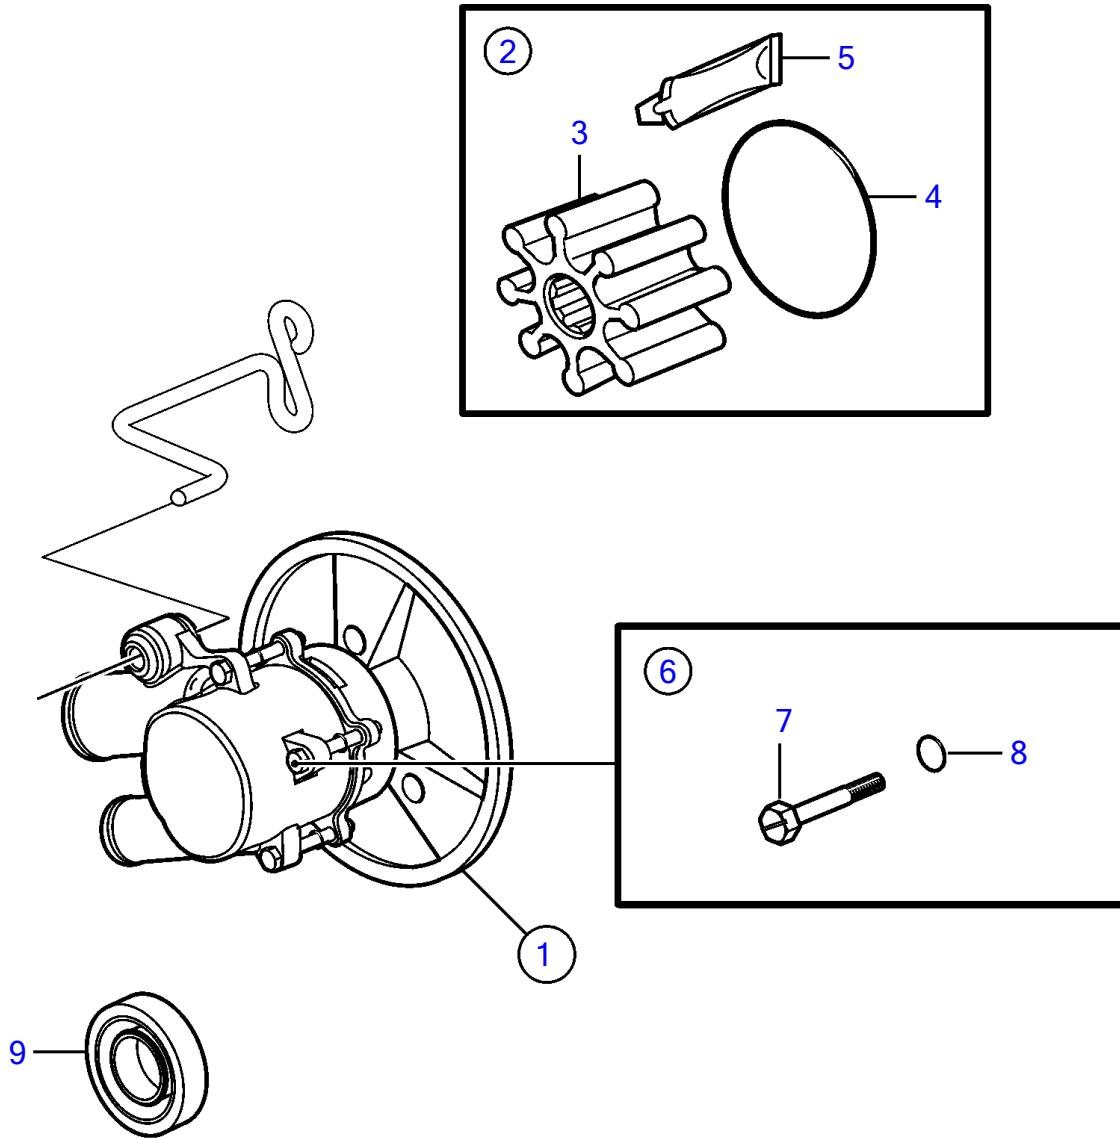

8.1Gi-H, 8.1Gi-HF, 8.1GXi-G, 8.1GXi-GF, 8.1OSi-D, 8.1OSi-DF

8.1Gi-H, 8.1Gi-HF, 8.1GXi-G, 8.1GXi-GF, 8.1OSi-D, 8.1OSi-DF

REF	PART NO.	QTY	DESCRIPTION	NOTES
1	21212800	1	Pump	
2	21213664	1	Impeller kit	
3	21212794	1	• Impeller	
4	3858938	1	• O-ring	
5		1	• Lubricant, glycerin	not sold separately
6	21951332	1	Screw kit	
7		4	• Screw	not sold separately
8		4	• O-ring	not sold separately
9	827247	1	Sealing ring	