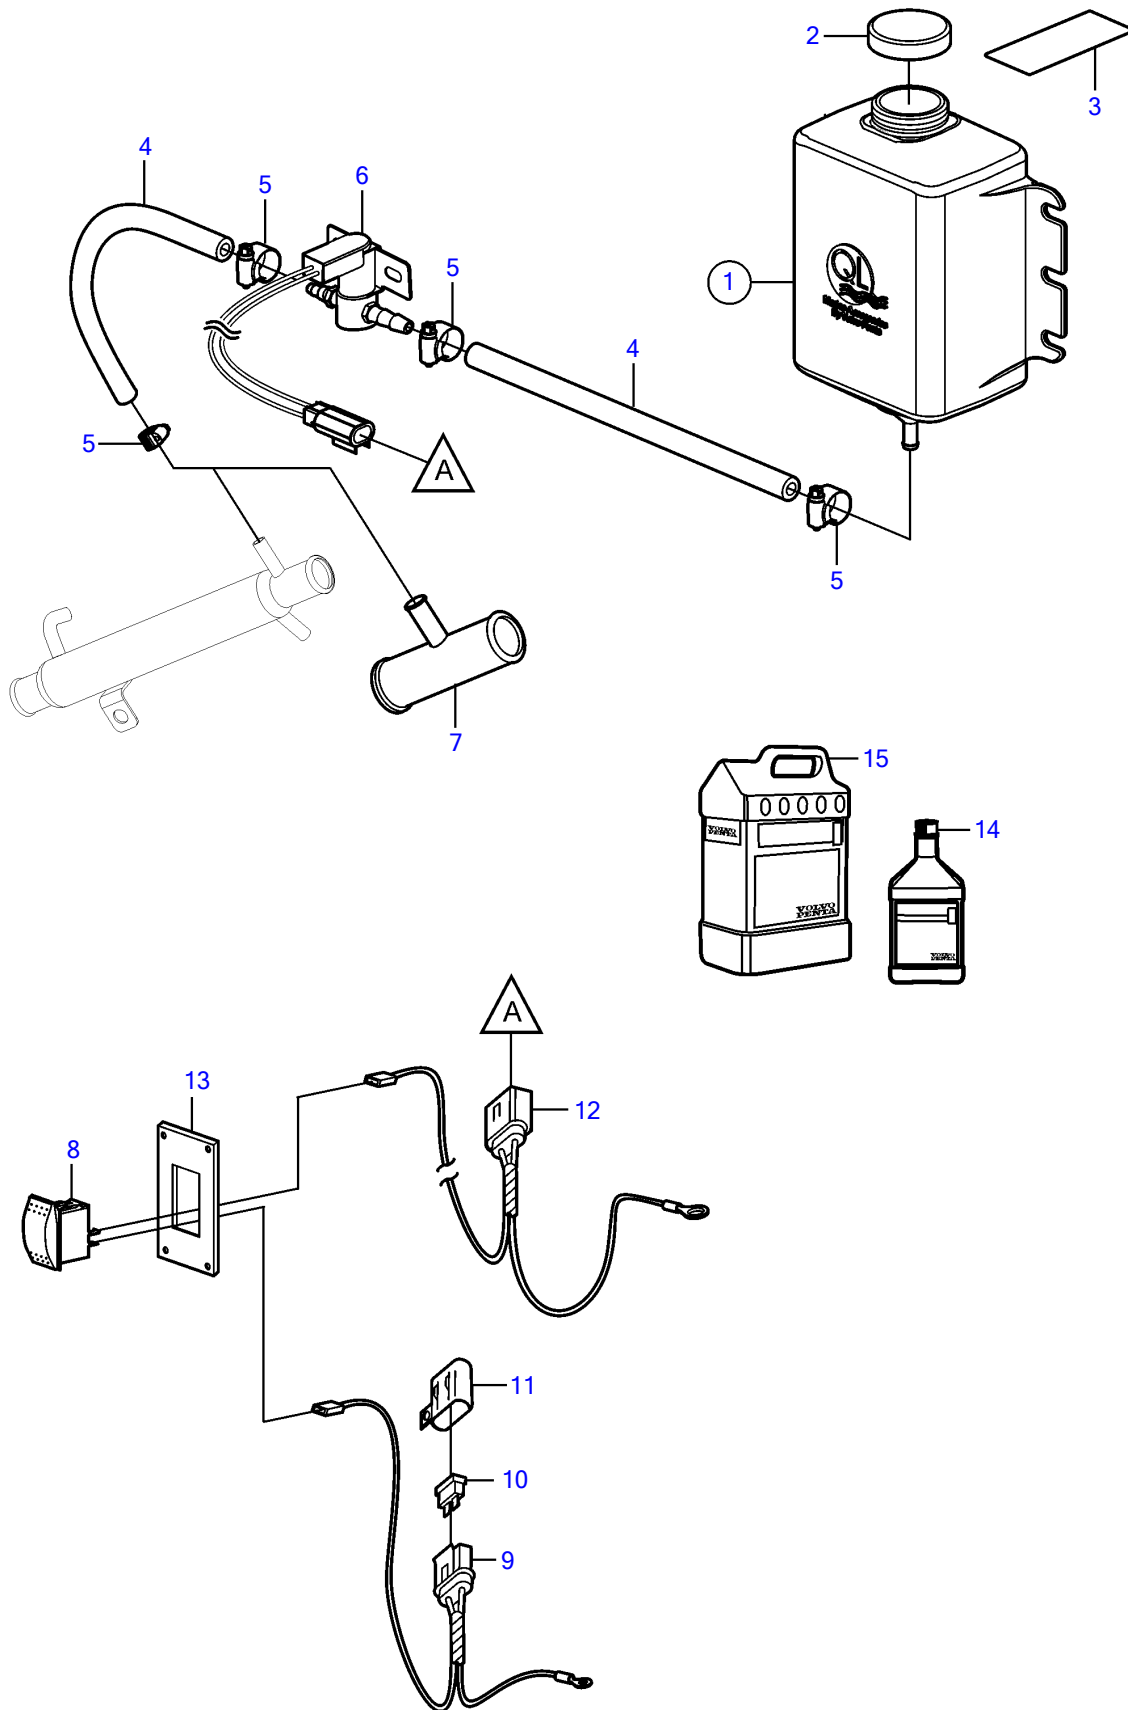

8.1Gi-H, 8.1Gi-HF, 8.1GXi-G, 8.1GXi-GF, 8.1OSi-D, 8.1OSi-DF

23330

Upd:2014-06-20

23330

7746220-26-10007

8.1Gi-H, 8.1Gi-HF, 8.1GXi-G, 8.1GXi-GF, 8.1OSi-D, 8.1OSi-DF

REF	PART NO.	QTY	DESCRIPTION	NOTES
1	3808877	1	Reservoir	
2		1	• Cap	not sold separately
3	7741899	1	Decal	
4	3587529	1	Hose	Cut
5	3860413	4	Hose clamp	
6	3808911	1	Solenoid valve	
7	3589414	1	T-nipple	1"
	3589415	1	T-nipple	1.25"
8	3862491	1	Switch	
9	3862489	1	Wiring harness	
10	983966	1	• Fuse	
11	8072808	1	• Cover	
12	3862490	1	Wiring harness	
13	3862899	1	Switch plate	Black
	3862898	1	Switch plate	White
	3862900	1	Switch plate	Woodgrain
14	41103103	1	Neutralizing agent	1 quart (946ml)
15	41103102	1	Neutralizing agent	1 gallon (3,78L)