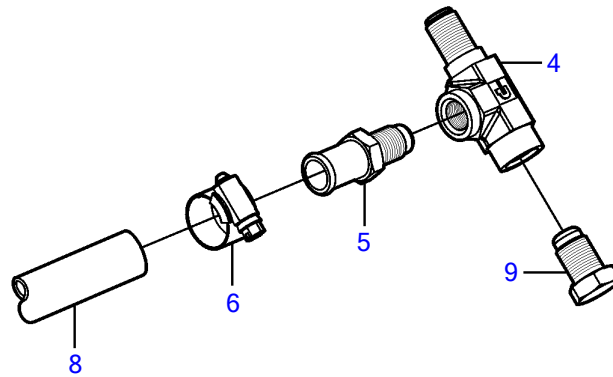

8.1Gi-H, 8.1GXi-G, 8.1OSi-D

8.1Gi-H, 8.1GXi-G, 8.1OSi-D

REF	PART NO.	QTY	DESCRIPTION	NOTES
1	3862102	1	Kit	
2	3863068	1	• T-pipe	
3	3863438	2	• Hose clamp	
4	3862126	1	• Fitting	
5	3861672	1	• Nipple	
6	3853813	2	• Hose clamp	
7		1	Hose, circulation pump	Cut
8		X	Hose, heater	Hose not supplied with kit.
9	3861669	1	Plug	