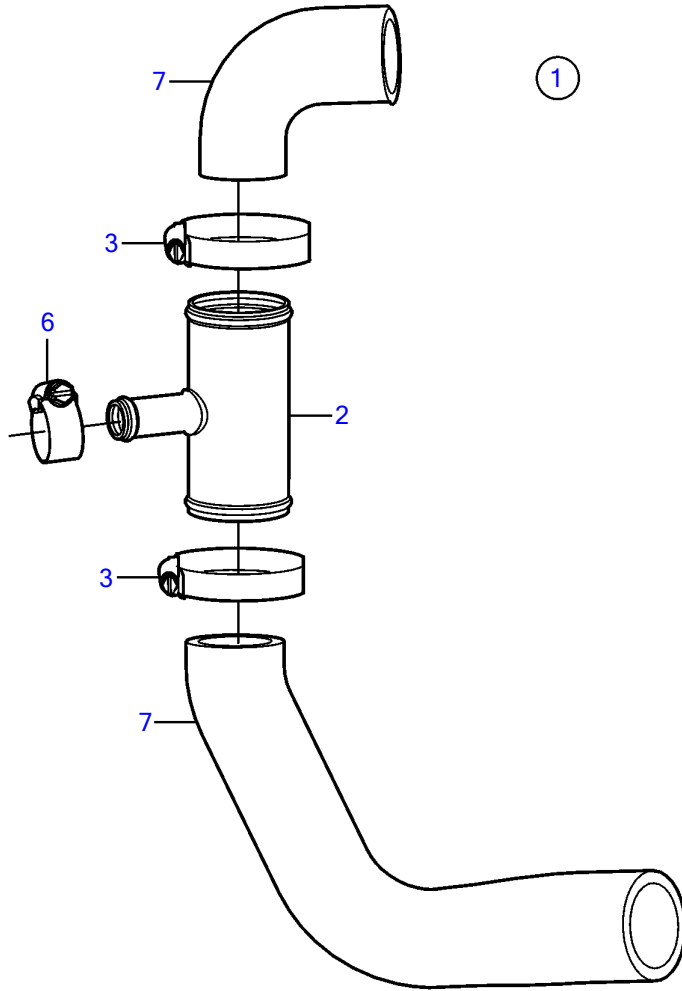

8.1Gi-H, 8.1GXi-G, 8.1OSi-D

8.1Gi-H, 8.1GXi-G, 8.1OSi-D

REF	PART NO.	QTY	DESCRIPTION	NOTES
1	3862102	1	Kit	
2	3863068	1	• T-pipe	
3	3863438	2	• Hose clamp	
4	3862126	1	• Fitting	
5	3861672	1	• Nipple	
6	3853813	2	• Hose clamp	
7		1	Hose, circulation pump	Cut
8		X	Hose, heater	Hose not supplied with kit.
9	3861669	1	Plug	