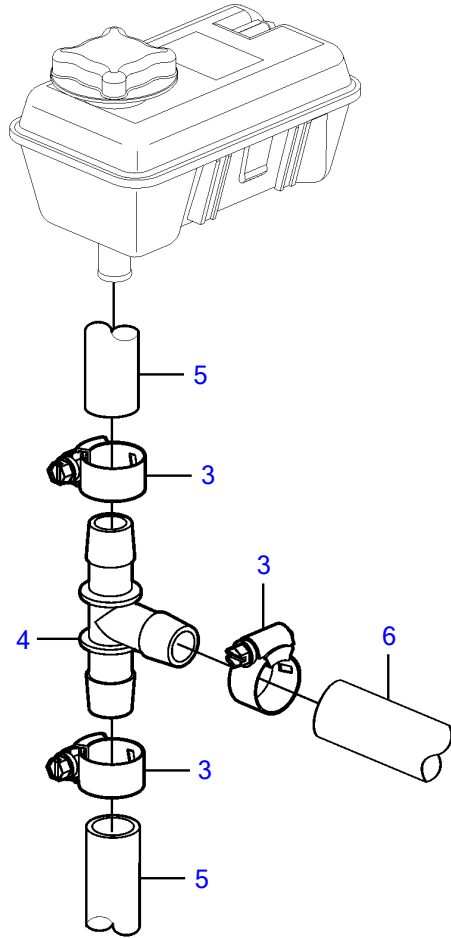

8.1Gi-HF, 8.1GXi-GF, 8.1OSi-DF

8.1Gi-HF, 8.1GXi-GF, 8.1OSi-DF

REF	PART NO.	QTY	DESCRIPTION	NOTES
1	3818029	1	Kit	
2	3861672	1	• Nipple	
3	3863439	6	• Hose clamp	
4	(855844)	1	• Thermostat	Obsolete part
5	3860613	1	• T-nipple	
6		X	Hose, expansion tank	Cut