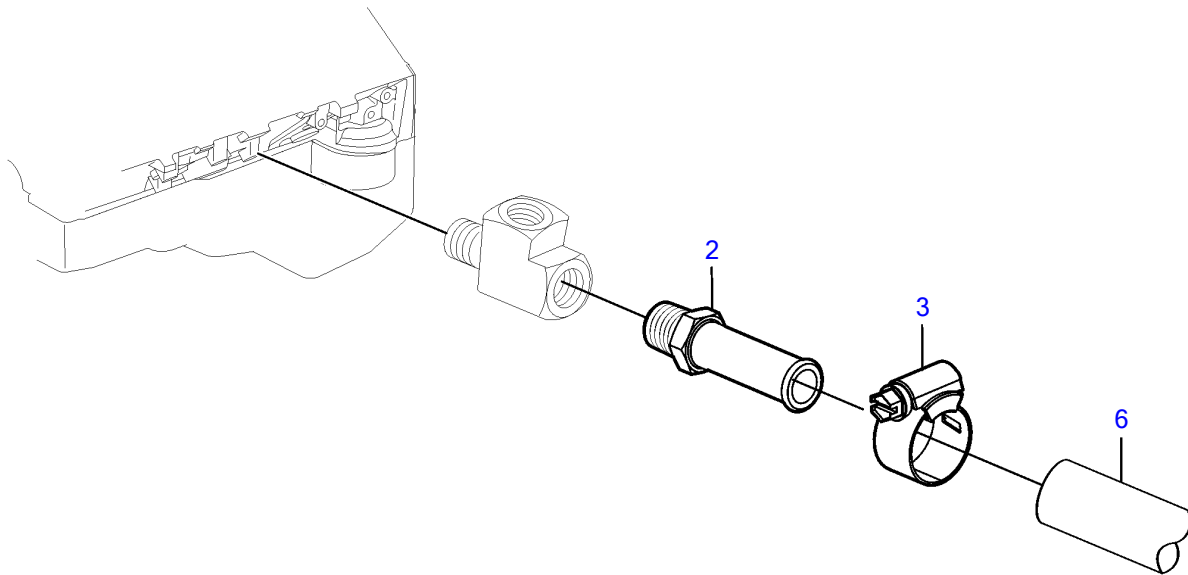

8.1Gi-HF, 8.1GXi-GF, 8.1OSi-DF

8.1Gi-HF, 8.1GXi-GF, 8.1OSi-DF

REF	PART NO.	QTY	DESCRIPTION	NOTES
1	3818029	1	Kit	
2	3861672	1	• Nipple	
3	3863439	6	• Hose clamp	
4	(855844)	1	• Thermostat	Obsolete part
5	3860613	1	• T-nipple	
6		X	Hose, expansion tank	Cut