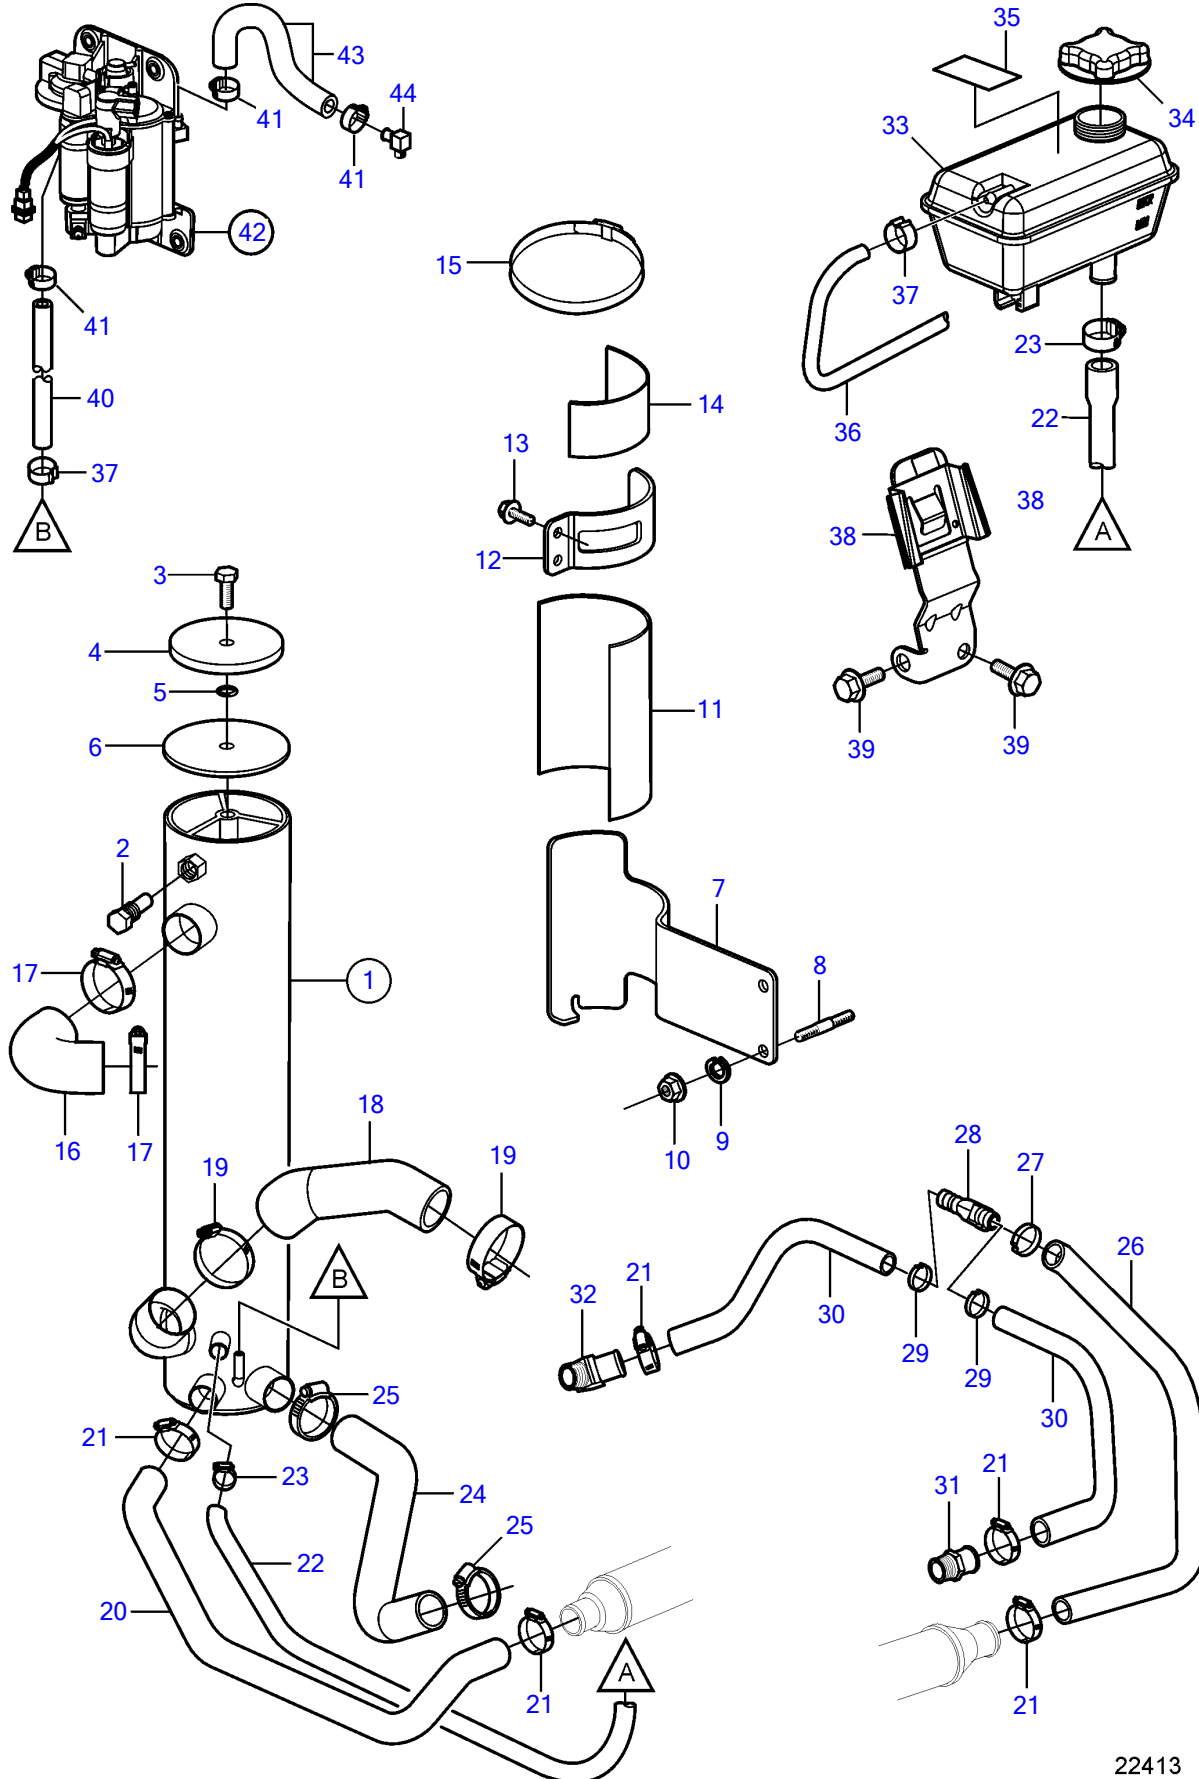

8.1Gi-HF, 8.1GXi-GF, 8.1OSi-DF

22413

## 8.1Gi-HF, 8.1GXi-GF, 8.1OSi-DF

REF	PART NO.	QTY	DESCRIPTION	SEE SEC.	NOTES
1	3860907	1	Heat exchanger		
2	3858995	1	• Anode		
3	3858994	2	• Screw		
4	3858992	2	• Cover		
5	983191	2	• O-ring		
6	3858993	2	• Gasket		
7	3860905	1	Bracket		
8	983613	2	Stud		
9	3852046	2	Spring washer		
10	971095	2	Flange nut		
11	3861042	1	Gasket		
12	3860962	1	Bracket		
13	982285	2	Flange screw		
14	3853236	1	Spacer		
15	3863443	2	Hose clamp		
16	3860914	1	Hose		
17	3812304	2	Hose clamp		
18	3860915	1	Hose		
19	3863438	2	Hose clamp		
20	3841406	1	Hose		
21	3863441	5	Hose clamp		
22	3860908	1	Hose		
23	3812303	2	Hose clamp		
24	3817820	1	Hose		
25	3863440	2	Hose clamp		
26	3808671	1	Hose		
27	(982715)	1	Clamp		Obsolete part
28	3860469	1	Water pipe		
29	982714	2	Clamp		
30	3860913	2	Hose		
31	3861159	1	Nipple		
32	3807044	1	Elbow nipple		
33	861105	1	Expansion tank		
			• Bulletin P-18-4-4	P-18-4-4-EN	Coolant Recommendations for Gas Engines
			• Bulletin p-26-1-7	p-26-1-7-EN	Coolant Capacity, FWC Gas Engines
34	1674083	1	Pressure cap		
35	3858552	1	Decal		Warning!
36	3861533	1	Hose		
37	982643	2	Clamp		
38	3840753	1	Bracket		
39	946544	2	Flange screw		
40	3860589	1	Hose		
41	3860413	3	Hose clamp		
42		1	Fuel pump		
43	3860589	1	Hose		
44	3853597	1	Elbow		Exhaust riser