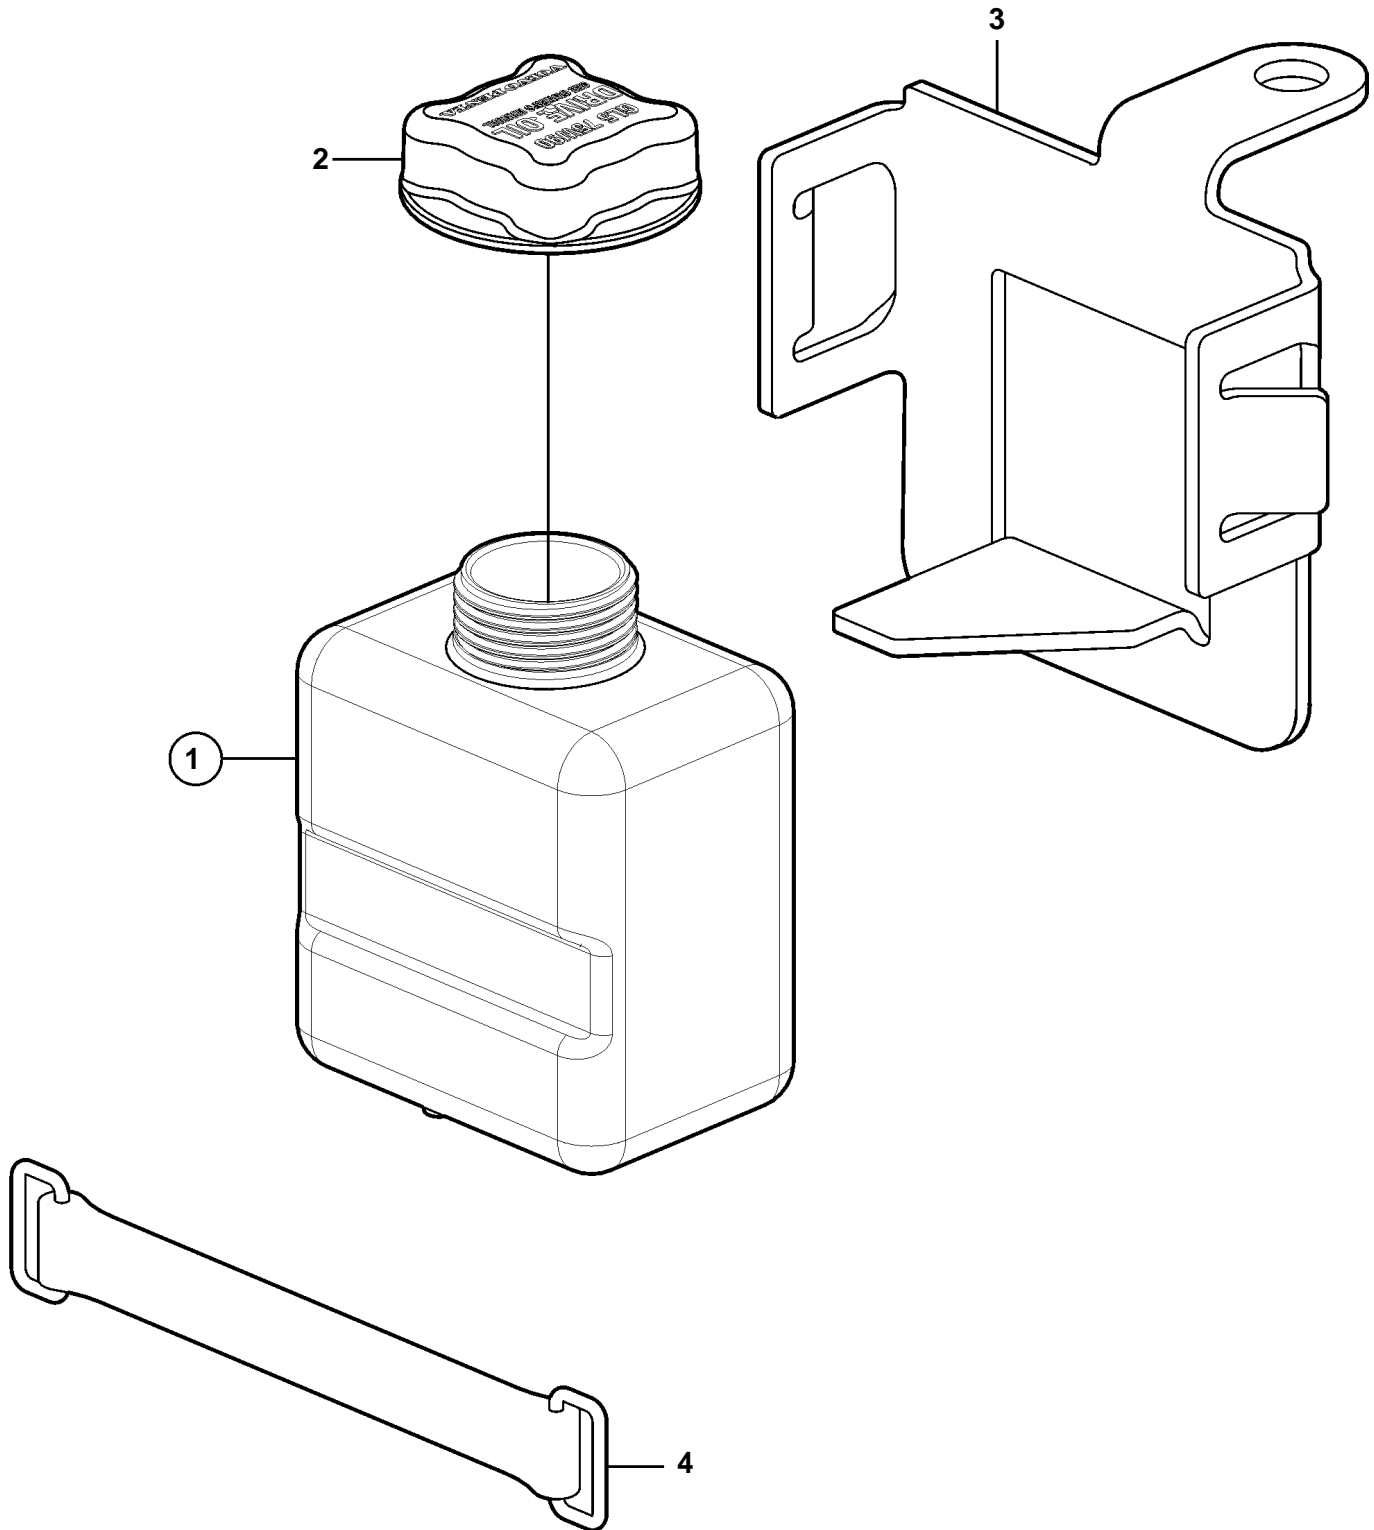

8.10Si-C, 8.10Si-CF

8.10Si-C, 8.10Si-CF

REF	PART NO.	QTY	DESCRIPTION
1	3862175	1	Oil reservoir
2	3862109	1	• Cap
3	3587847	1	Bracket
4	3862111	1	Strap