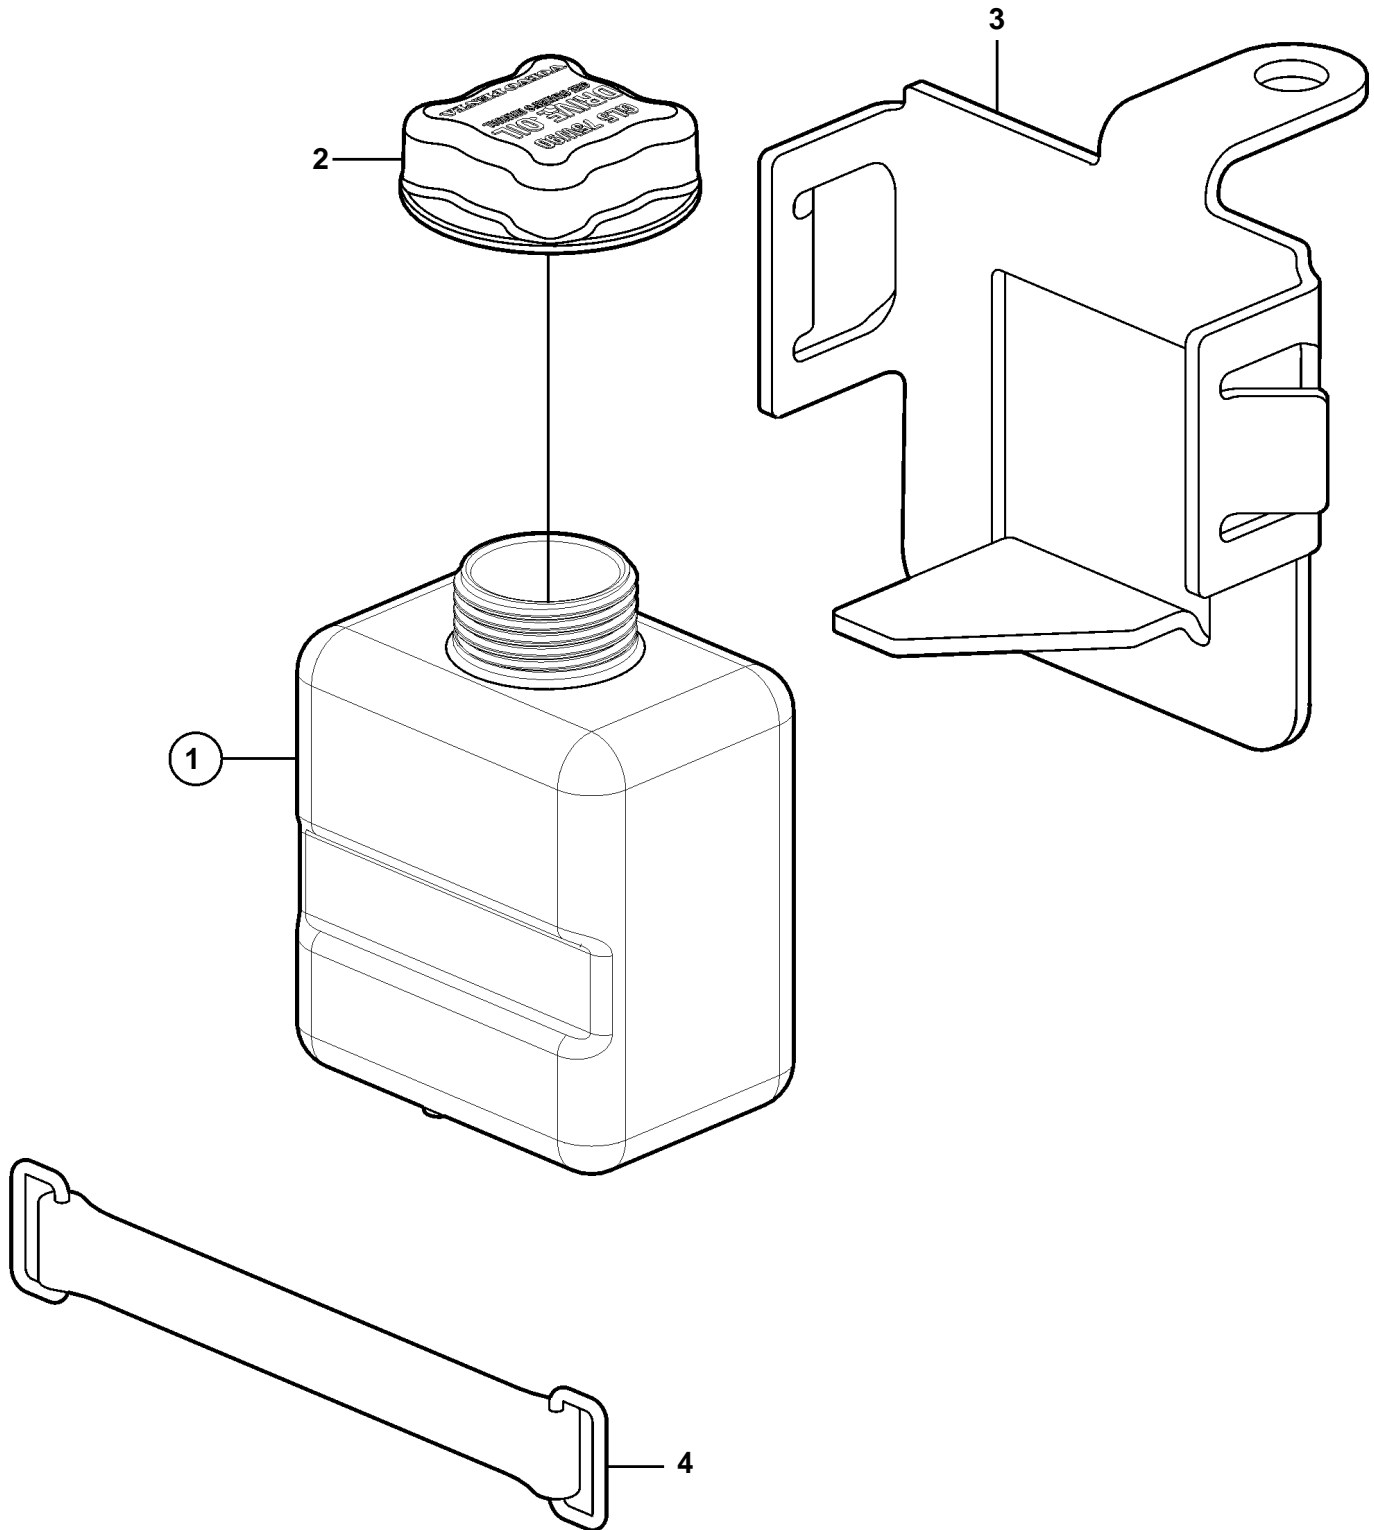

8.10Si-B, 8.10Si-BF

8.10Si-B, 8.10Si-BF

| REF | PART NO. | QTY | DESCRIPTION |
|-----|----------|-----|---------------|
| 1 | 3862175 | 1 | Oil reservoir |
| 2 | 3862109 | 1 | • Cap |
| 3 | 3587847 | 1 | Bracket |
| 4 | 3862111 | 1 | Strap |