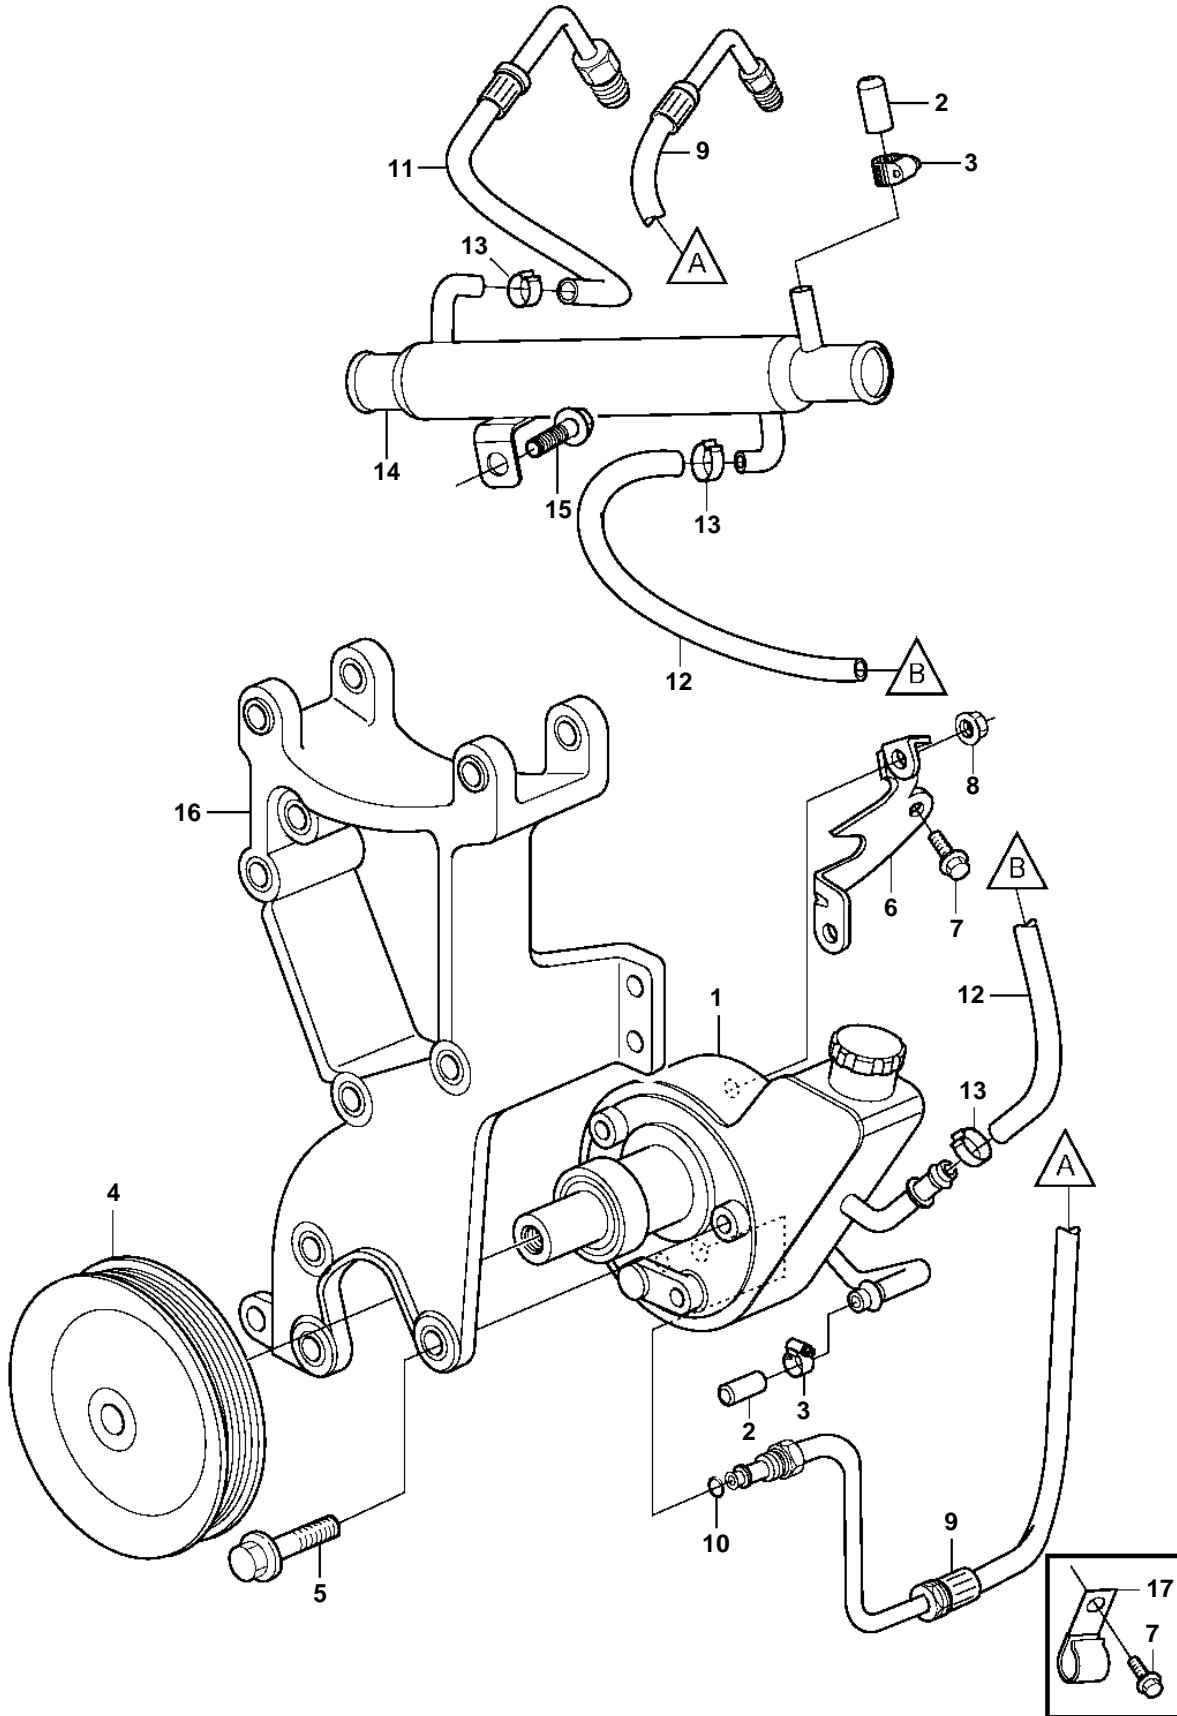

8.1Gi-F, 8.1Gi-FF, 8.1GXi-E, 8.1GXi-EF, 8.1OSi-B, 8.1OSi-BF

8.1Gi-F, 8.1Gi-FF, 8.1GXi-E, 8.1GXi-EF, 8.1OSi-B, 8.1OSi-BF

REF	PART NO.	QTY	DESCRIPTION
1	3860871	1	Power steering pump
2	3856766	2	Cap
3	3860413	2	Clamp
4	3862700	1	Pulley
5	946752	3	Flange screw
6	3861019	1	Bracket
7	946441	2	Screw
8	971098	2	Flange lock nut
9	3863145	1	Pressure hose
10	3852497	1	O-ring
11	3863148	1	Hose
12		1	Hose
13	982663	3	Clamp
14	3862629	1	Oil cooler
15	946752	1	Flange screw
16		1	Bracket
17	3852434	1	Clamp