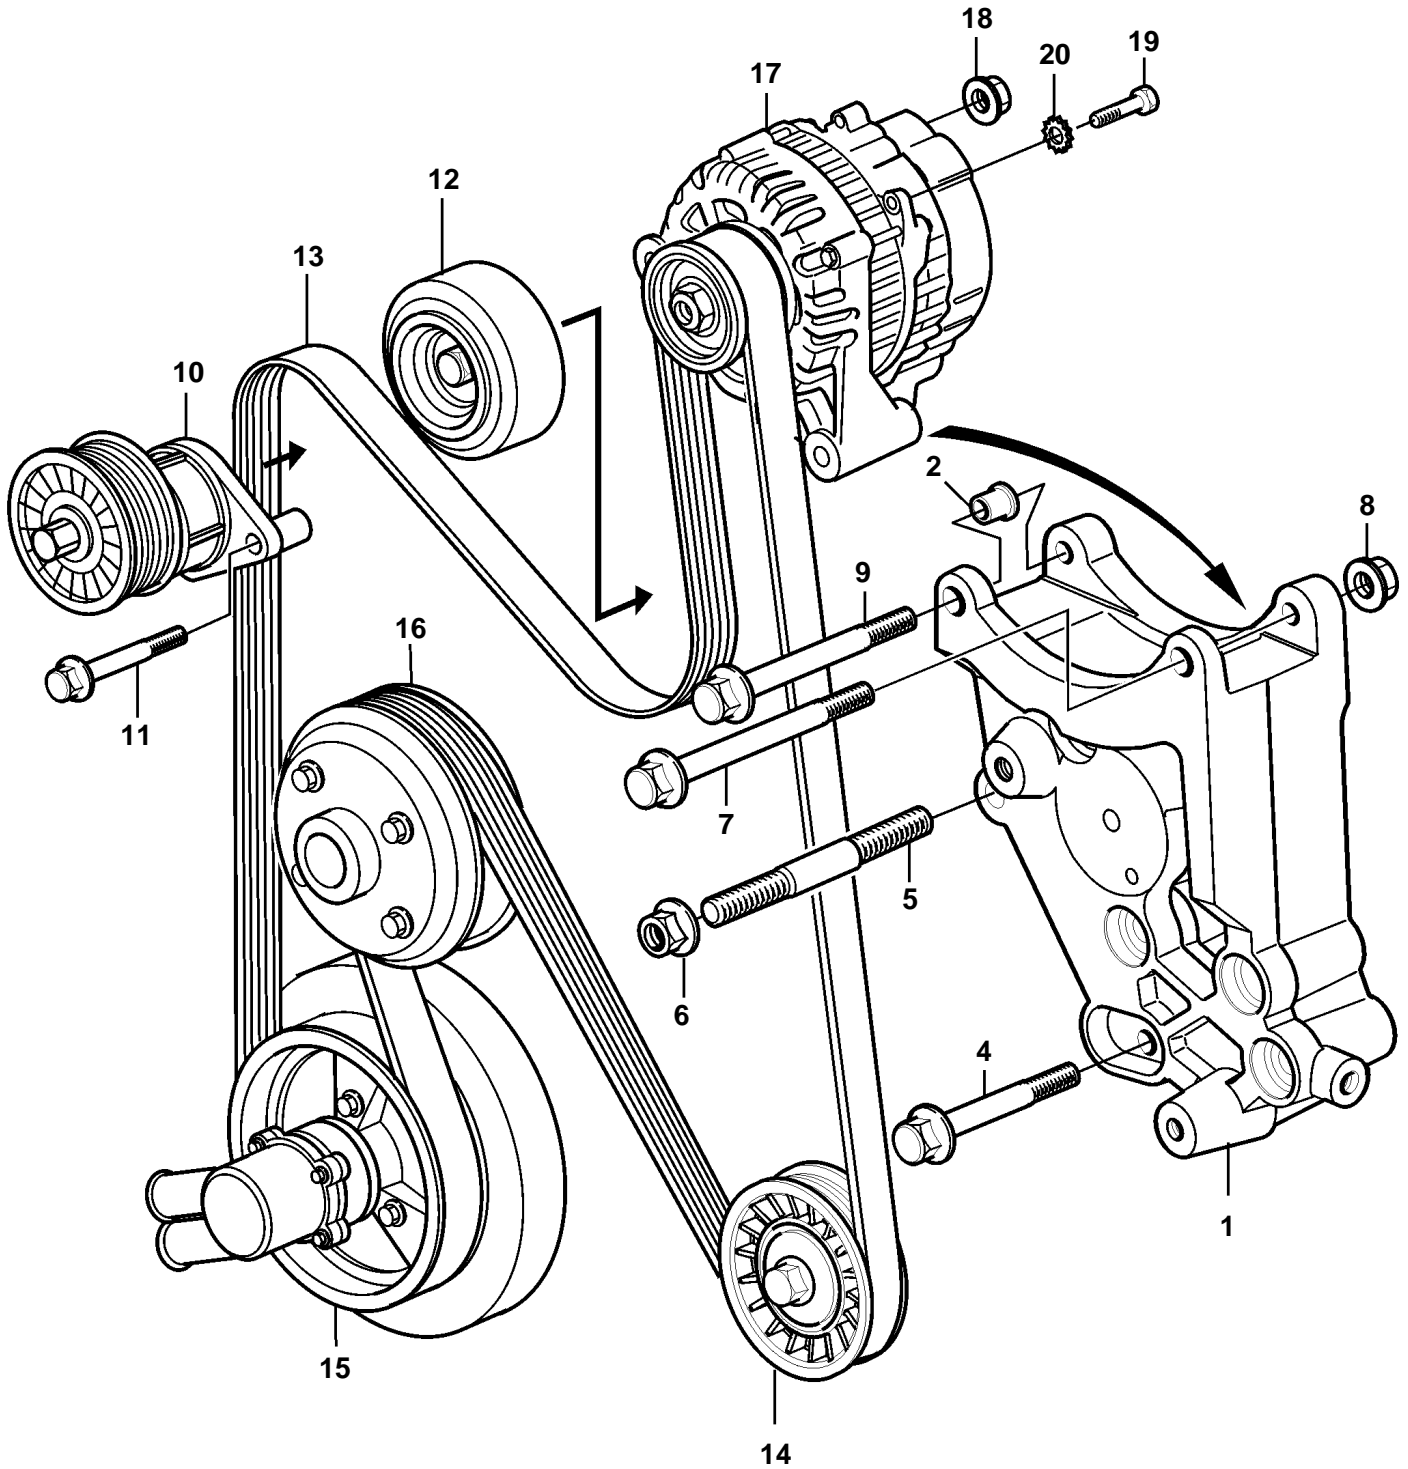

8.1GiI-F, 8.1GXil-E

8.1GiI-F, 8.1GXil-E

REF	PART NO.	QTY	DESCRIPTION
1	3863179	1	Bracket
2	3863175	2	· Bushing
3	3861668	1	Decal
4	965189	3	Flange screw
5	3861018	1	Stud
6	971098	1	Flange lock nut
7	8277002	1	Screw
8	971098	1	Flange lock nut
9	965189	1	Flange screw
10	3587858	1	Belt tensioner
11	965187	2	Screw
12	3861009	1	Pulley
13	3862615	1	Drive belt
14	3860201	1	Pulley
15		1	Pumpsea water
16		1	Pulleycirculation pump
17	3862665	1	Alternator
18	945408	1	Flange nut
19	3852208	1	Screw
20	3852520	1	Washer