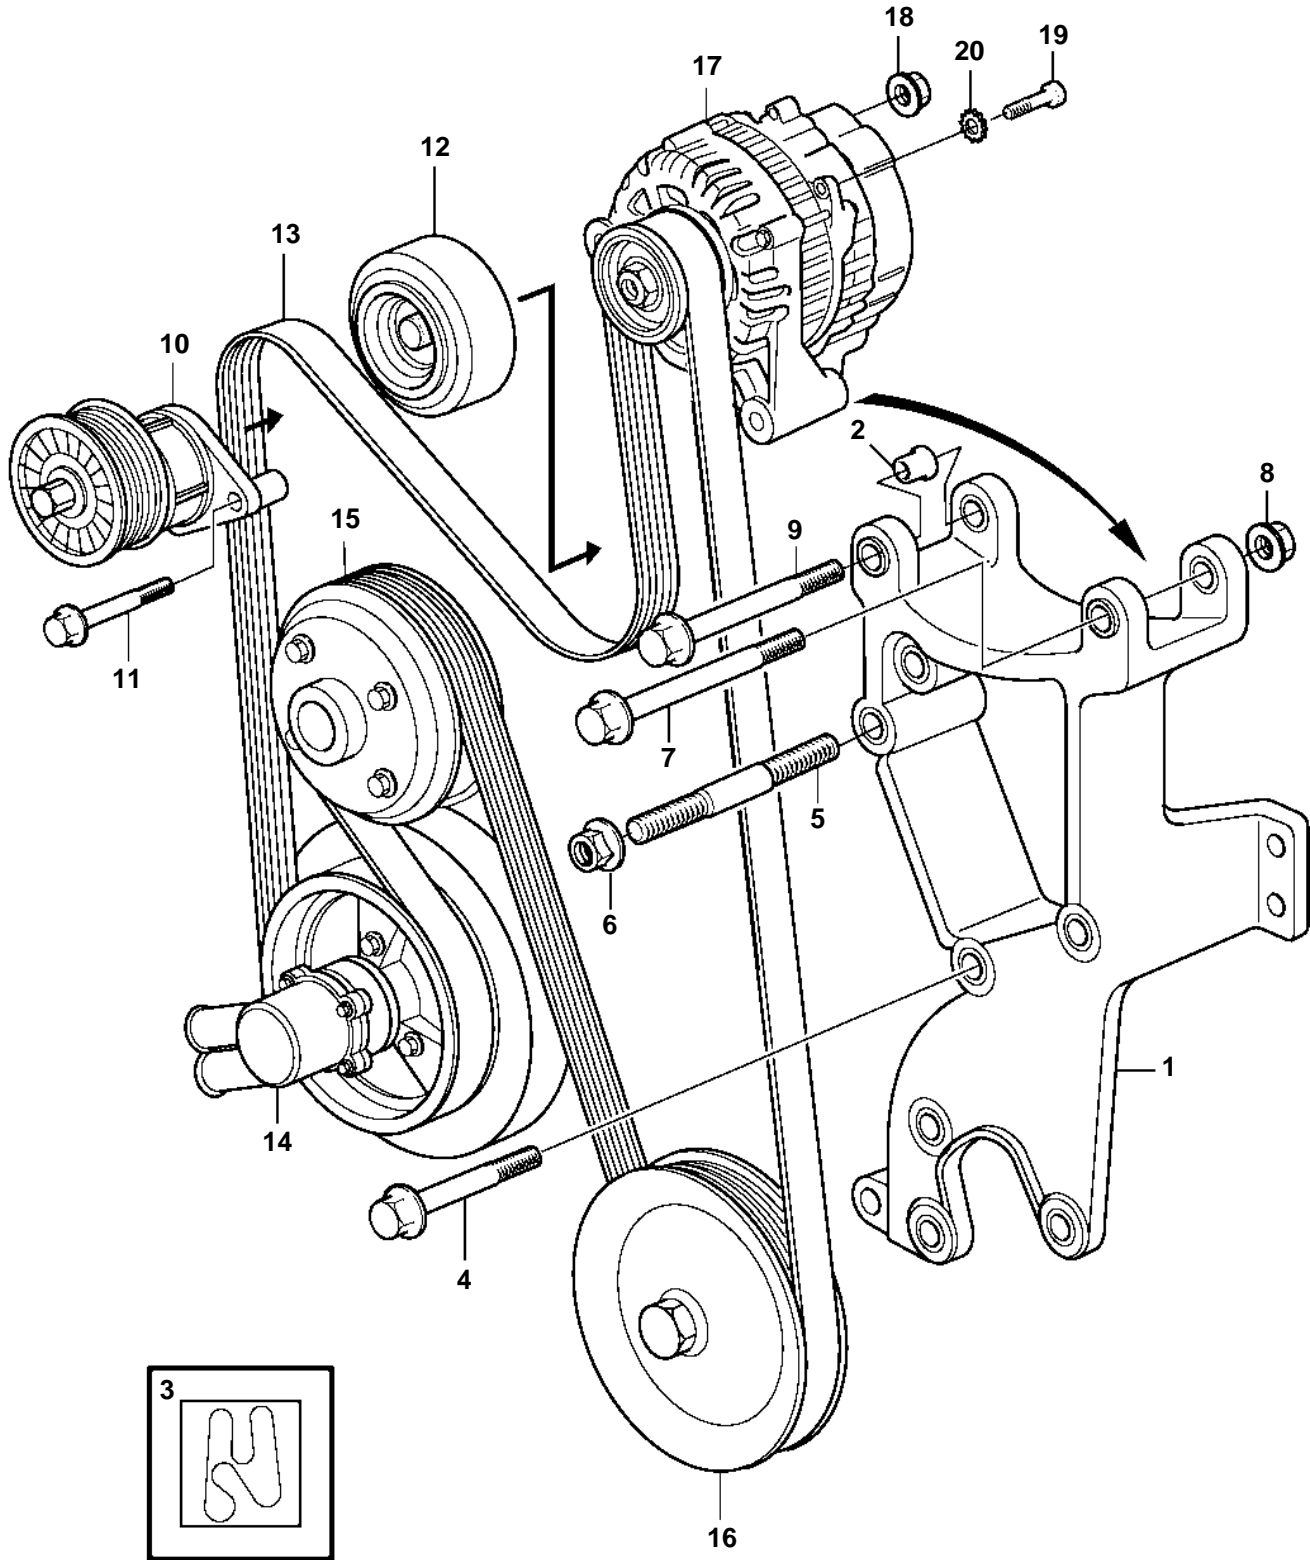

8.1Gi-F, 8.1Gi-FF, 8.1GXi-E, 8.1GXi-EF, 8.1OSi-B, 8.1OSi-BF, 8.1Gi-E, 8.1Gi-EF, 8.1GXi-D, 8.1GXi-DF, 8.1OSi-B, 8.1OSi-BF

8.1Gi-F, 8.1Gi-FF, 8.1GXi-E, 8.1GXi-EF, 8.1OSi-B, 8.1OSi-BF, 8.1Gi-E, 8.1Gi-EF, 8.1GXi-D, 8.1GXi-DF, 8.1OSi-B, 8.1OSi-BF

REF	PART NO.	QTY	DESCRIPTION
1	3862763	1	Bracket
2	3863175	2	· Bushing
3	3860876	1	Decal
4	3861016	4	Screw
5	3861018	1	Stud
6	971098	1	Flange lock nut
7	8277002	1	Screw
8	971098	1	Flange lock nut
9	965189	1	Flange screw
10	3587858	1	Belt tensioner
11	965187	2	Screw
12	3861009	1	Pulley
13	3862614	1	Drive belt
14		1	Pumpsea water
15		1	Pulleycirculation pump
16		1	Pulleypower steering pump
17	3862665	1	Alternator
18	945408	1	Flange nut
19	3852208	1	Screw
20	3852520	1	Washer