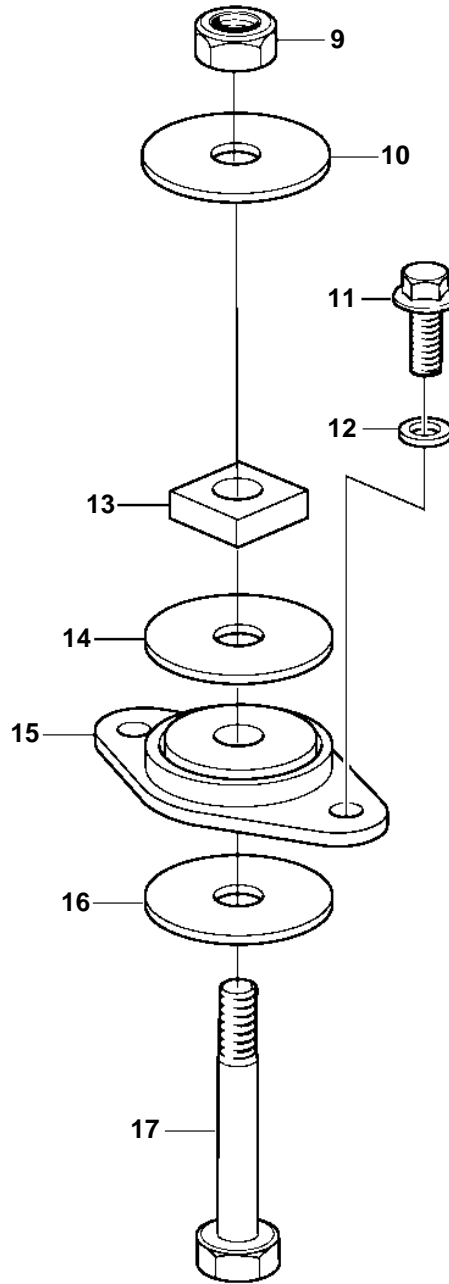

8.1Gi-F, 8.1Gi-FF, 8.1GXi-E, 8.1GXi-EF, 8.1OSi-B, 8.1OSi-BF

**8.1Gi-F, 8.1Gi-FF, 8.1GXi-E, 8.1GXi-EF, 8.1OSi-B, 8.1OSi-BF**

REF	PART NO.	QTY	DESCRIPTION
1	3818718	2	Bracket
2	3863139	6	Flange screw
3	3852566	2	Screw
4	3852428	2	Washer
5	3853805	2	Rubber cushion
6	3852433	2	Washer
7	3852021	6	Nut
8	3852090	2	Lock washer
9	3862657	2	Nut
10	3852540	2	Washer
11	959968	4	Screw
12	980933	4	Washer
13	3852539	2	Nut
14	3852622	2	Washer
15	3853806	2	Rubber cushion
16	3852542	2	Washer
17	3587962	2	Screw