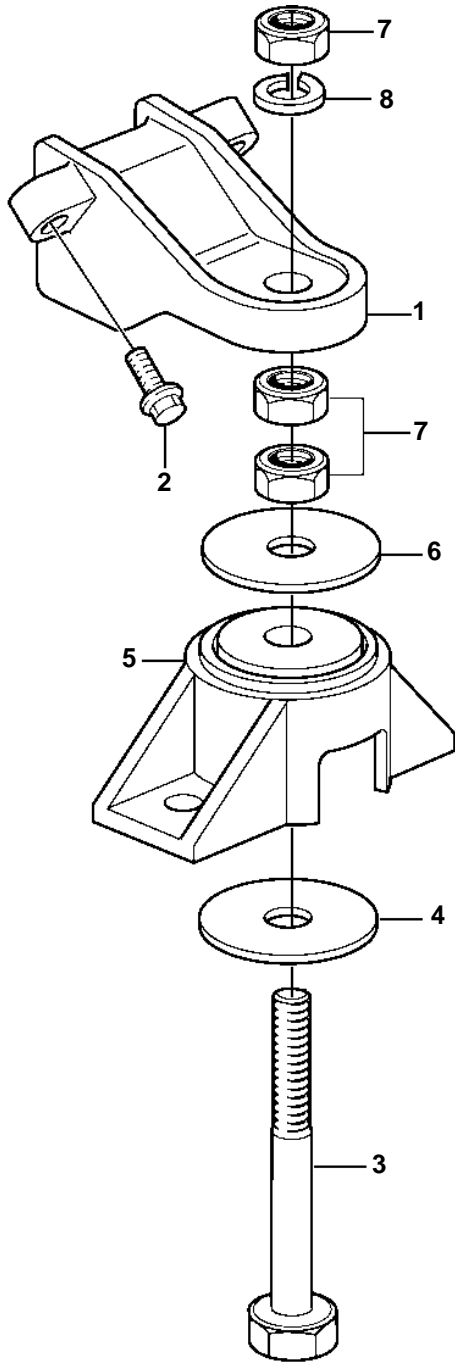

8.1Gi-F, 8.1Gi-FF, 8.1GXi-E, 8.1GXi-EF, 8.1OSi-B, 8.1OSi-BF

**8.1Gi-F, 8.1Gi-FF, 8.1GXi-E, 8.1GXi-EF, 8.1OSi-B, 8.1OSi-BF**

REF	PART NO.	QTY	DESCRIPTION
1	3818718	2	Bracket
2	3863139	6	Flange screw
3	3852566	2	Screw
4	3852428	2	Washer
5	3853805	2	Rubber cushion
6	3852433	2	Washer
7	3852021	6	Nut
8	3852090	2	Lock washer
9	3862657	2	Nut
10	3852540	2	Washer
11	959968	4	Screw
12	980933	4	Washer
13	3852539	2	Nut
14	3852622	2	Washer
15	3853806	2	Rubber cushion
16	3852542	2	Washer
17	3587962	2	Screw