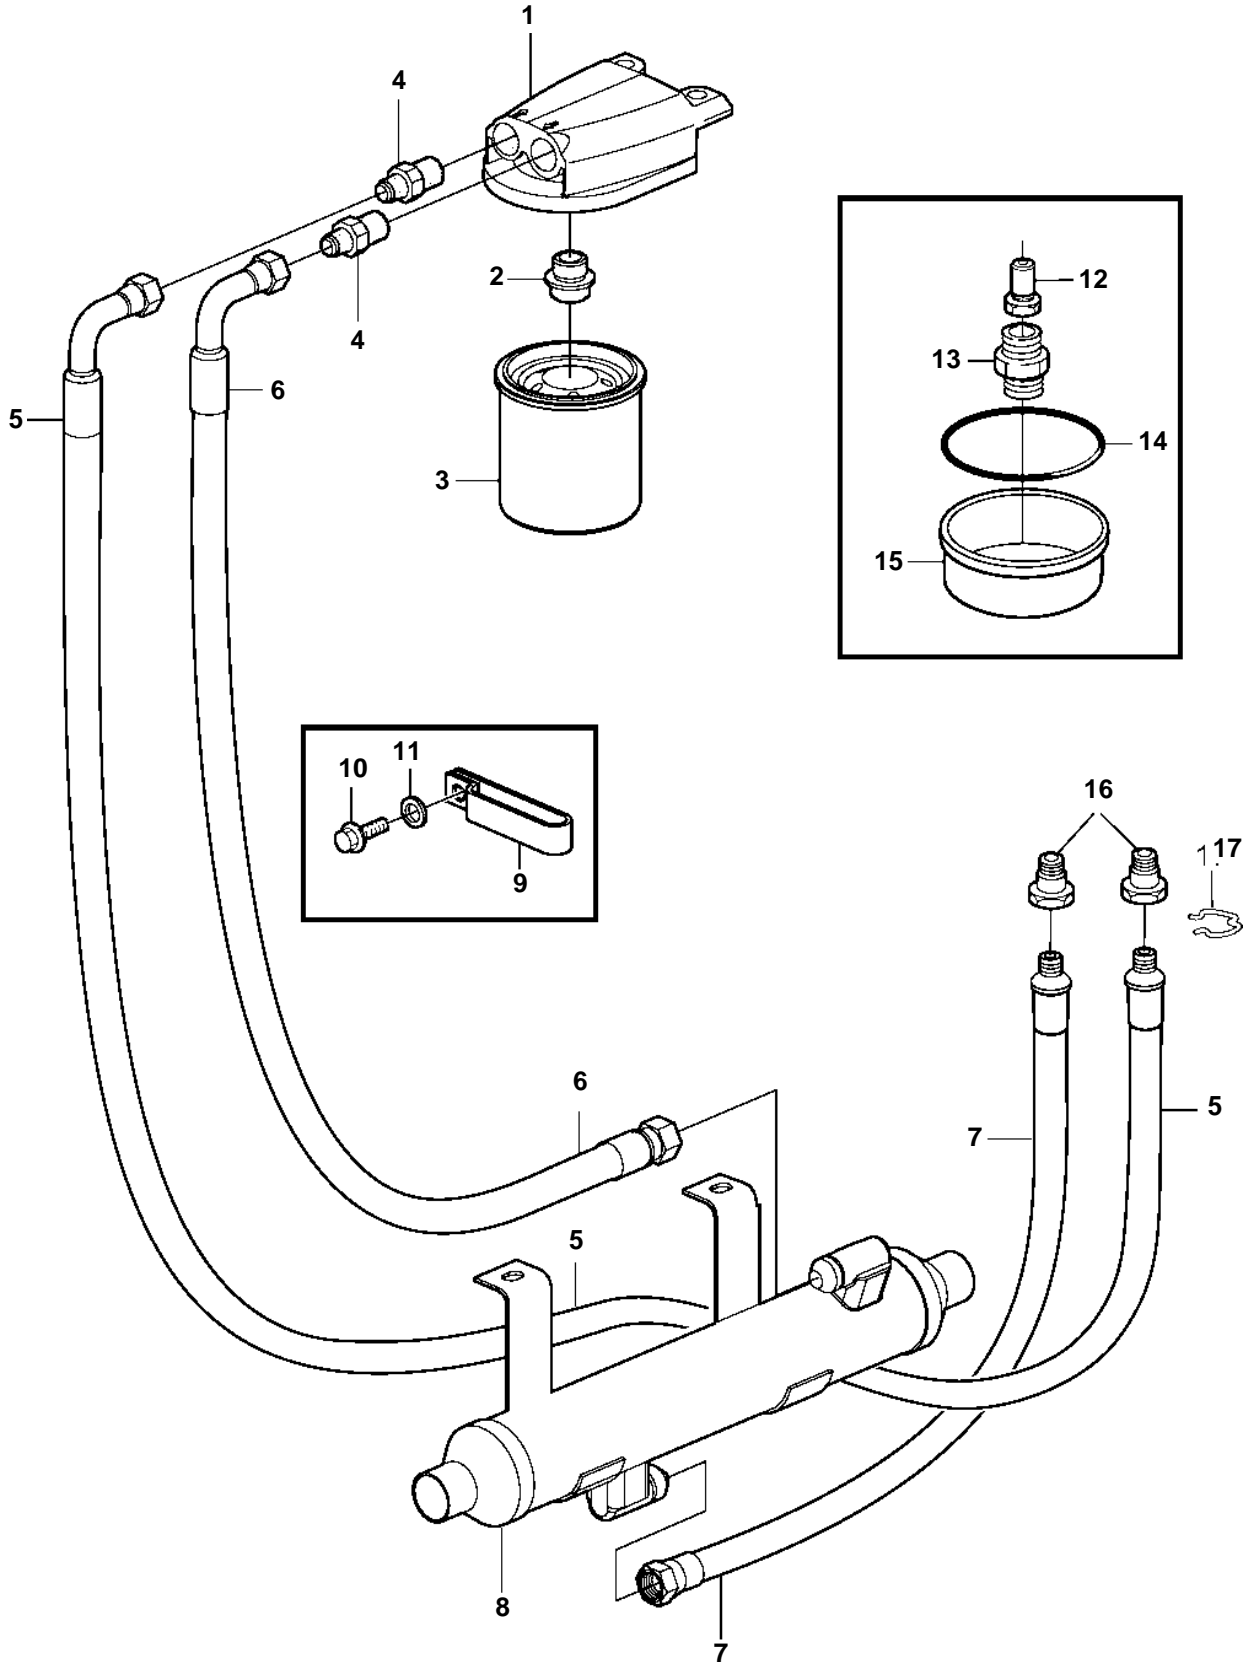

8.1Gi-F, 8.1Gi-FF, 8.1GXi-E, 8.1GXi-EF, 8.1OSi-B, 8.1OSi-BF, 8.1GiI-F, 8.1GXiI-E

8.1Gi-F, 8.1Gi-FF, 8.1GXi-E, 8.1GXi-EF, 8.1OSi-B, 8.1OSi-BF, 8.1GiL-F, 8.1GXil-E

REF	PART NO.	QTY	DESCRIPTION	SEE SEC.	NOTES
1	3860450	1	Adapter		
2	3852015	1	• Connector		
3	835440	1	Oil filter		
			Bulletin P-21-7-1	P-21-7-1-EN	Oil Filters, GM gas engines
4	3860234	2	Fitting		
5	3809309	1	Oil line		
6	3809310	1	Oil line		
7	3809311	1	Oil line		
8	3808572	1	Oil cooler		
9	3860075	1	Clamp		
10	946544	1	Flange screw		
11	3852054	1	Washer		
12	857518	1	Valve		
13	3852097	1	Connector		
14	3852470	1	O-ring		
15	3860951	1	Housing		
16	3859083	2	Retainer		
17		2	• Clip		