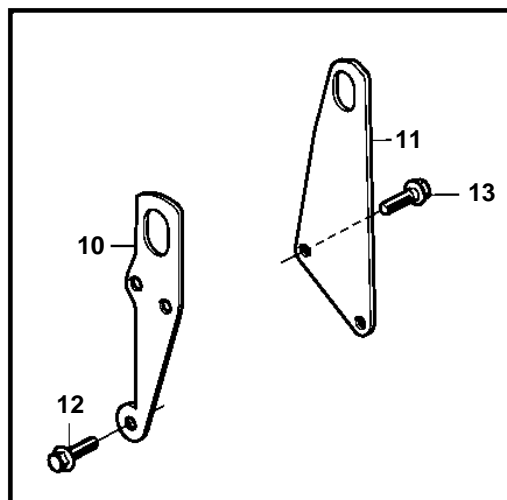

8.1Gi-F, 8.1Gi-FF, 8.1GXi-E, 8.1GXi-EF, 8.1OSi-B, 8.1OSi-BF, 8.1GiI-F, 8.1GXiI-E

19372

8.1Gi-F, 8.1Gi-FF, 8.1GXi-E, 8.1GXi-EF, 8.1OSi-B, 8.1OSi-BF, 8.1GiI-F, 8.1GXil-E

REF	PART NO.	QTY	DESCRIPTION	NOTES
1	3808517	1	Cylinder head	STARBOARD
	3808518	1	Cylinder head	PORT
1A		2	· Plug	
2	3861284	1	Gasket	STARBOARD
	3861283	1	Gasket	PORT
3	3861253	8	Screw	L=52mm
4	3861252	4	Screw	L=86mm
5	3861251	24	Screw	L=103mm
6	3859080	2	Valve cover	
7	3861287	2	· Gasket	
8	3861260	14	Screw	
9	3861282	14	Gasket	
10	3860920	1	Bracket	PORT
11	3860921	1	Bracket	STARBOARD
12	965185	1	Flange screw	
13	982702	2	Flange screw	