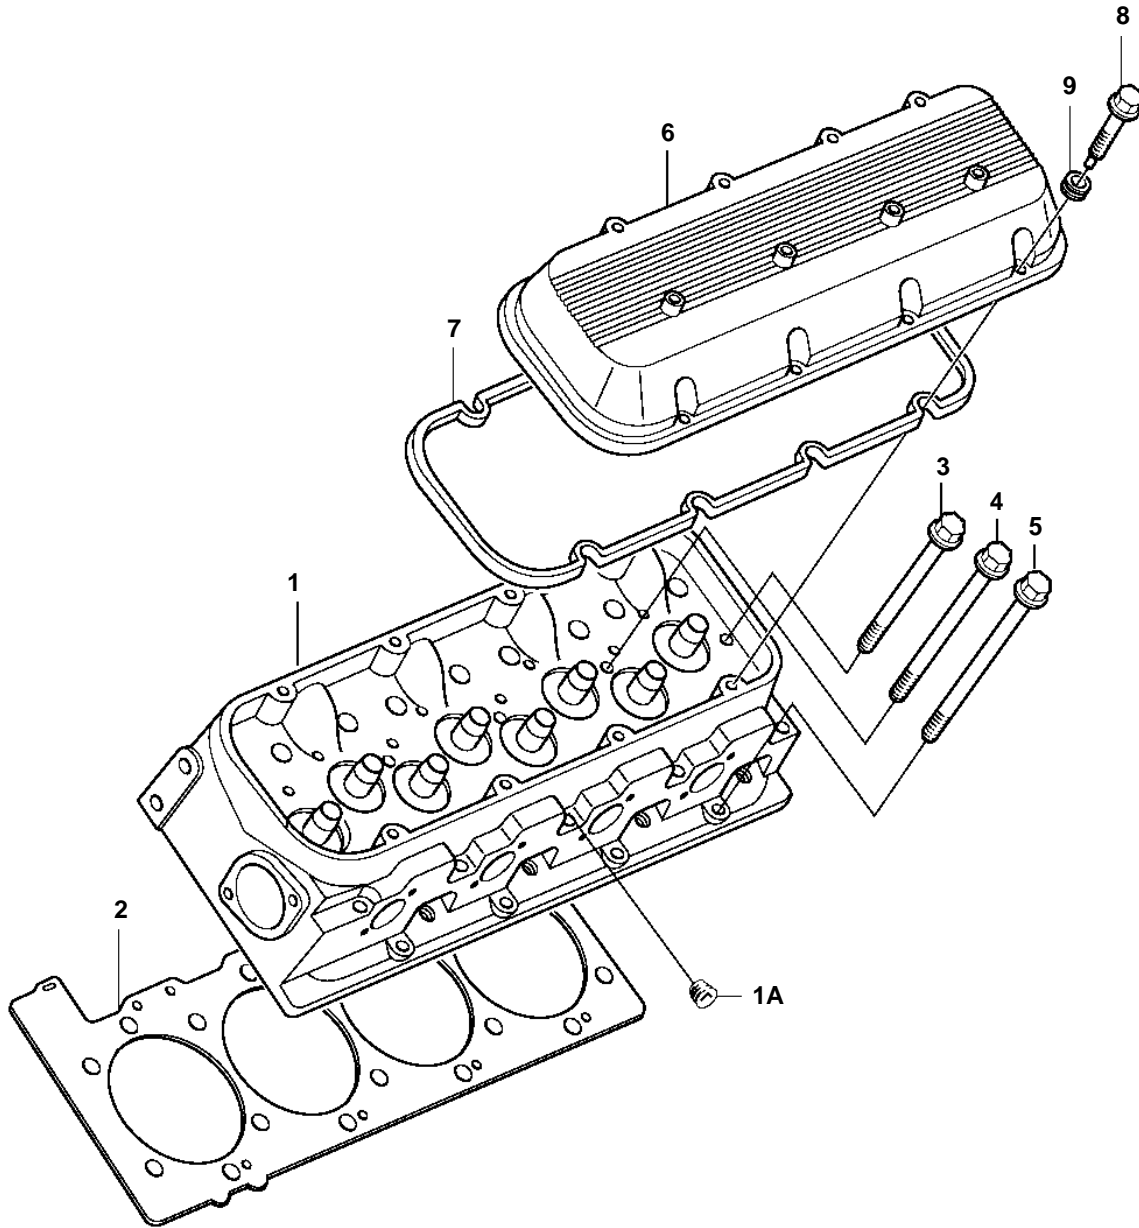

8.1Gi-F, 8.1Gi-FF, 8.1GXi-E, 8.1GXi-EF, 8.1OSi-B, 8.1OSi-BF, 8.1GiI-F, 8.1GXiI-E

19372

8.1Gi-F, 8.1Gi-FF, 8.1GXi-E, 8.1GXi-EF, 8.1OSi-B, 8.1OSi-BF, 8.1GiI-F, 8.1GXil-E

REF	PART NO.	QTY	DESCRIPTION	NOTES
1	3808517	1	Cylinder head	STARBOARD
	3808518	1	Cylinder head	PORT
1A		2	· Plug	
2	3861284	1	Gasket	STARBOARD
	3861283	1	Gasket	PORT
3	3861253	8	Screw	L=52mm
4	3861252	4	Screw	L=86mm
5	3861251	24	Screw	L=103mm
6	3859080	2	Valve cover	
7	3861287	2	· Gasket	
8	3861260	14	Screw	
9	3861282	14	Gasket	
10	3860920	1	Bracket	PORT
11	3860921	1	Bracket	STARBOARD
12	965185	1	Flange screw	
13	982702	2	Flange screw	