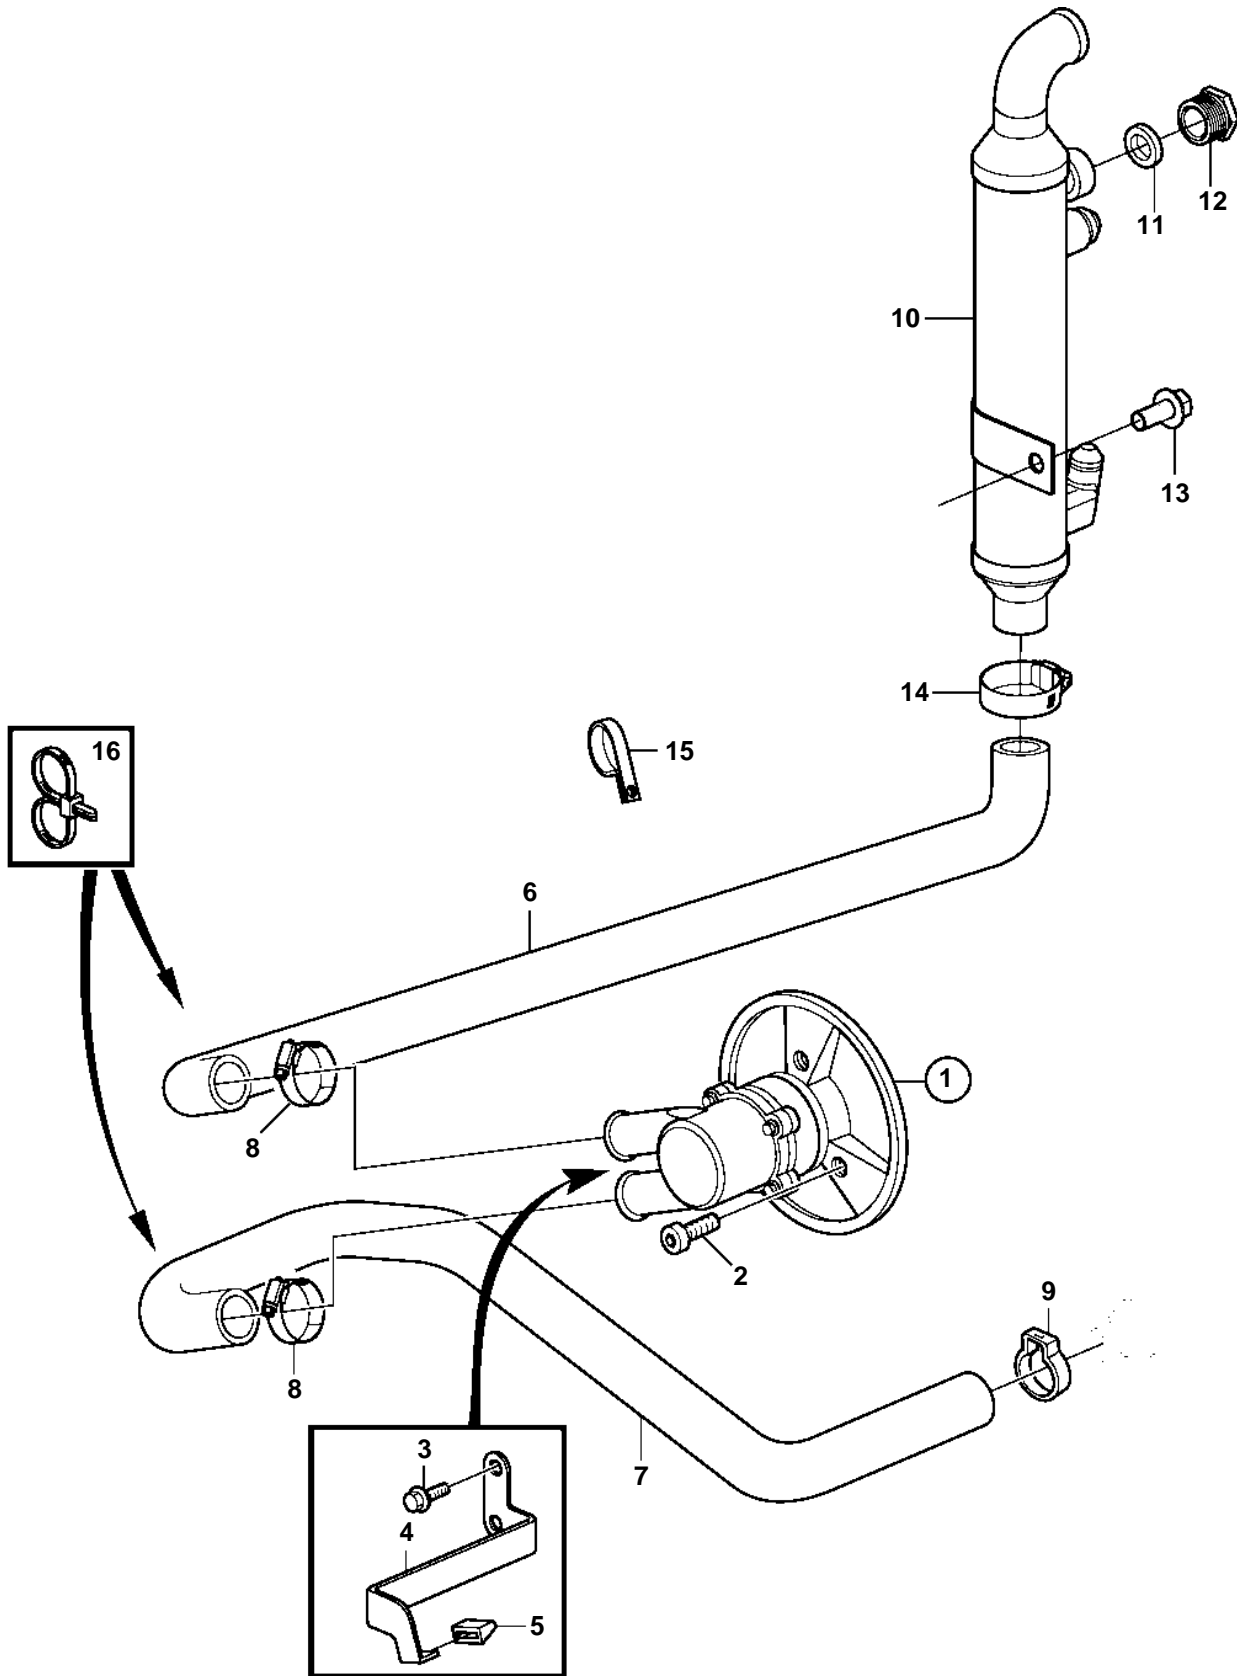

8.1GiI-F, 8.1GXil-E

8.1GiI-F, 8.1GXil-E

REF	PART NO.	QTY	DESCRIPTION	NOTES
1	3862484	1	Sea water pump	
2	959240	3	Screw	
3	946441	2	Screw	
4	3860797	1	Bracket	
5	3857954	1	Stop	
6	3861400	1	Hose	
7	3860922	1	Hose	
8	3863440	2	Clamp	
9	982644	1	Clamp	
10	3808226	1	Oil cooler	
	3817834	1	Oil cooler	5000V
11	3862079	1	· Gasket	
12	3862656	1	· Cap	PLASTIC
13	3853389	1	Screw	
14	3863440	1	Clamp	
15	3853312	1	Clamp, loop	
16	3850115	1	Strip clamp	