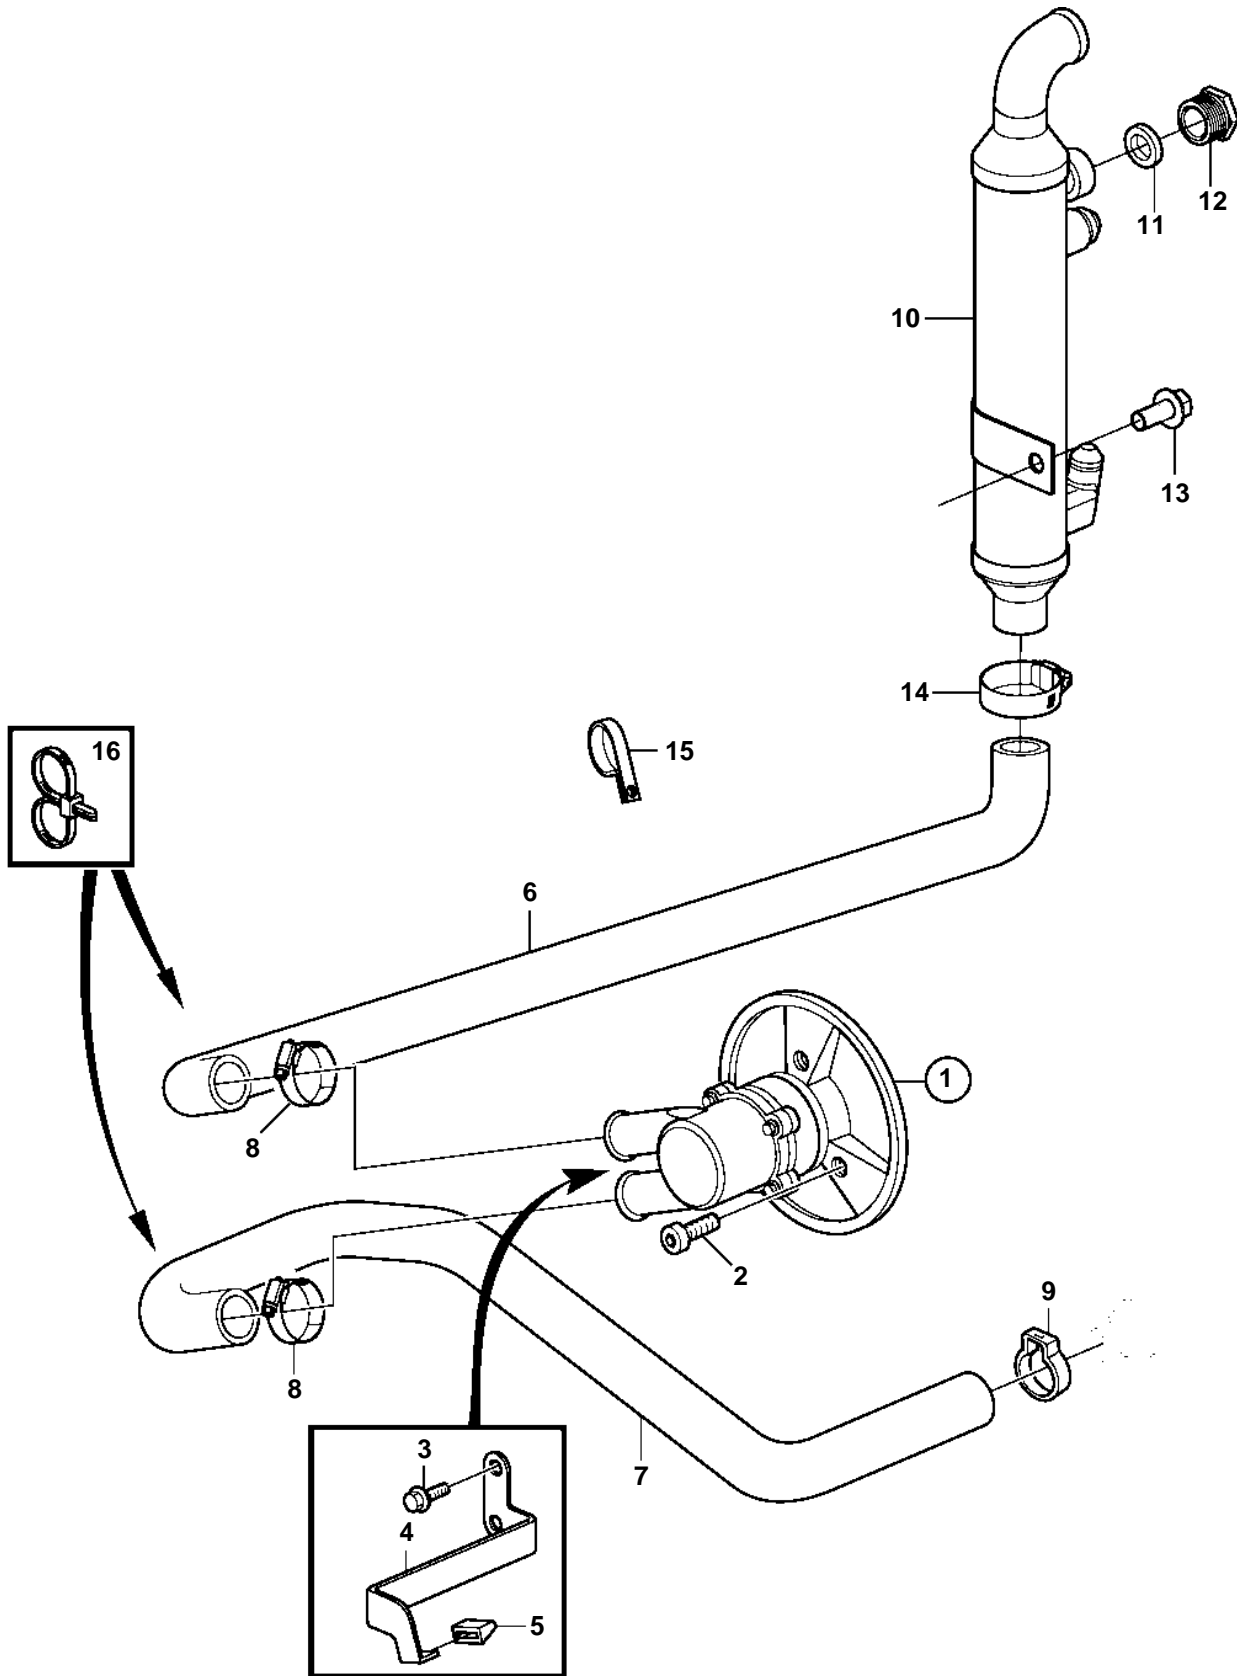

8.1GiI-F, 8.1GXil-E

8.1GiI-F, 8.1GXil-E

REF	PART NO.	QTY	DESCRIPTION	NOTES
1	3862484	1	Sea water pump	
2	959240	3	Screw	
3	946441	2	Screw	
4	3860797	1	Bracket	
5	3857954	1	Stop	
6	3861400	1	Hose	
7	3860922	1	Hose	
8	3863440	2	Clamp	
9	982644	1	Clamp	
10	3808226	1	Oil cooler	630V
	3817834	1	Oil cooler	5000V
11	3862079	1	· Gasket	
12	3862656	1	Cap	
13	3853389	1	Screw	
14	3863440	1	Clamp	
15	3853312	2	Clamp, loop	
16	3850115	1	Strip clamp	