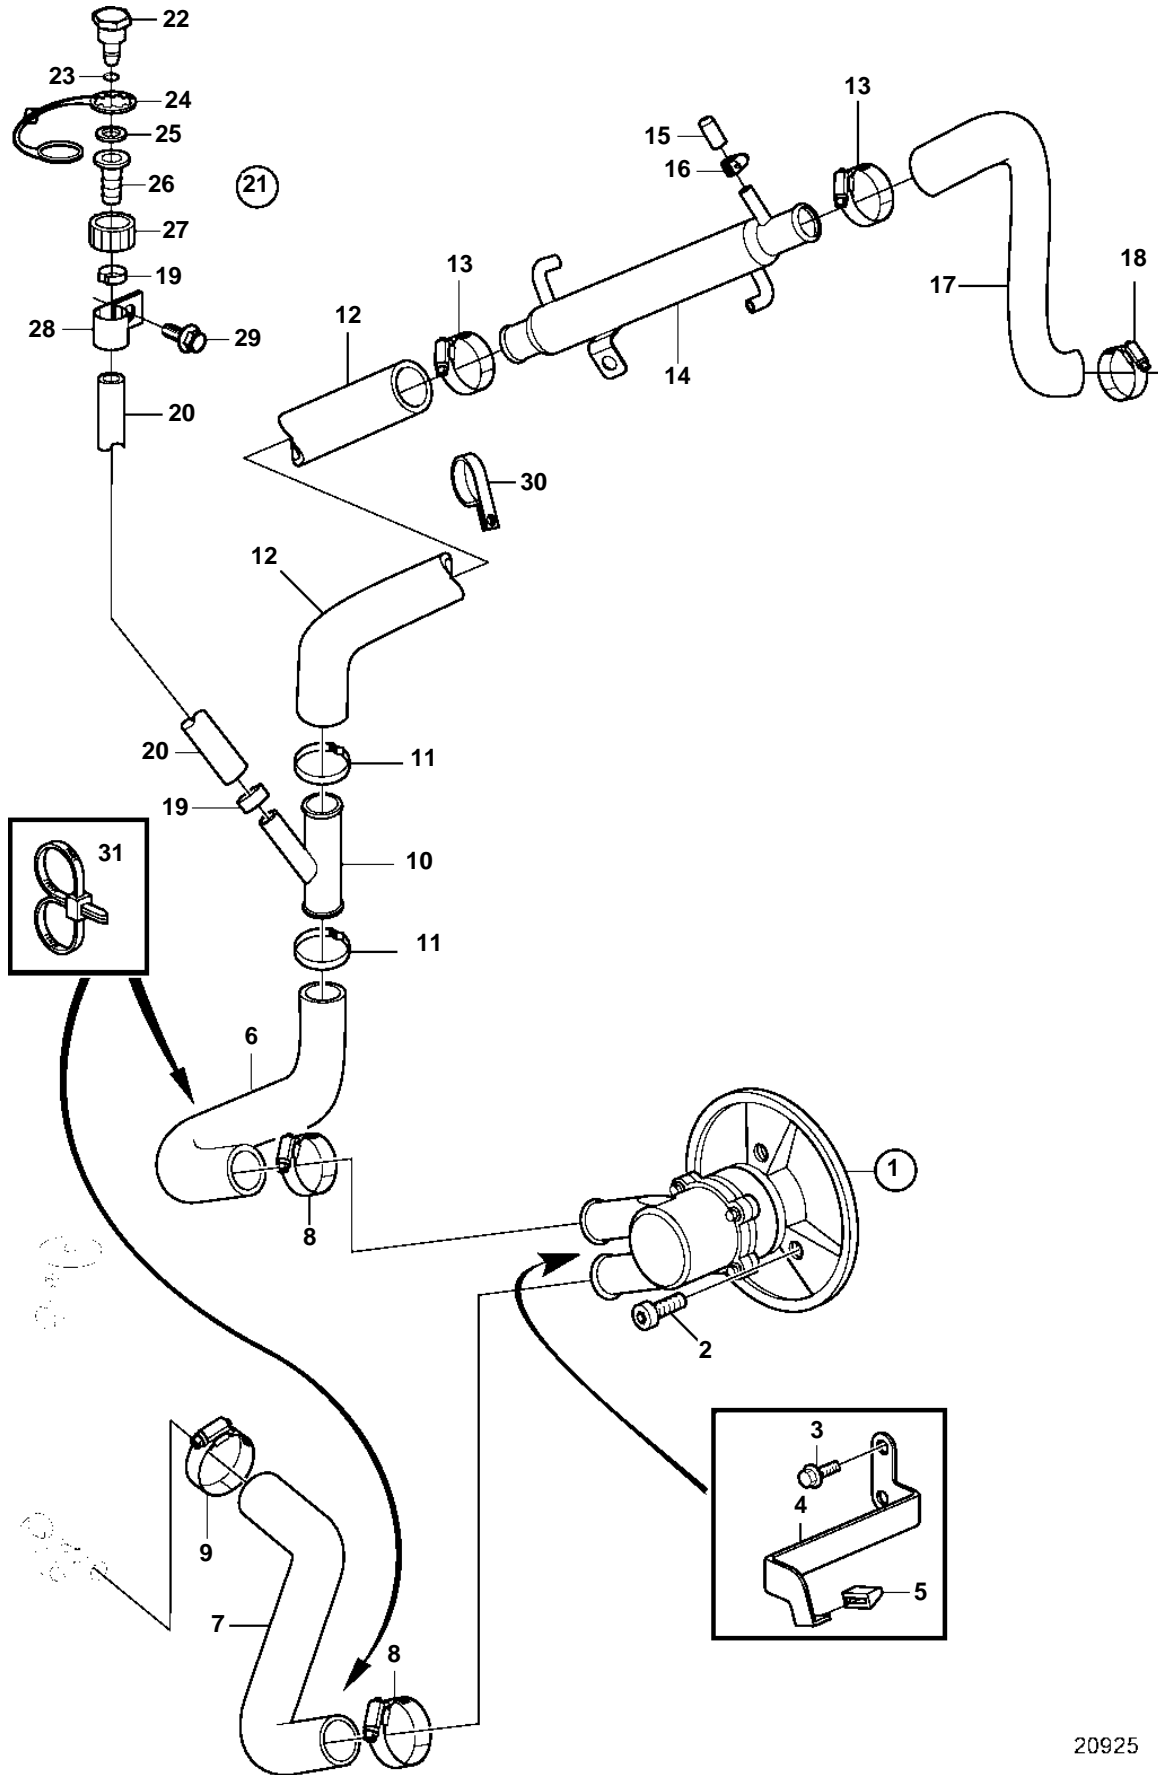

8.1Gi-FF, 8.1GXi-EF

20925

8.1Gi-FF, 8.1GXi-EF

REF	PART NO.	QTY	DESCRIPTION
1	3862484	1	Sea water pump
2	959240	3	Screw
3	946441	2	Screw
4	3860797	1	Bracket
5	3857954	1	Stop
6	3862691	1	Hose
7	3860910	1	Hose
8	3863440	3	Clamp
9	982644		Clamp
10	3862699	1	T-pipe
11	982645	2	Clamp
12	3862692	1	Hose
13	3863444	2	Clamp
14		1	Oil coolersteering
15	3856766	1	Cap
16	3860413	1	Clamp
17	3808262	1	Hose
18	3812302	1	Clamp
19	983146	2	Clamp
20	3857823	1	Hose
21	3807440	1	Flushing connection
22		1	· Cap
23	942978	1	· O-ring
24	3862082	1	· Retainer
25	3807664	1	· Seal
26		1	· Connector
27		1	· Connector
28	3862891	1	Clamp
29	982285	1	Flange screw
30	3853312	1	Clamp, loop
31	3850115	1	Strip clamp