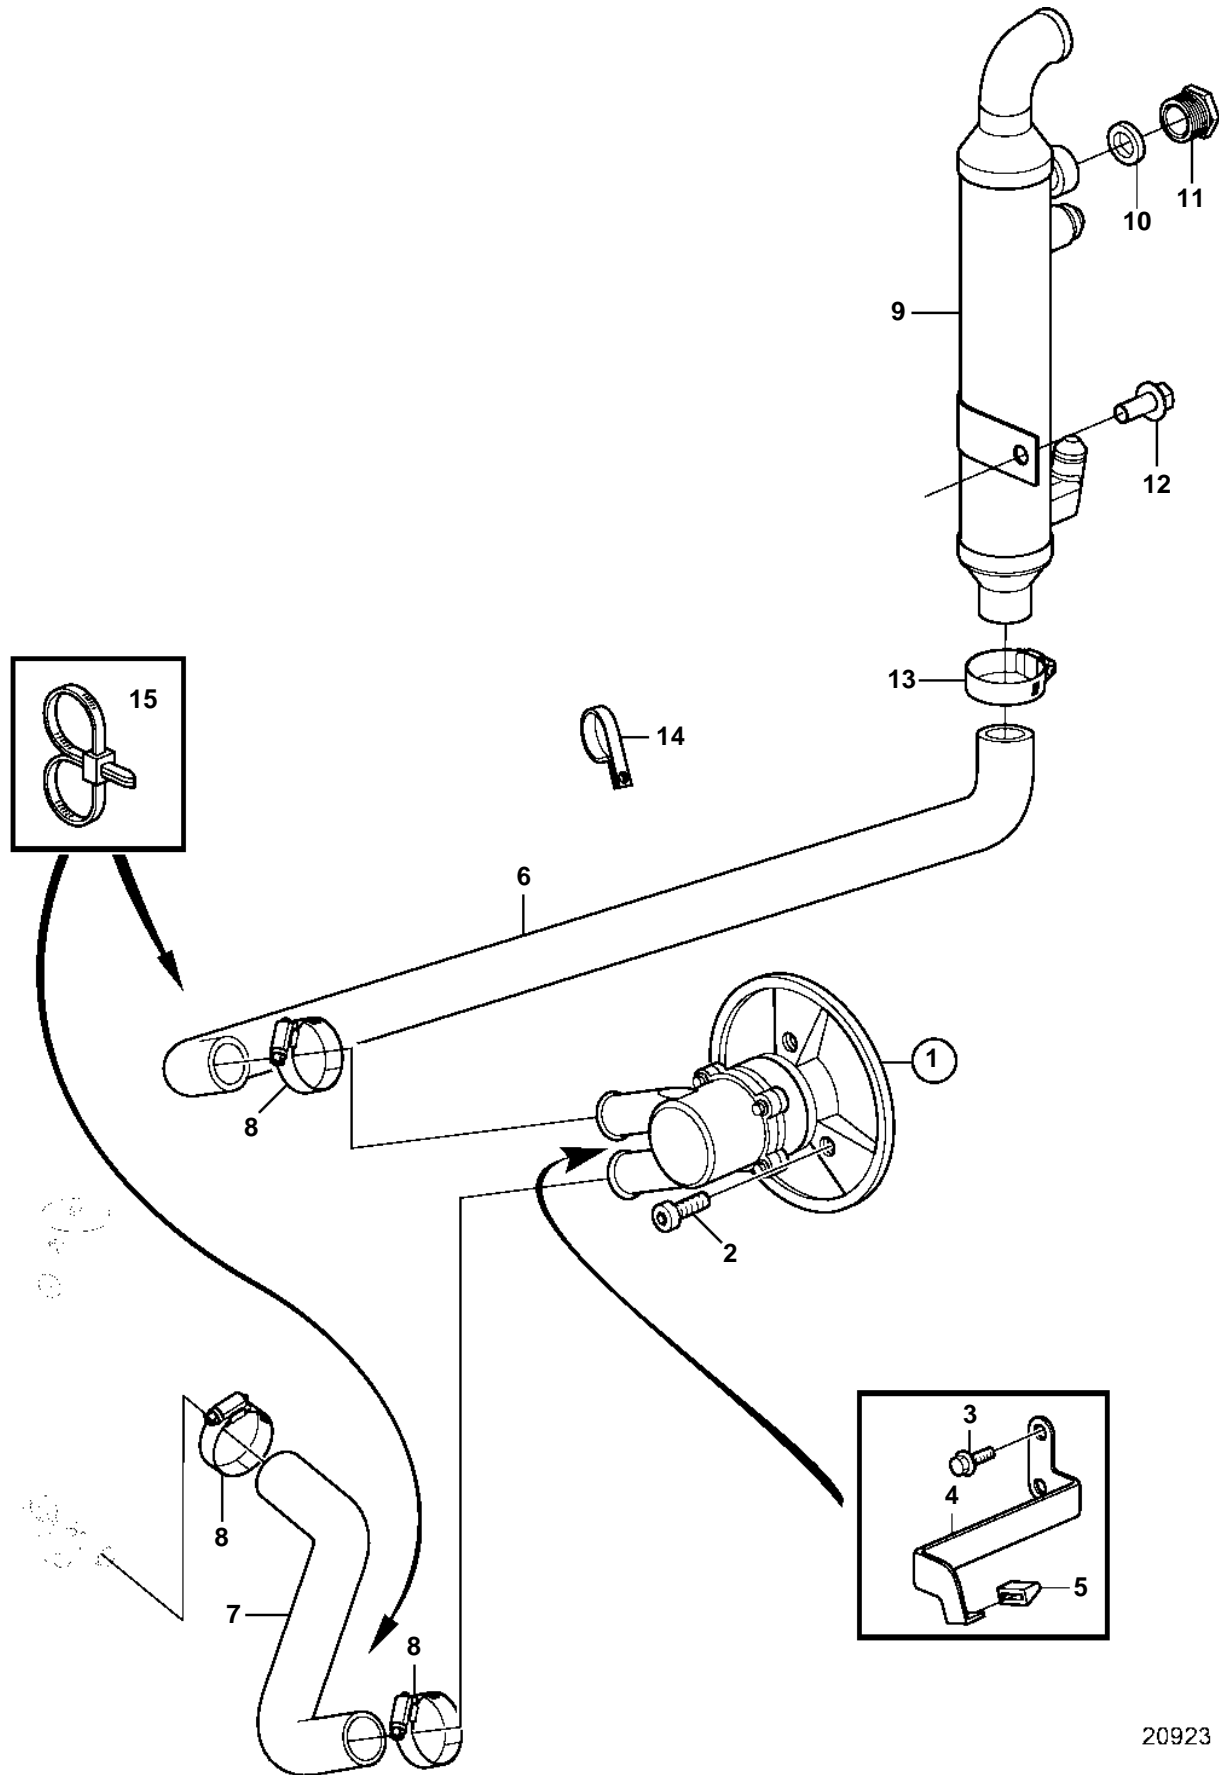

8.1GiI-F, 8.1GXiI-E

20923

8.1GiI-F, 8.1GXil-E

REF	PART NO.	QTY	DESCRIPTION
1	3862484	1	Sea water pump
2	959240	3	Screw
3	946441	2	Screw
4	3860797	1	Bracket
5	3857954	1	Stop
6	3861400	1	Hose
7	3860910	1	Hose
8	3863440	3	Clamp
9	3808226	1	Oil cooler
10	3862079	1	· Gasket
11	3862656	1	· Cap
12	3853389	1	Screw
13	3863440	1	Clamp
14	3853312	2	Clamp, loop
15	3850115	1	Strip clamp