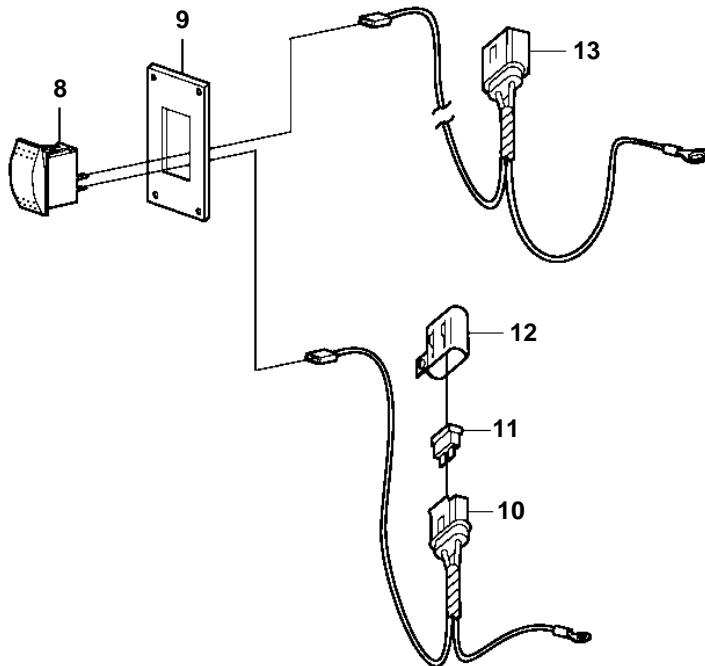

8.10Si-B, 8.10Si-BF

8.10Si-B, 8.10Si-BF

REF	PART NO.	QTY	DESCRIPTION	NOTES
1	3862039	1	Tank	
2	3858990	1	• Cap	
3	7741899	1	Decal	
4		1	Hose	CUT
5	3853794	6	Clamp	
6	3587530	1	Filter	
7	3862492	1	Solenoid valve	
8	3862491	1	Switch	
9	3862899	1	Switch plate	BLACK
	3862898	X	Switch plate	WHITE
	3862900	X	Switch plate	WOODGRAIN
10	3862489	1	Wiring harness	
11	983966	1	• Fuse	1 AMP
12	8072808	1	• Cover	
13	3862890	1	Wiring harness	SOLENOID VALVE
14	41103103	X	Neutralizing agent	1 QUART (946ml)
15	41103102	X	Neutralizing agent	1 GALLON (3.78L)