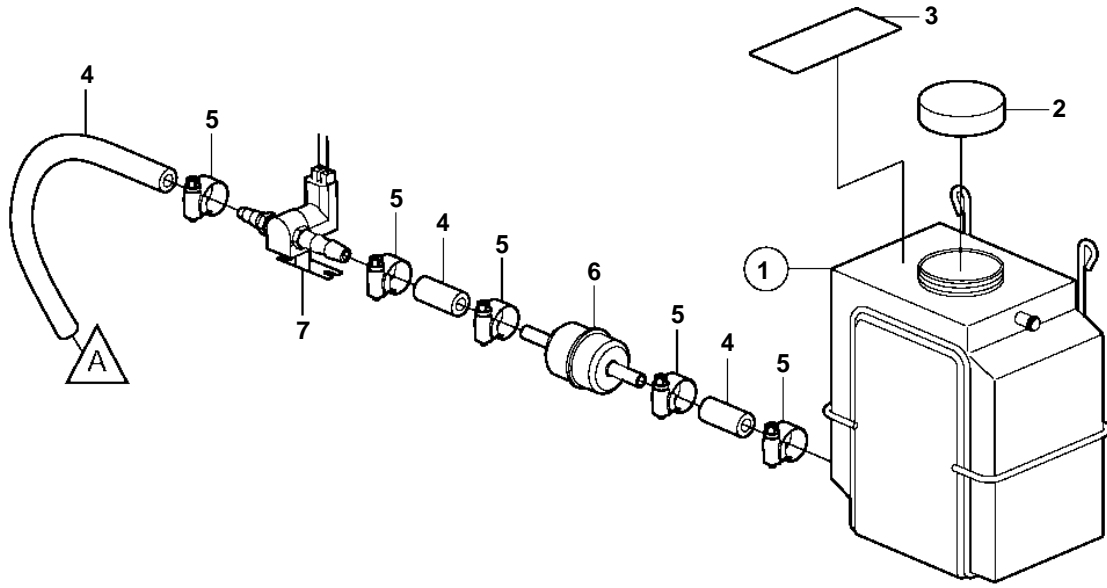

8.10Si-B, 8.10Si-BF

8.10Si-B, 8.10Si-BF

REF	PART NO.	QTY	DESCRIPTION	NOTES
1	3862039	1	Tank	
2	3858990	1	• Cap	
3	7741899	1	Decal	
4		1	Hose	CUT
5	3853794	6	Clamp	
6	3587530	1	Filter	
7	3862492	1	Solenoid valve	
8	3862491	1	Switch	
9	3862899	1	Switch plate	BLACK
	3862898	X	Switch plate	WHITE
	3862900	X	Switch plate	WOODGRAIN
10	3862489	1	Wiring harness	
11	983966	1	• Fuse	1 AMP
12	8072808	1	• Cover	
13	3862890	1	Wiring harness	SOLENOID VALVE
14	41103103	X	Neutralizing agent	1 QUART (946ml)
15	41103102	X	Neutralizing agent	1 GALLON (3.78L)