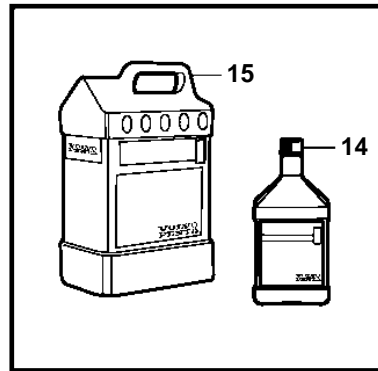

8.10Si-B, 8.10Si-BF

8.10Si-B, 8.10Si-BF

REF	PART NO.	QTY	DESCRIPTION	NOTES
1	3862039	1	Tank	
2	3858990	1	• Cap	
3	7741899	1	Decal	
4		1	Hose	CUT
5	3853794	6	Clamp	
6	3587530	1	Filter	
7	3862492	1	Solenoid valve	
8	3862491	1	Switch	
9	3862899	1	Switch plate	BLACK
	3862898	X	Switch plate	WHITE
	3862900	X	Switch plate	WOODGRAIN
10	3862489	1	Wiring harness	
11	983966	1	• Fuse	1 AMP
12	8072808	1	• Cover	
13	3862890	1	Wiring harness	SOLENOID VALVE
14	41103103	X	Neutralizing agent	1 QUART (946ml)
15	41103102	X	Neutralizing agent	1 GALLON (3.78L)