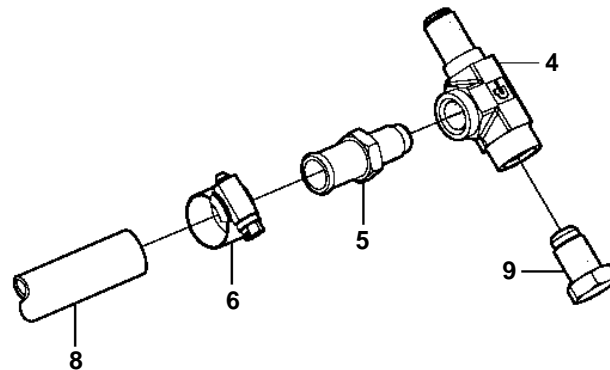

8.1Gi-F, 8.1GXi-E, 8.1OSi-B, 8.1Gii-F, 8.1GXii-E

8.1Gi-F, 8.1GXi-E, 8.1OSi-B, 8.1Gii-F, 8.1GXii-E

REF	PART NO.	QTY	DESCRIPTION	NOTES
1	3862102	1	Hot water outlet	
2	3863068	1	· T-pipe	
3	3863438	2	· Clamp	
4	3862126	1	· Fitting	
5	3861672	1	· Nipple	
6	3853813	2	· Clamp	
7		1	Hosecirculation pump	CUT
8		X	Hoseheater	Hose not supplied with kit.
9	3861669	1	Plug	