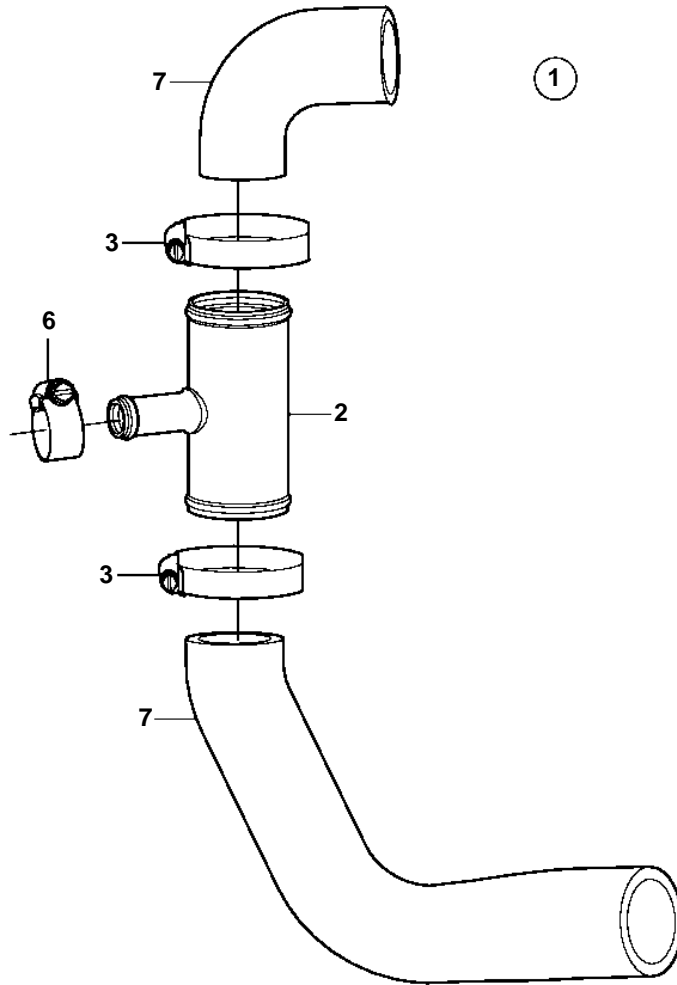

8.1Gi-F, 8.1GXi-E, 8.1OSi-B, 8.1Gii-F, 8.1GXii-E

8.1Gi-F, 8.1GXi-E, 8.1OSi-B, 8.1Gii-F, 8.1GXii-E

REF	PART NO.	QTY	DESCRIPTION	NOTES
1	3862102	1	Hot water outlet	
2	3863068	1	· T-pipe	
3	3863438	2	· Clamp	
4	3862126	1	· Fitting	
5	3861672	1	· Nipple	
6	3853813	2	· Clamp	
7		1	Hosecirculation pump	CUT
8		X	Hoseheater	Hose not supplied with kit.
9	3861669	1	Plug	