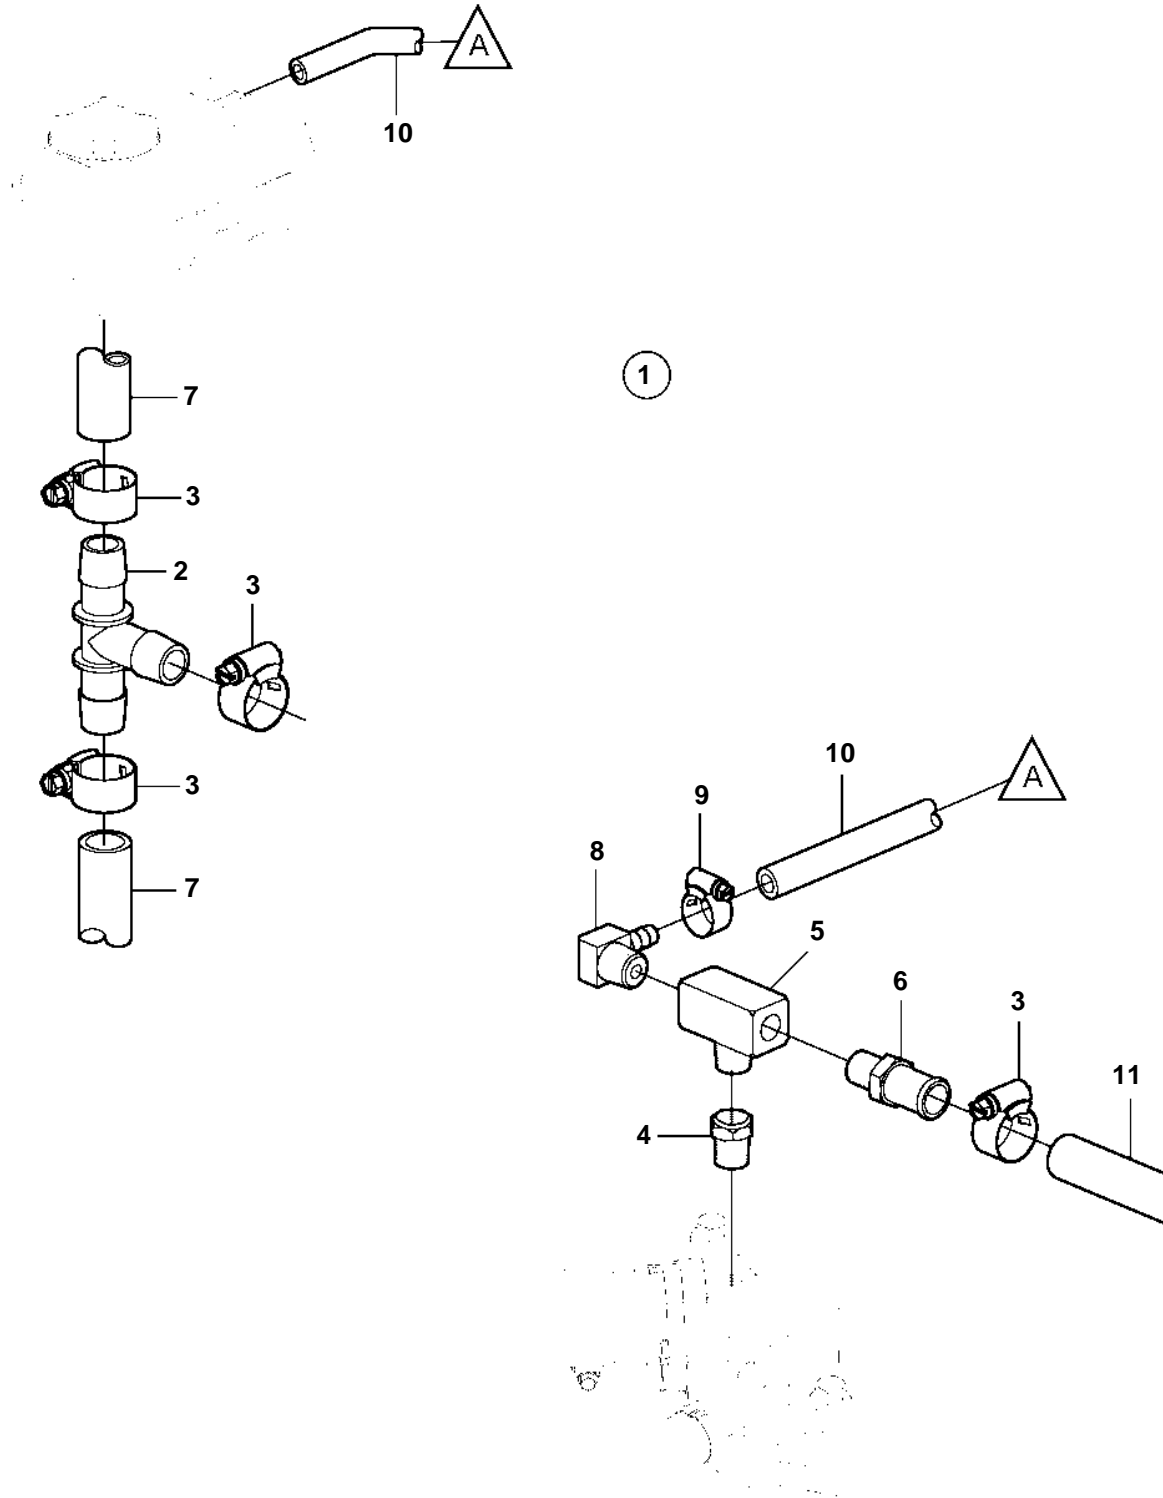

8.1Gi-F, 8.1Gi-FF, 8.1GXi-E, 8.1GXi-EF, 8.1OSi-B, 8.1OSi-BF, 8.1GiI-F, 8.1GXiI-E

8.1Gi-F, 8.1Gi-FF, 8.1GXi-E, 8.1GXi-EF, 8.1OSi-B, 8.1OSi-BF, 8.1GiI-F, 8.1GXiI-E

REF	PART NO.	QTY	DESCRIPTION	NOTES
1	3861870	1	Hot water outlet	
2	3860613	1	· Fitting	
3	3853813	4	· Clamp	
4	983223	1	· Adapter	
5	3860586	1	· Fitting	
6	969497	1	· Nipple	
7		1	Hoseexpansion tank	CUT
8	3860585	1	Fitting	
9	3860413	1	Clamp	
10		1	Hoseexpansion tank	
11		X	Hoseheater	Not included in kit.