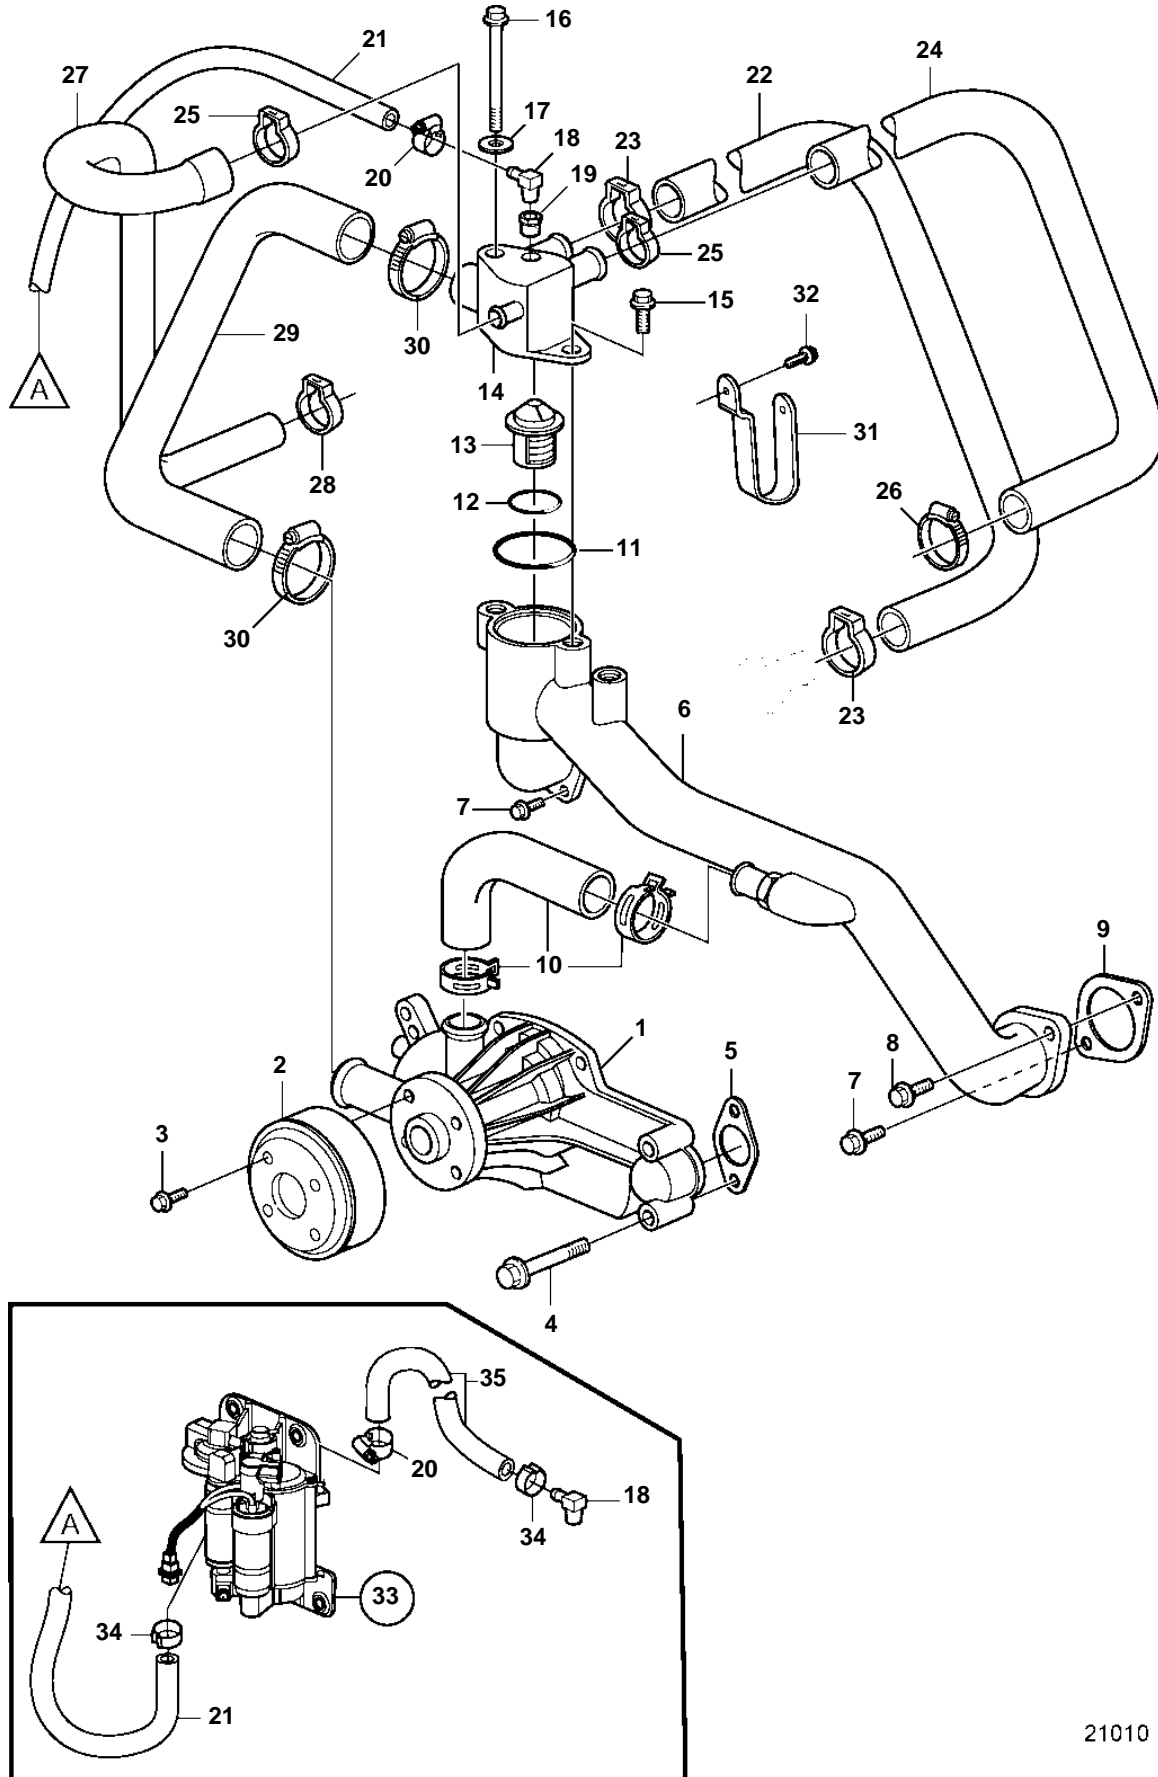

8.1Gi-F, 8.1GXi-E, 8.1OSi-B, 8.1GiI-F, 8.1GXiI-E

21010

8.1Gi-F, 8.1GXi-E, 8.1OSi-B, 8.1Gii-F, 8.1GXii-E

REF	PART NO.	QTY	DESCRIPTION	NOTES
1	3861341	1	Circulation pump	
2	3861313	1	Pulley	
3	3861254	4	Screw	
4	3861246	3	Screw	L=65mm
		1	Screw	L=95mm
5	3861285	2	Gasket	
6	3861308	1	Pipe	
7	3861245	3	Screw	
8	965185	1	Flange screw	
9	3861286	2	Gasket	
10	3861298	1	Hose	
		2	· Clamp	NOT SERVICED
11	3861000	1	O-ring	
12	3852071	1	O-ring	
13	3853983	1	Thermostat	
14	3860872	1	Thermostat housing	
15	982702	1	Flange screw	
16	969313	1	Flange screw	
17	980933	1	Washer	
18	3853597	2	Elbow	
19	3857816	1	Bushing	
20	3860413	2	Clamp	
21	3860590	1	Hose	Gi, GXi, OSi
	3860957	1	Hose	Gil, GXil
22	3862694	1	Hose	
23	982644	2	Clamp	
24	3862693	1	Hose	
25	982716	2	Clamp	
26	3863441	1	Clamp	
27	3860849	1	Hose	
28	982644	1	Clamp	
29	3860850	1	Hose	
30	3863443	2	Clamp	
31	3861606	1	Bracket	
32	967949	1	Screw	
33		1	Fuel pump kit	
34	982643	2	Clamp	
35	3860410	1	Hose	Gi, GXi, OSi
	3860297	1	Hose	Gil, GXil