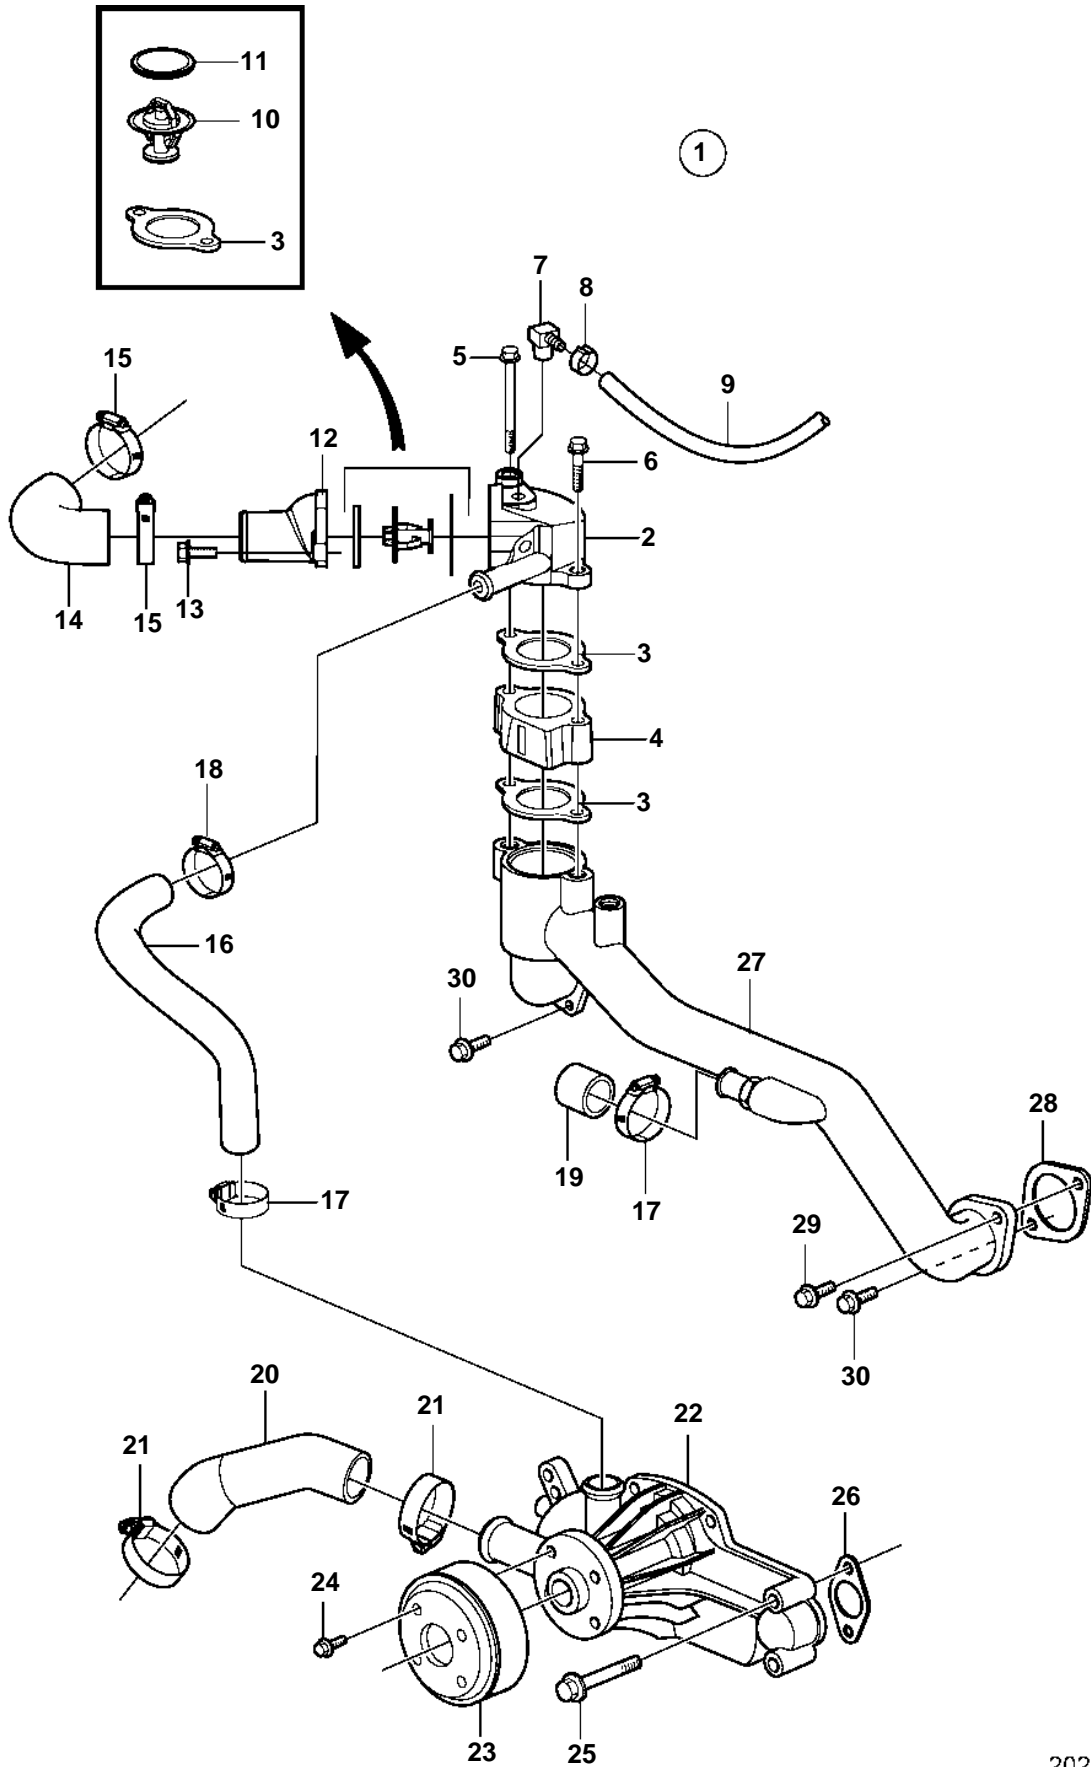

8.1Gi-F, 8.1GXi-E, 8.10Si-B

8.1Gi-F, 8.1GXi-E, 8.10Si-B

REF	PART NO.	QTY	DESCRIPTION	NOTES
1	3812501	1	Fresh water cooling	
2	3860987	1	· Thermostat housing	
3	3852111	3	· Gasket	
4	3860909	1	· Adapter	
5	973096	1	· Flange screw	
6	965187	1	· Screw	
7	3860585	1	· Fitting	
8	3860413	1	· Clamp	
9	3860957	1	· Hose	
10	3831426	1	· Thermostat kit	
11	416033	1	· · Sealing ring	
12	3860977	1	· Thermostat housing	
13	3853401	2	· Screw	
14	3860914	1	· Hose	
15	3863445	2	· Clamp	
16	3860953	1	· Hose	
17	3863441	2	· Clamp	
18	3863441	1	· Clamp	
19	3852476	1	· Cap	
20	3860915	1	· Hose	
21	3863438	2	Clamp	
22	3861341	1	Circulation pump	
23	3861313	1	Pulley	
24	3861254	4	Screw	
25	3861246	3	Screw	L=65mm
		1	Screw	L=95mm
26	3861285	2	Gasket	
27	3861308	1	Pipe, crossover	
28	3861286	2	Gasket	
29	965185	1	Flange screw	
30	3861245	3	Screw	