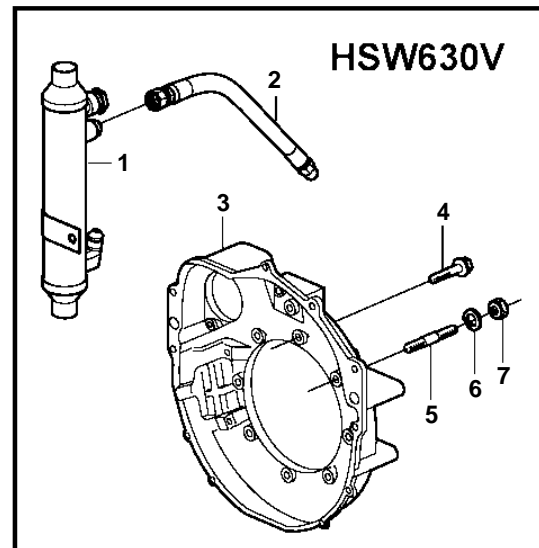

8.1GiI-E, 8.1GXil-D

22925

8.1GiI-E, 8.1GXil-D

REF	PART NO.	QTY	DESCRIPTION	NOTES
1	3863273	1	Oil cooler	
2	3861441	1	Oil hose	L=559mm
	3861442	1	Oil hose	L=762mm
3	841056	1	Flywheel housing	
4	3853558	2	Flange screw	
5	953517	4	Stud	
6	3852046	4	Lock washer	
7	950355	4	Nut	
8	3861441	1	Oil hose	L=559mm
		1	Oil hose	L=838mm
9	191114	2	Fitting	
10	955556	2	Screw	
11	941909	2	Spring washer	
12	953540	4	Stud	
13	953519	6	Stud	
14	941909	6	Spring washer	
15	950355	6	Nut	