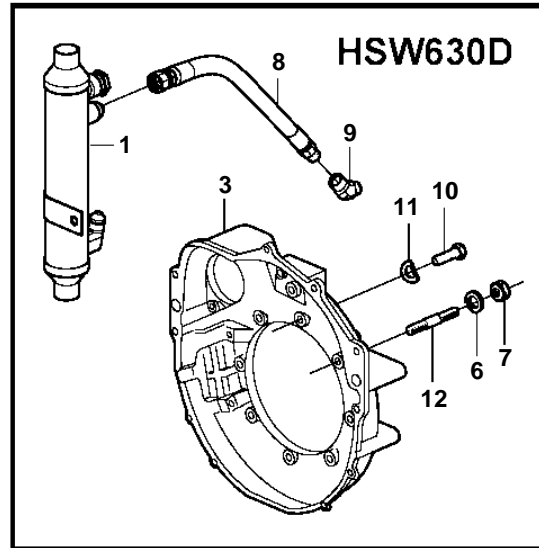

8.1GiI-E, 8.1GXil-D

22925

8.1GiI-E, 8.1GXil-D

REF	PART NO.	QTY	DESCRIPTION	NOTES
1	3863273	1	Oil cooler	
2	3861441	1	Oil hose	L=559mm
	3861442	1	Oil hose	L=762mm
3	841056	1	Flywheel housing	
4	3853558	2	Flange screw	
5	953517	4	Stud	
6	3852046	4	Lock washer	
7	950355	4	Nut	
8	3861441	1	Oil hose	L=559mm
		1	Oil hose	L=838mm
9	191114	2	Fitting	
10	955556	2	Screw	
11	941909	2	Spring washer	
12	953540	4	Stud	
13	953519	6	Stud	
14	941909	6	Spring washer	
15	950355	6	Nut	