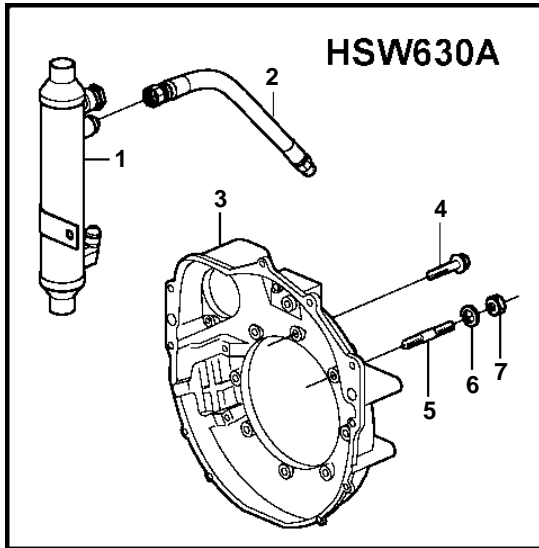

8.1GiI-E, 8.1GXil-D

22925

8.1GiI-E, 8.1GXil-D

REF	PART NO.	QTY	DESCRIPTION	NOTES
1	3863273	1	Oil cooler	
2	3861441	1	Oil hose	L=559mm
	3861442	1	Oil hose	L=762mm
3	841056	1	Flywheel housing	
4	3853558	2	Flange screw	
5	953517	4	Stud	
6	3852046	4	Lock washer	
7	950355	4	Nut	
8	3861441	1	Oil hose	L=559mm
		1	Oil hose	L=838mm
9	191114	2	Fitting	
10	955556	2	Screw	
11	941909	2	Spring washer	
12	953540	4	Stud	
13	953519	6	Stud	
14	941909	6	Spring washer	
15	950355	6	Nut	