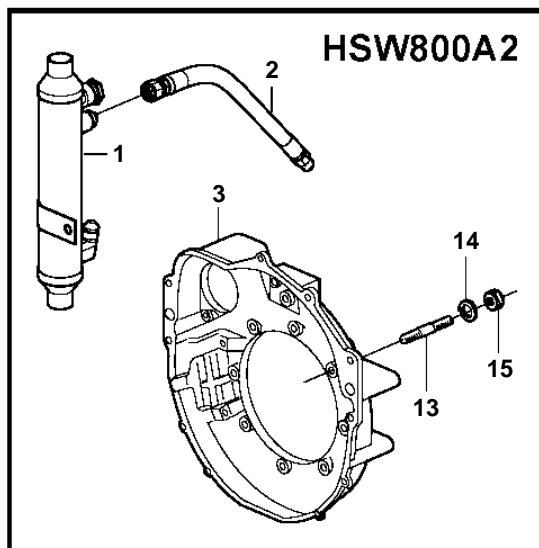

8.1GiI-E, 8.1GXil-D

22925

8.1GiI-E, 8.1GXil-D

REF	PART NO.	QTY	DESCRIPTION	NOTES
1	3863273	1	Oil cooler	
2	3861441	1	Oil hose	L=559mm
	3861442	1	Oil hose	L=762mm
3	841056	1	Flywheel housing	
4	3853558	2	Flange screw	
5	953517	4	Stud	
6	3852046	4	Lock washer	
7	950355	4	Nut	
8	3861441	1	Oil hose	L=559mm
		1	Oil hose	L=838mm
9	191114	2	Fitting	
10	955556	2	Screw	
11	941909	2	Spring washer	
12	953540	4	Stud	
13	953519	6	Stud	
14	941909	6	Spring washer	
15	950355	6	Nut	