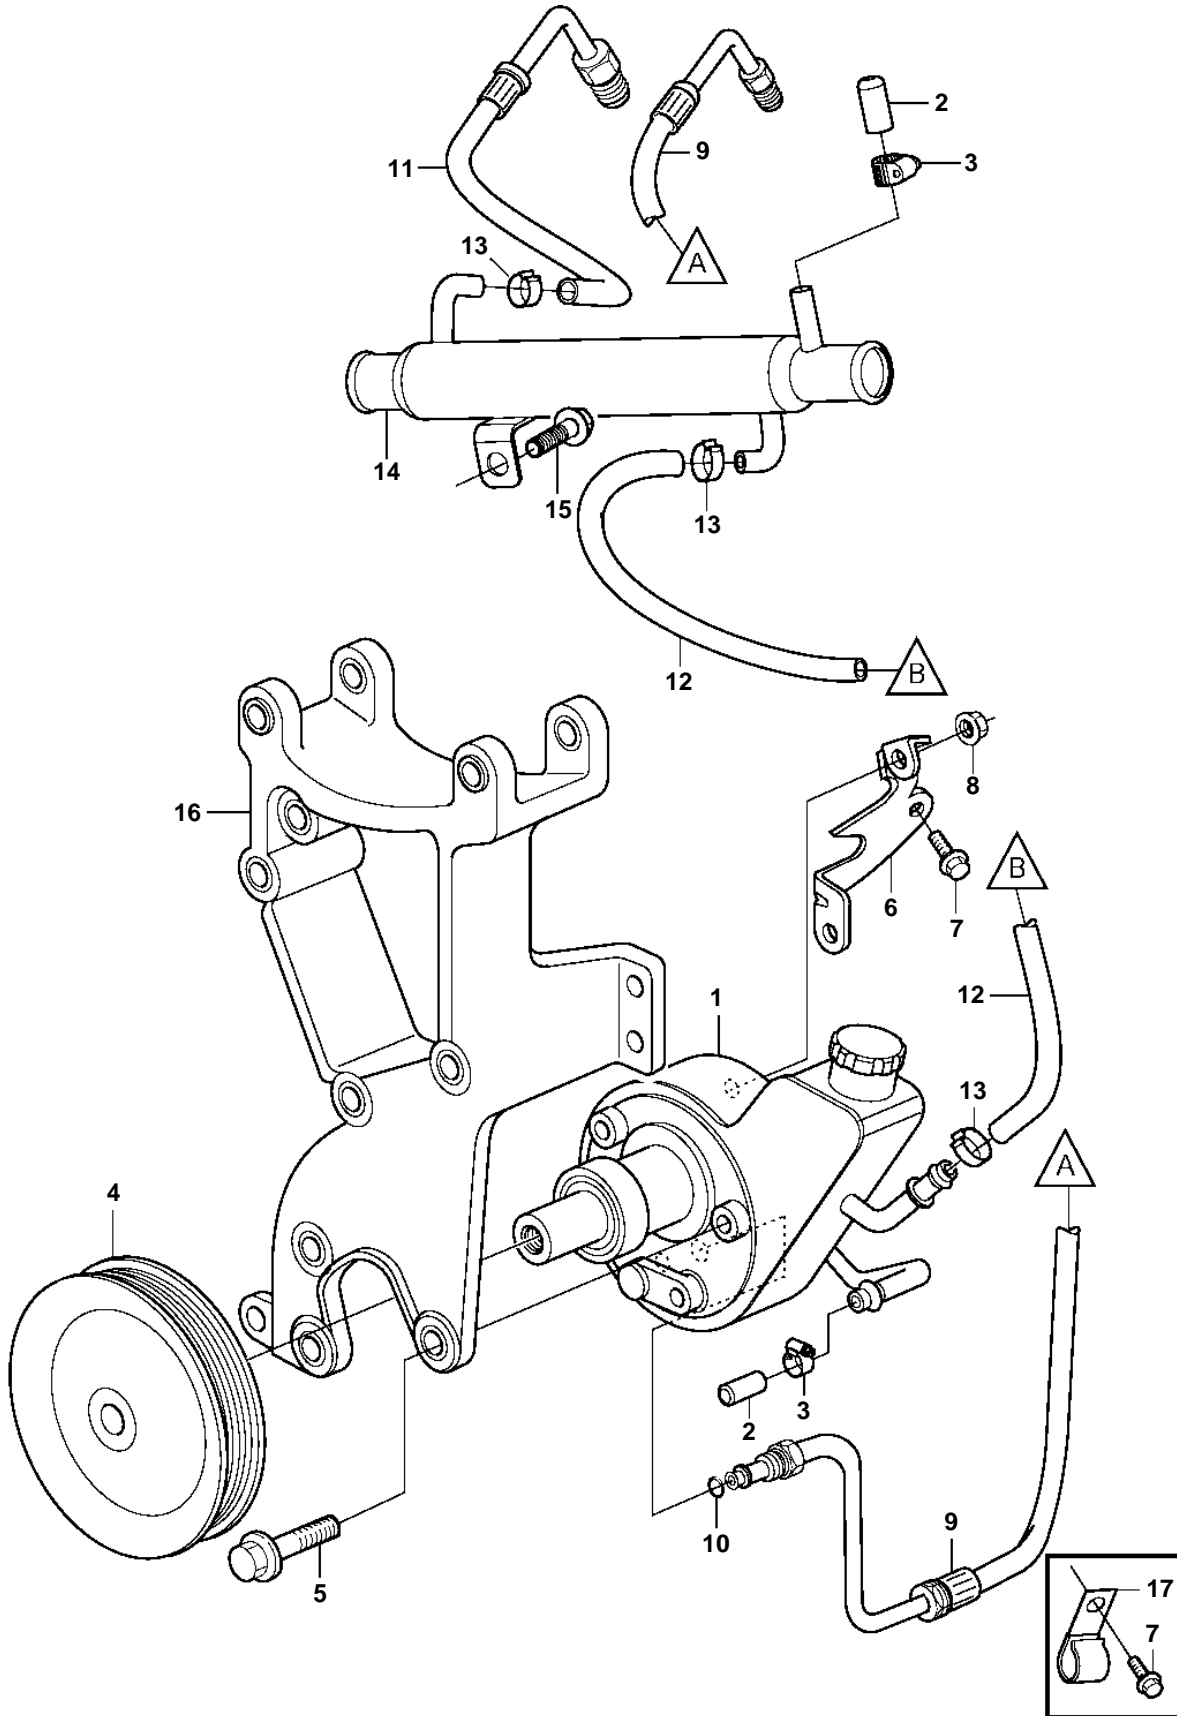

8.1Gi-E, 8.1Gi-EF, 8.1GXi-D, 8.1GXi-DF, 8.1OSi-A, 8.1OSi-AF

8.1Gi-E, 8.1Gi-EF, 8.1GXi-D, 8.1GXi-DF, 8.1OSi-A, 8.1OSi-AF

REF	PART NO.	QTY	DESCRIPTION
1	3860871	1	Power steering pump
2	3856766	2	Cap
3	3860413	2	Clamp
4	3862700	1	Pulley
5	946752	3	Flange screw
6	3861019	1	Bracket
7	946441	2	Screw
8	971098	2	Flange lock nut
9	3863145	1	Pressure hose
10	3852497	1	O-ring
11	3863148	1	Hose
12		1	Hose
13	982663	3	Clamp
14	3862629	1	Oil cooler
15	946752	1	Flange screw
16		1	Bracket
17	3852434	1	Clamp